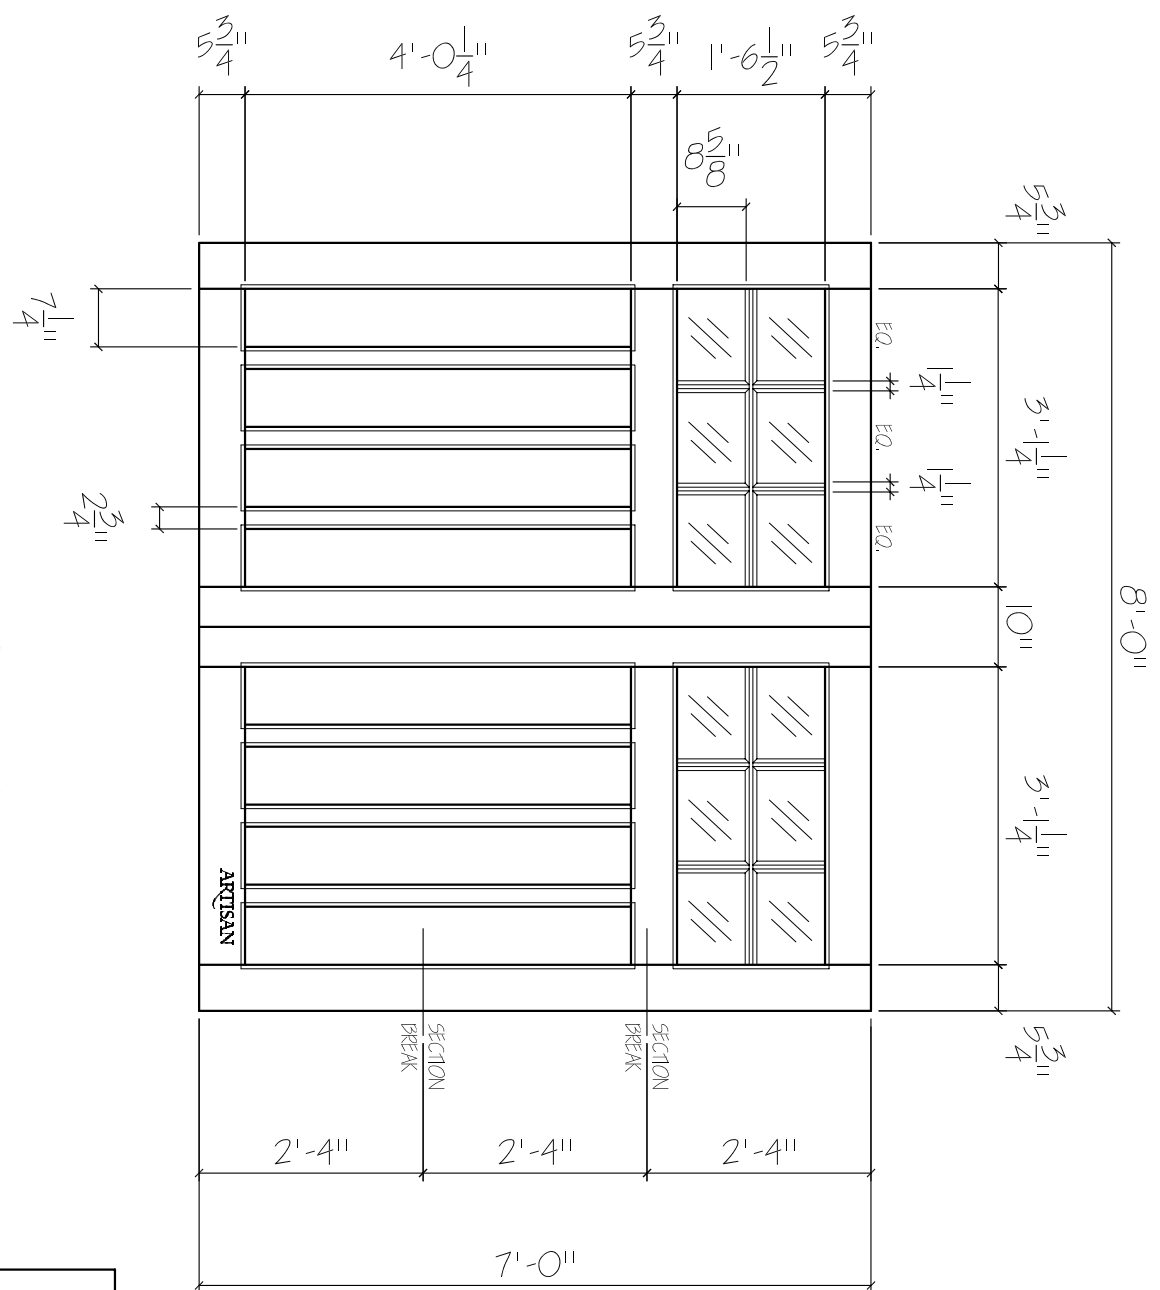

DT-5W-8x7-12L-8FP
 FRONT ELEVATION, PUFET
 SCALE: 1/2" = 1'-0"

SCALE: 1/4" = 1'-0"

01

ARTISAN
 CUSTOM DOORWORKS

975 Hemlock Rd., Morgantown, PA. 19543
 T - 888-913-9170 F - 888-913-9179

Dealer:	Drawing #:
Job Name:	Date:
Other:	Drawn By:
Approved By:	Ordered: