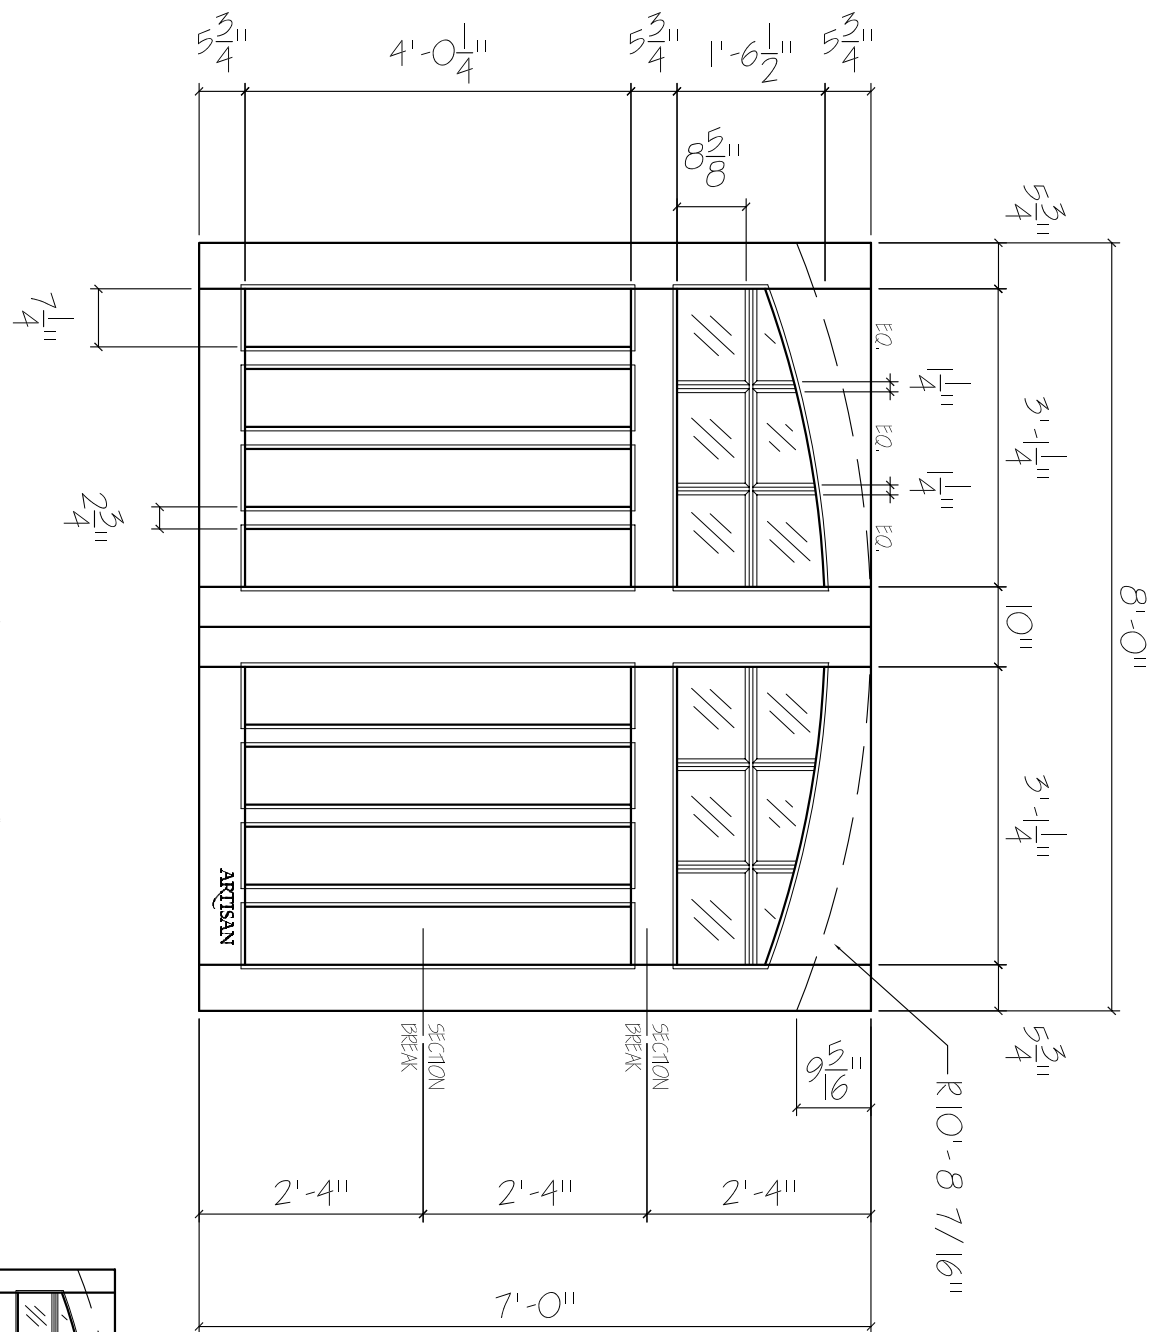

DT-5W-8x7-12L-AT-8FP
 FRONT ELEVATION, DUELT
 SCALE: 1/2" = 1'-0"

SCALE: 1/4" = 1'-0"

01

ARTISAN
 CUSTOM DOORWORKS

975 Hemlock Rd., Morgantown, PA. 19543
 T - 888-913-9170 F - 888-913-9179

Dealer:	Drawing #:
Job Name:	Date:
Other:	Drawn By:
Approved By:	Ordered: