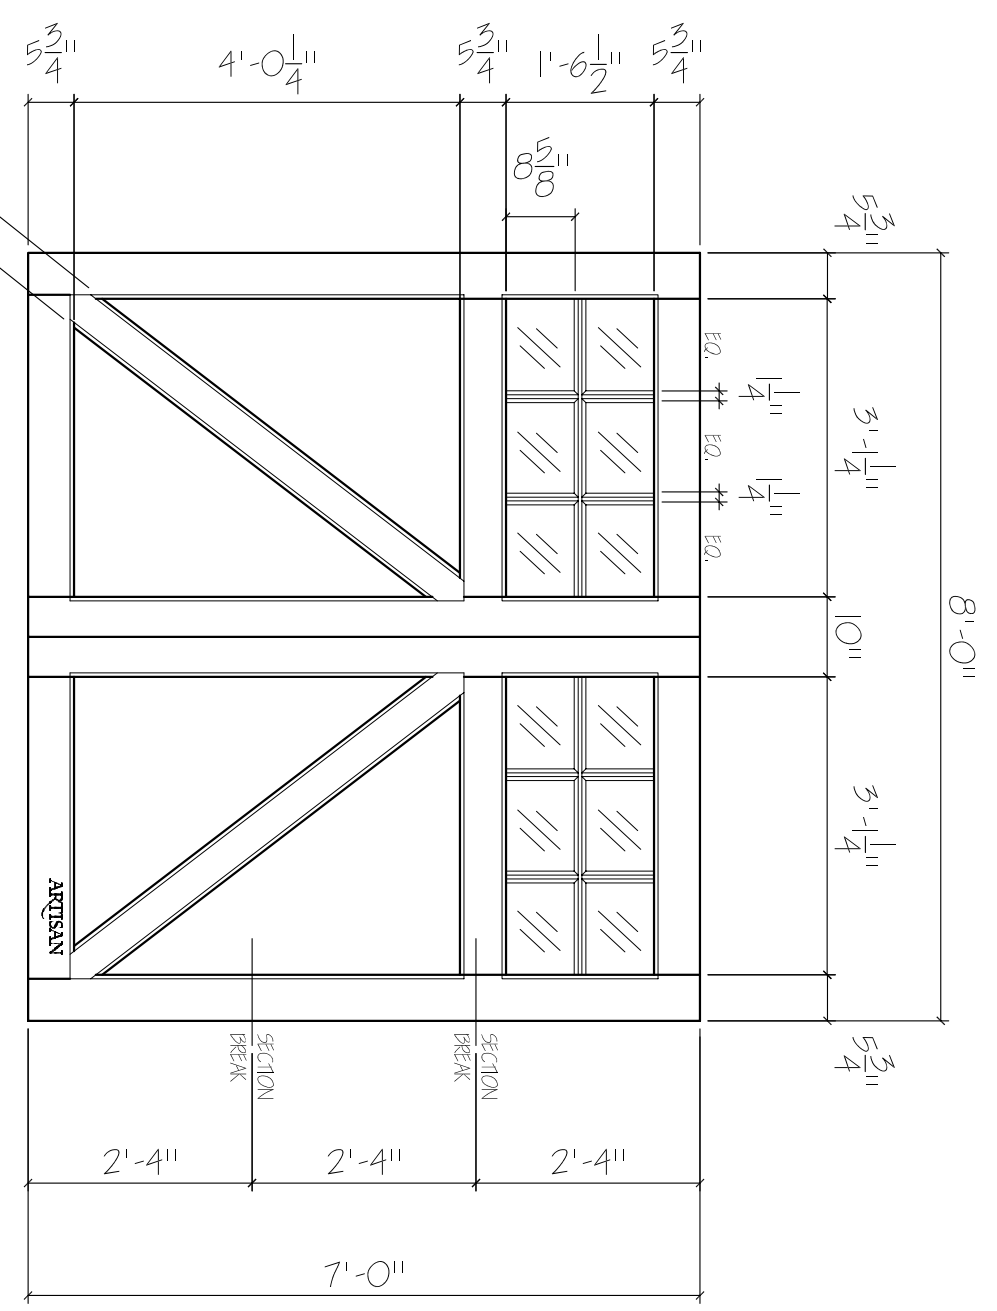

DT-5W-8x7-12L-ZB-2P
 FRONT ELEVATION, DUEFT
 SCALE: 1/2" = 1'-0"

SCALE: 1/4" = 1'-0"

01	ARTISAN CUSTOM DOORWORKS	Dealer:	Drawing #:
	975 Hemlock Rd., Morgantown, PA. 19543	Job Name:	Date:
	T - 888-913-9170 F - 888-913-9179	Other:	Drawn By:
		Approved By:	Ordered: