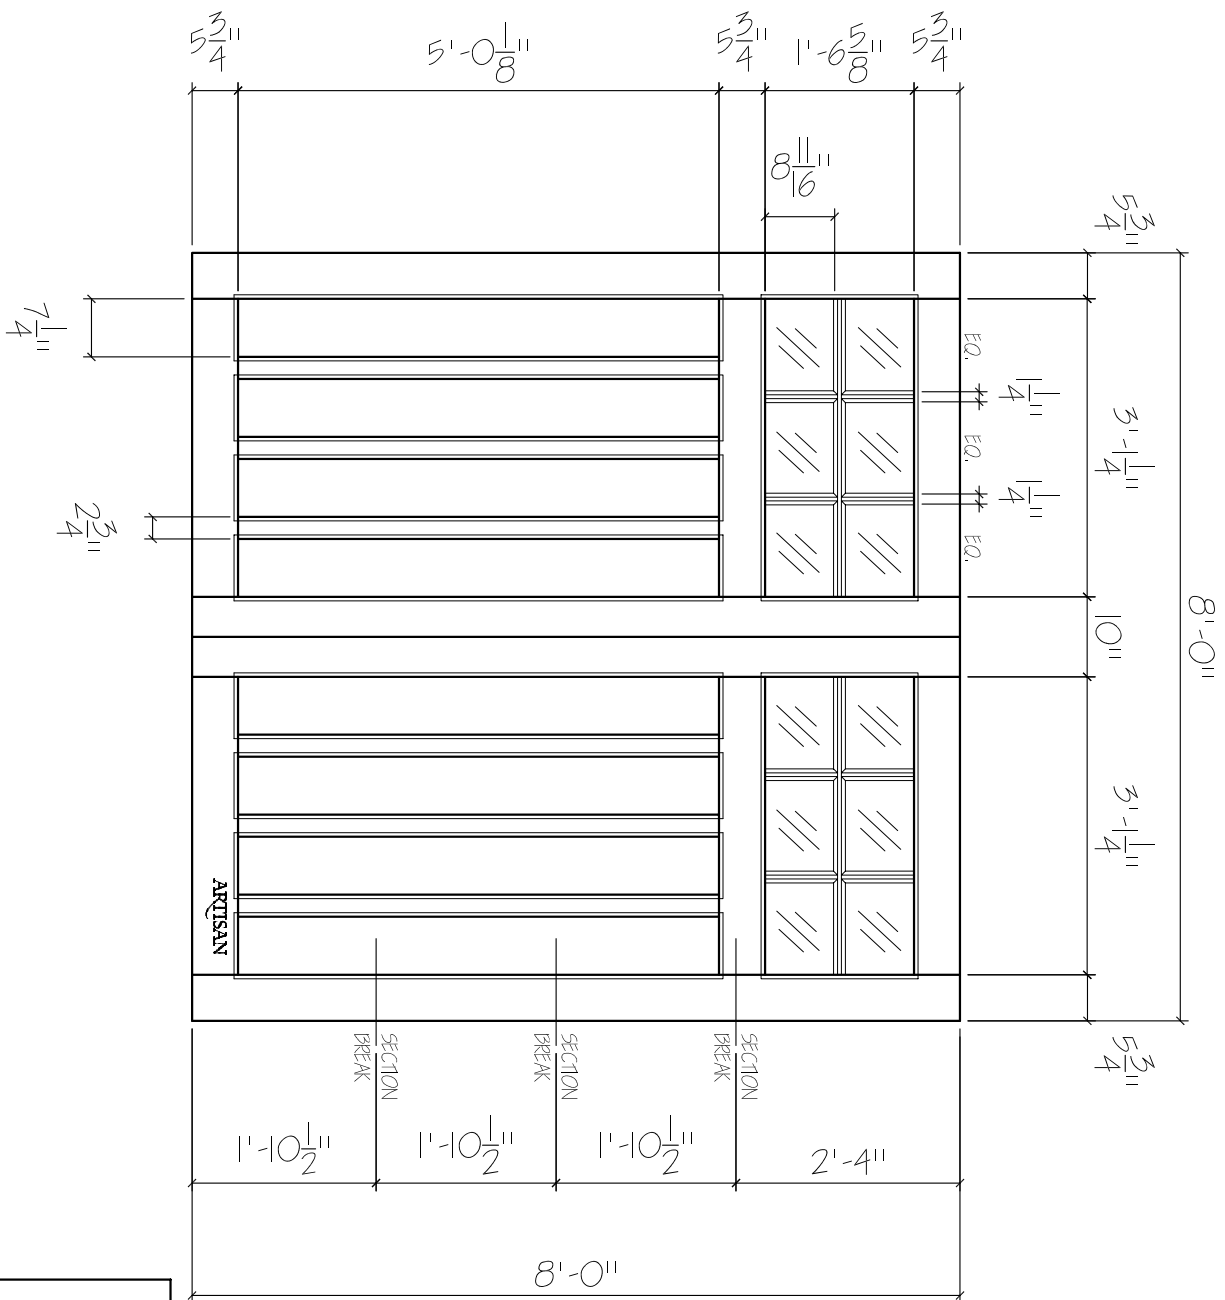

DT-5W-8x8-12L-8FP
 FRONT ELEVATION, DUEF
 SCALE: 1/2" = 1'-0"

SCALE: 1/4" = 1'-0"

01

ARTISAN
 CUSTOM DOORWORKS

975 Hemlock Rd., Morgantown, PA. 19543
 T - 888-913-9170 F - 888-913-9179

Dealer:	Drawing #:
Job Name:	Date:
Other:	Drawn By:
Approved By:	Ordered: