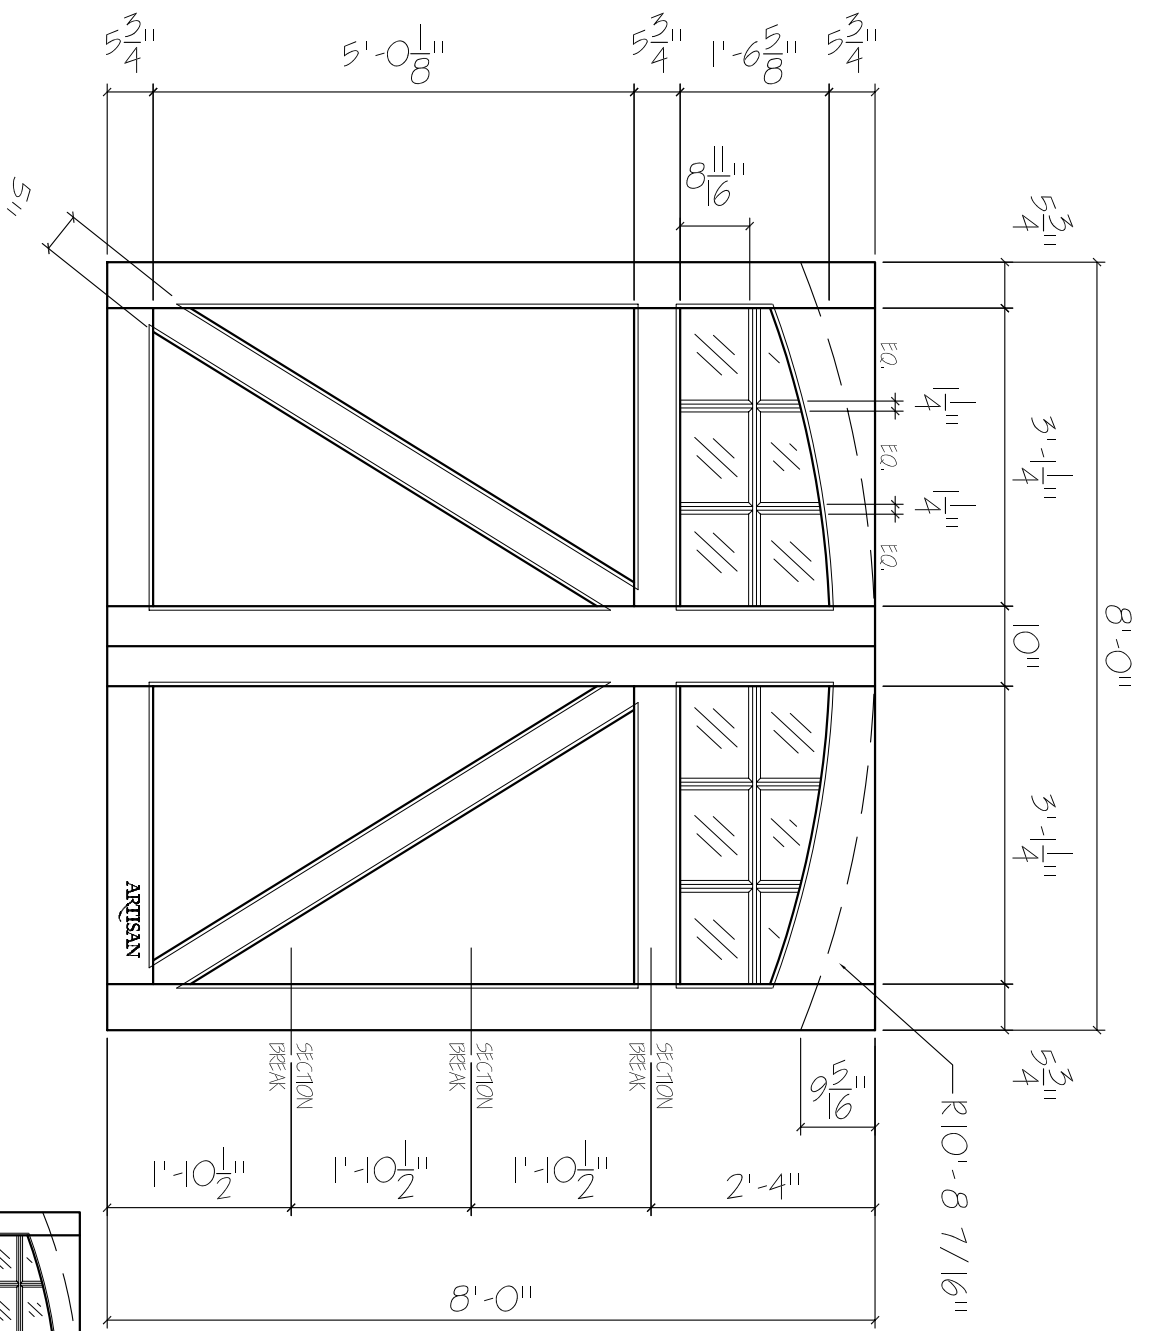

D1-8x8-12L-A1-ZB-2FP
 FRONT ELEVATION, DUE1
 SCALE: 1/2" = 1'-0"

SCALE: 1/4" = 1'-0"

01

ARTISAN
 CUSTOM DOORWORKS
 975 Hemlock Rd., Morgantown, PA. 19543
 T - 888-913-9170 F - 888-913-9179

Dealer:	Drawing #:
Job Name:	Date :
Other:	Drawn By:
Approved By:	Ordered: