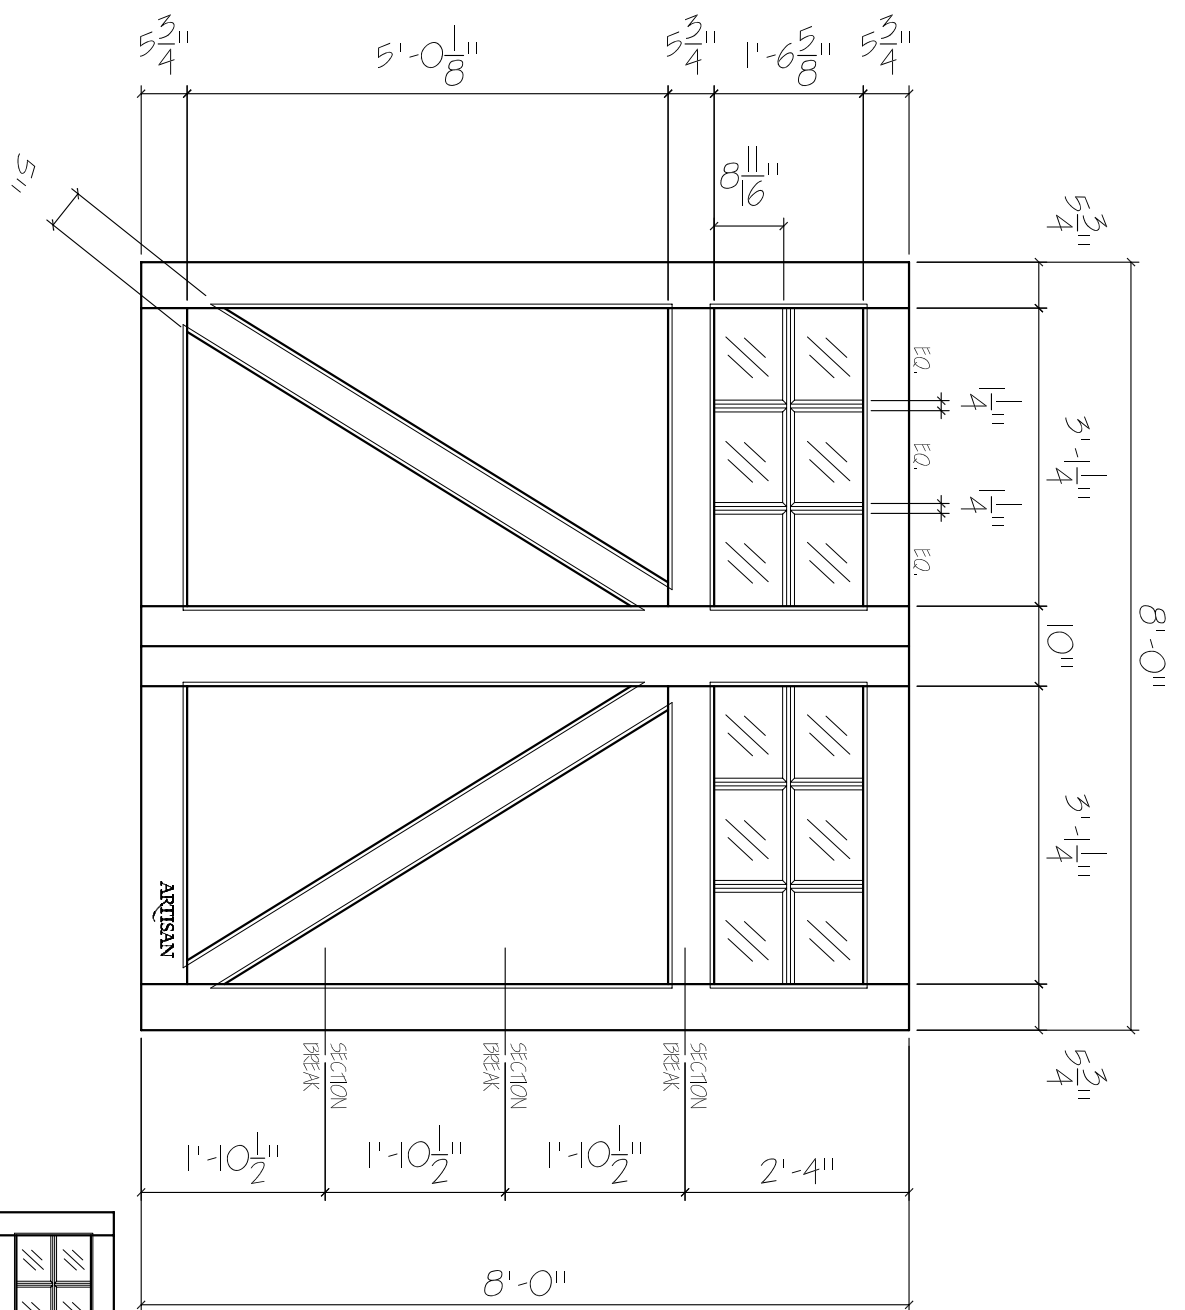

D1-8x8-12L-ZB-2FP  
 FRONT ELEVATION, DUELT  
 SCALE: 1/2" = 1'-0"

SCALE: 1/4" = 1'-0"

01

**ARTISAN**  
 CUSTOM DOORWORKS  
 975 Hemlock Rd., Morgantown, PA. 19543  
 T - 888-913-9170 F - 888-913-9179

Dealer:	Drawing #:
Job Name:	Date :
Other:	Drawn By:
Approved By:	Ordered: