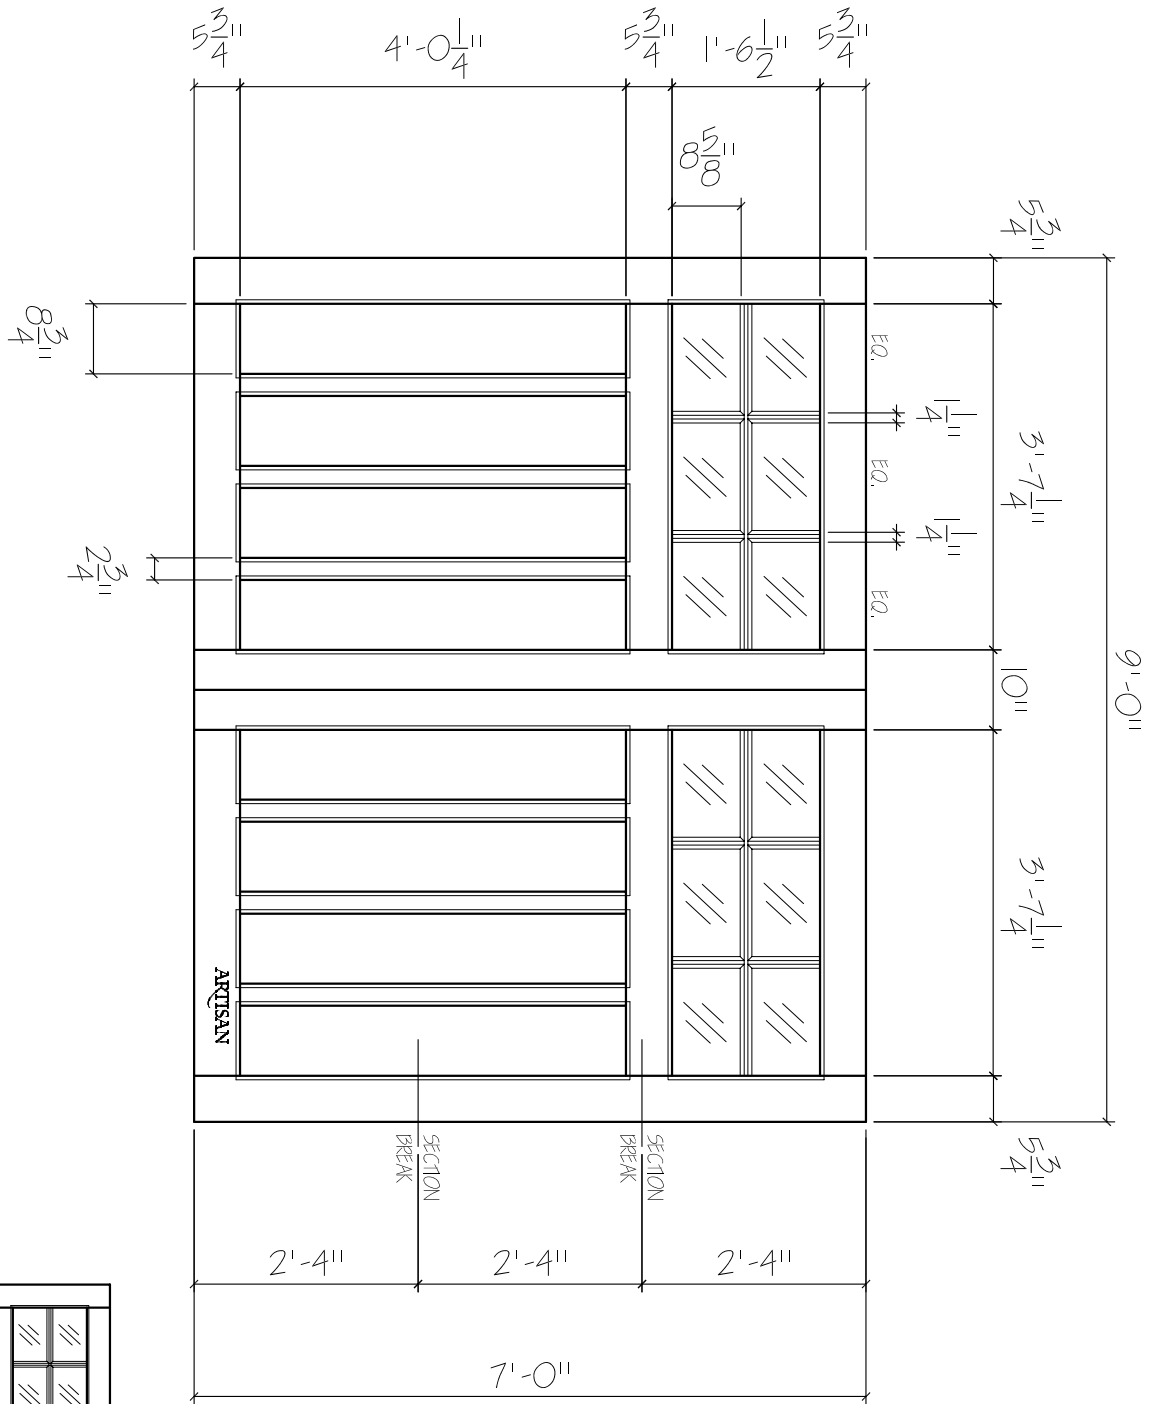

DT-SW-9x7-12L-8FP
 FRONT ELEVATION, PUFET
 SCALE: 1/2" = 1'-0"

SCALE: 1/4" = 1'-0"

01

ARTISAN
 CUSTOM DOORWORKS

975 Hemlock Rd., Morgantown, PA. 19543
 T - 888-913-9170 F - 888-913-9179

Dealer:	Drawing #:
Job Name:	Date:
Other:	Drawn By:
Approved By:	Ordered: