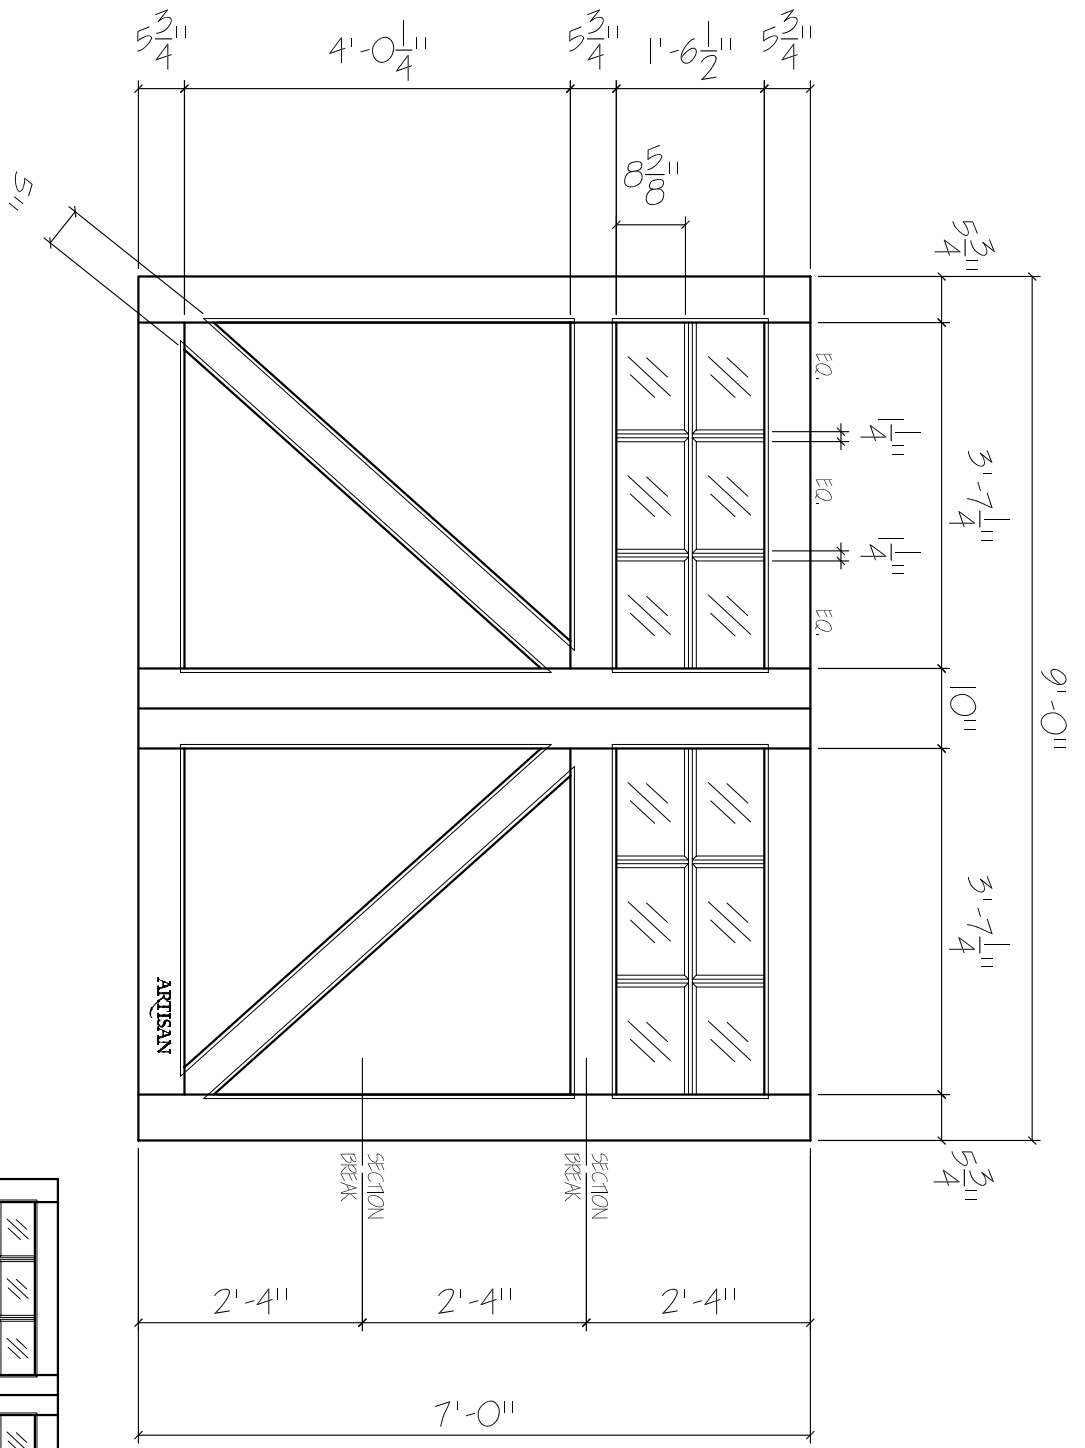

DT-SW-9x7-12L-ZB-2FP
 FRONT ELEVATION, LEFT
 SCALE: 1/2" = 1'-0"

SCALE: 1/4" = 1'-0"

01

ARTISAN
 CUSTOM DOORWORKS

975 Hemlock Rd., Morgantown, PA. 19543
 T - 888-913-9170 F - 888-913-9179

Dealer:	Drawing #:
Job Name:	Date:
Other:	Drawn By:
Approved By:	Ordered: