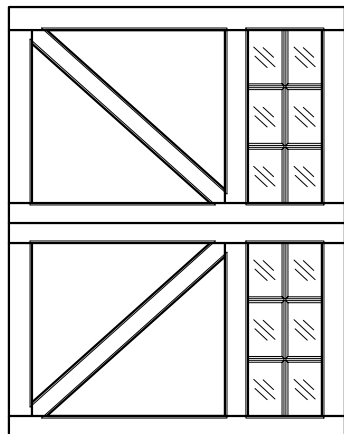

DT-SW-9x7-12L-ZB-2FP
 FRONT ELEVATION, LEFT
 SCALE: 1/2" = 1'-0"

SCALE: 1/4" = 1'-0"

01

ARTISAN
 CUSTOM DOORWORKS

975 Hemlock Rd., Morgantown, PA. 19543
 T - 888-913-9170 F - 888-913-9179

Dealer:	Drawing #:
Job Name:	Date:
Other:	Drawn By:
Approved By:	Ordered: