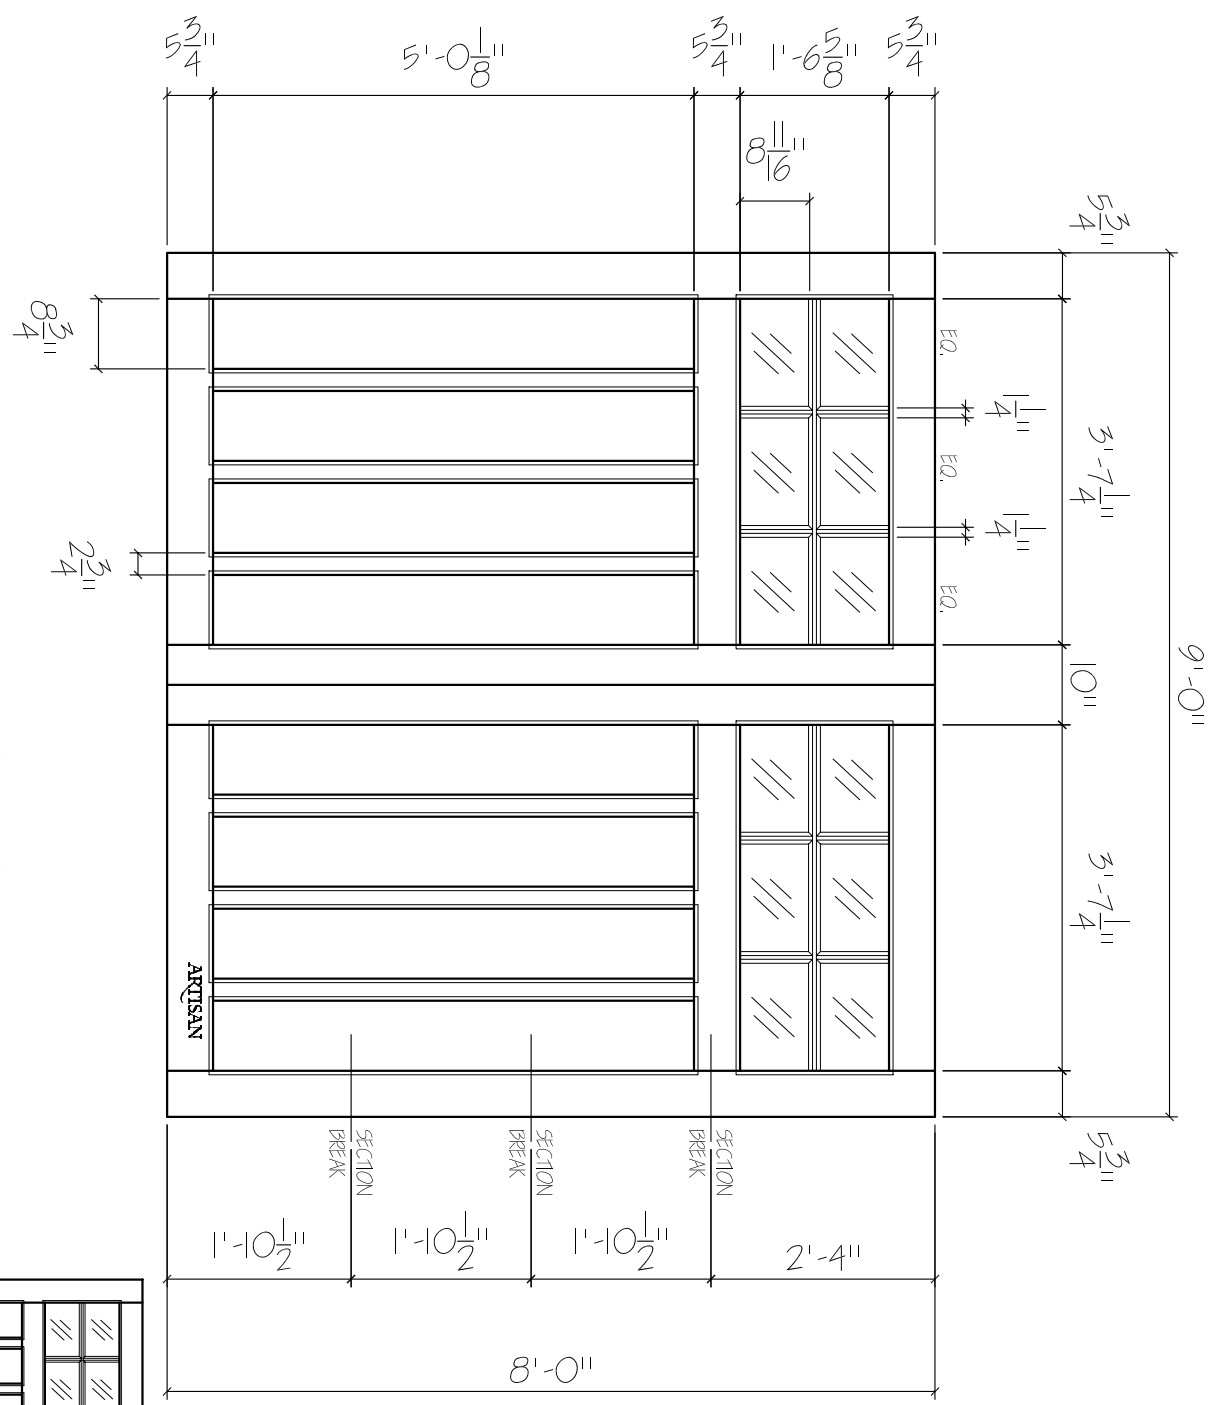

DT-5W-9x8-12L-8FP
 FRONT ELEVATION, DUEET
 SCALE: 1/2" = 1'-0"

SCALE: 1/4" = 1'-0"

01

ARTISAN
 CUSTOM DOORWORKS

975 Hemlock Rd., Morgantown, PA. 19543
 T - 888-913-9170 F - 888-913-9179

Dealer:	Drawing #:
Job Name:	Date:
Other:	Drawn By:
Approved By:	Ordered: