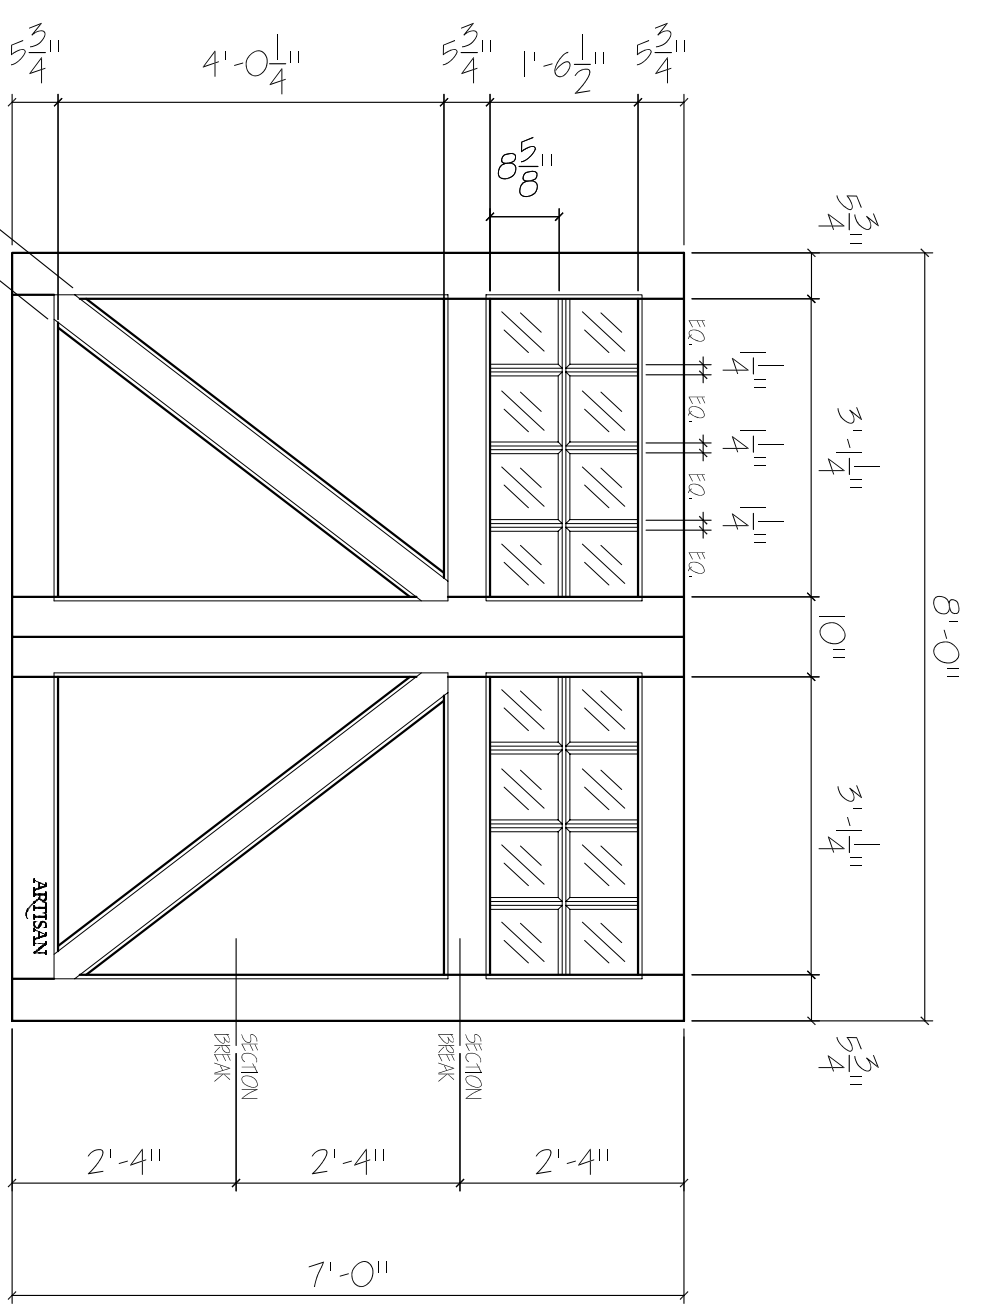

DT-5W-8x7-16L-ZB-2P
 FRONT ELEVATION, DUEFT
 SCALE: 1/2" = 1'-0"

SCALE: 1/4" = 1'-0"

01

ARTISAN
 CUSTOM DOORWORKS

975 Hemlock Rd., Morgantown, PA. 19543
 T - 888-913-9170 F - 888-913-9179

Dealer:	Drawing #:
Job Name:	Date:
Other:	Drawn By:
Approved By:	Ordered: