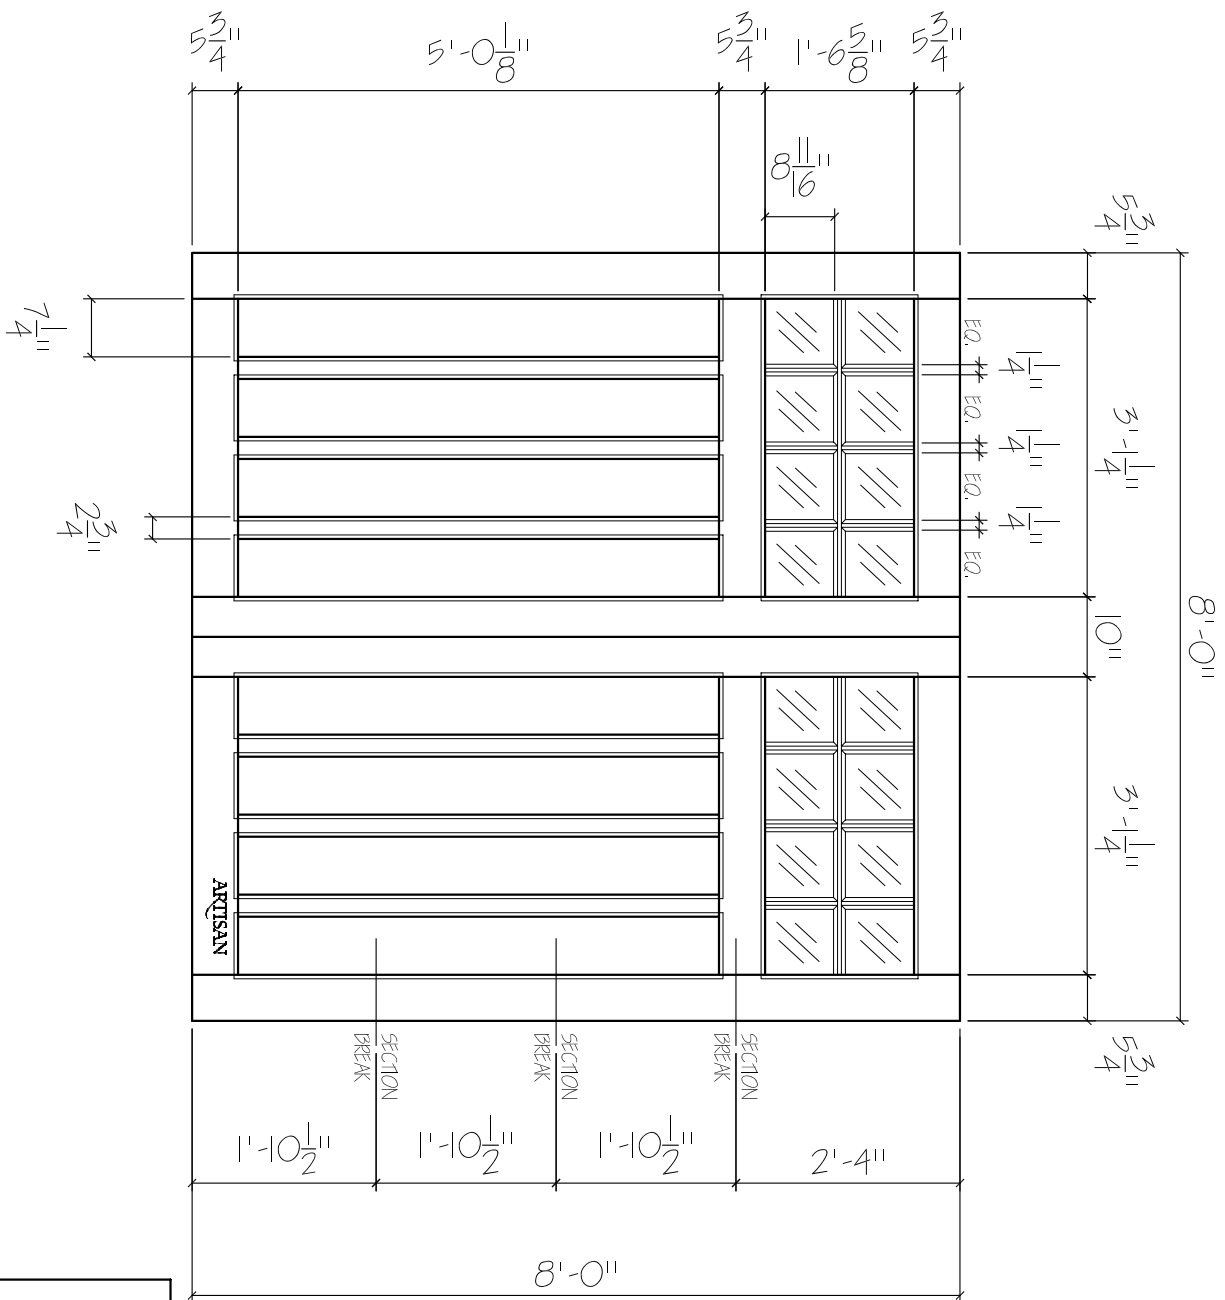

DT-5W-8x8-16L-8FP
 FRONT ELEVATION, LEFT
 SCALE: 1/2" = 1'-0"

SCALE: 1/4" = 1'-0"

01

ARTISAN
 CUSTOM DOORWORKS

975 Hemlock Rd., Morgantown, PA. 19543
 T - 888-913-9170 F - 888-913-9179

Dealer:	Drawing #:
Job Name:	Date:
Other:	Drawn By:
Approved By:	Ordered: