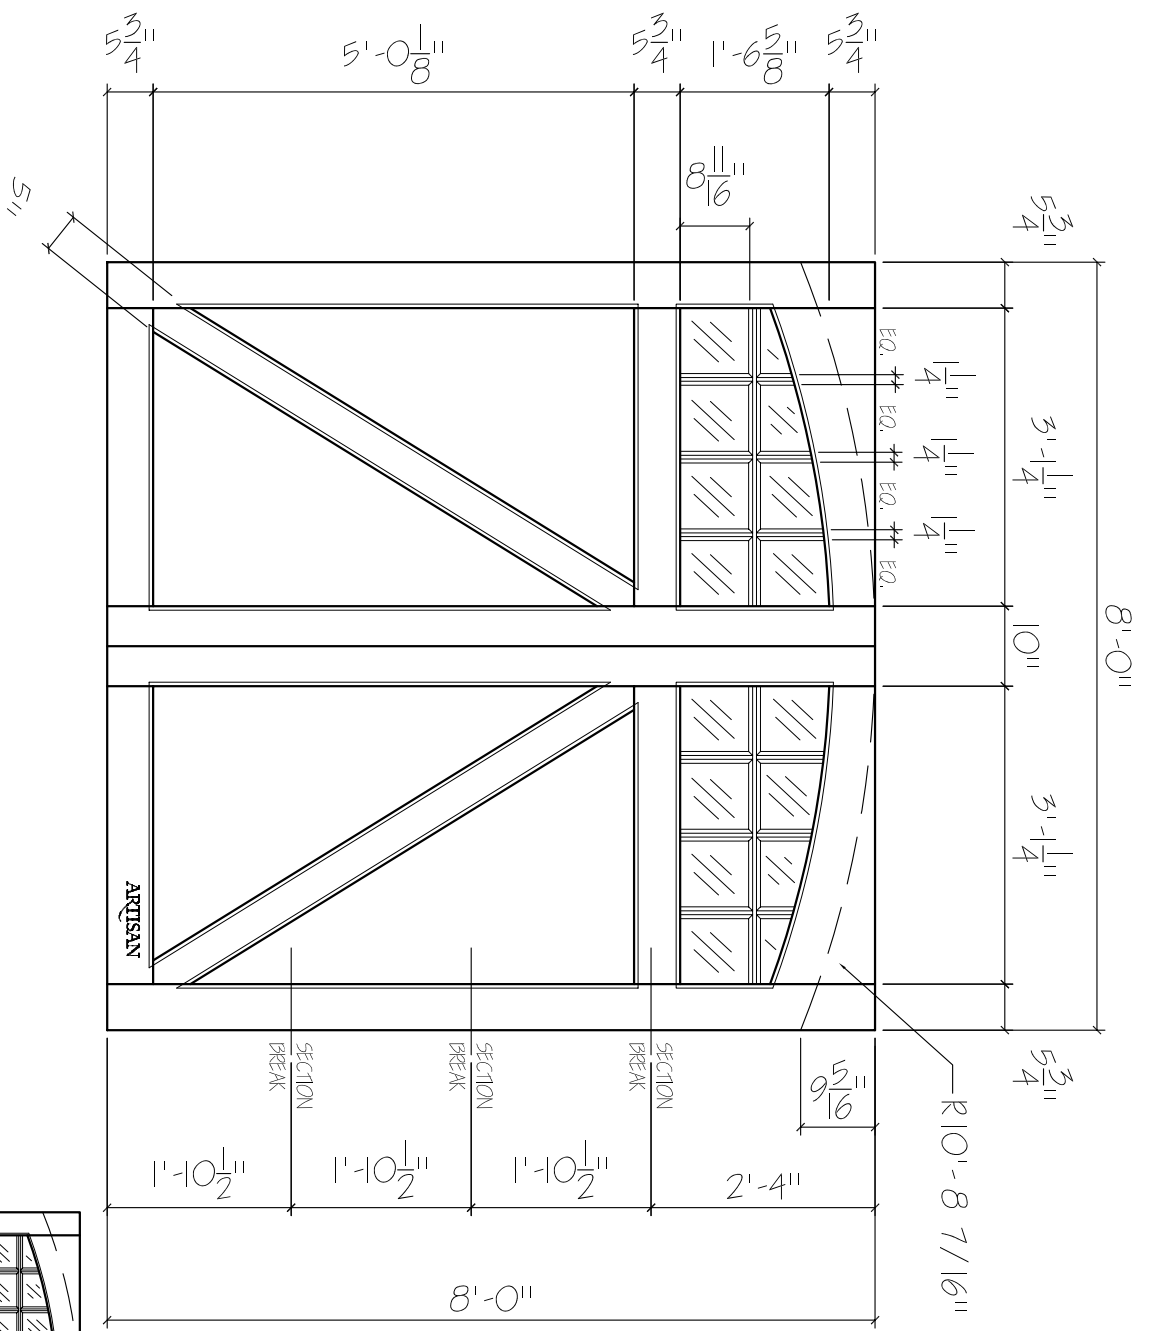

D1-8x8-16L-A1-ZB-2FP
 FRONT ELEVATION, DUE1
 SCALE: 1/2" = 1'-0"

SCALE: 1/4" = 1'-0"

01

ARTISAN
 CUSTOM DOORWORKS

975 Hemlock Rd., Morgantown, PA. 19543
 T - 888-913-9170 F - 888-913-9179

| | |
|--------------|------------|
| Dealer: | Drawing #: |
| Job Name: | Date : |
| Other: | Drawn By: |
| Approved By: | Ordered: |