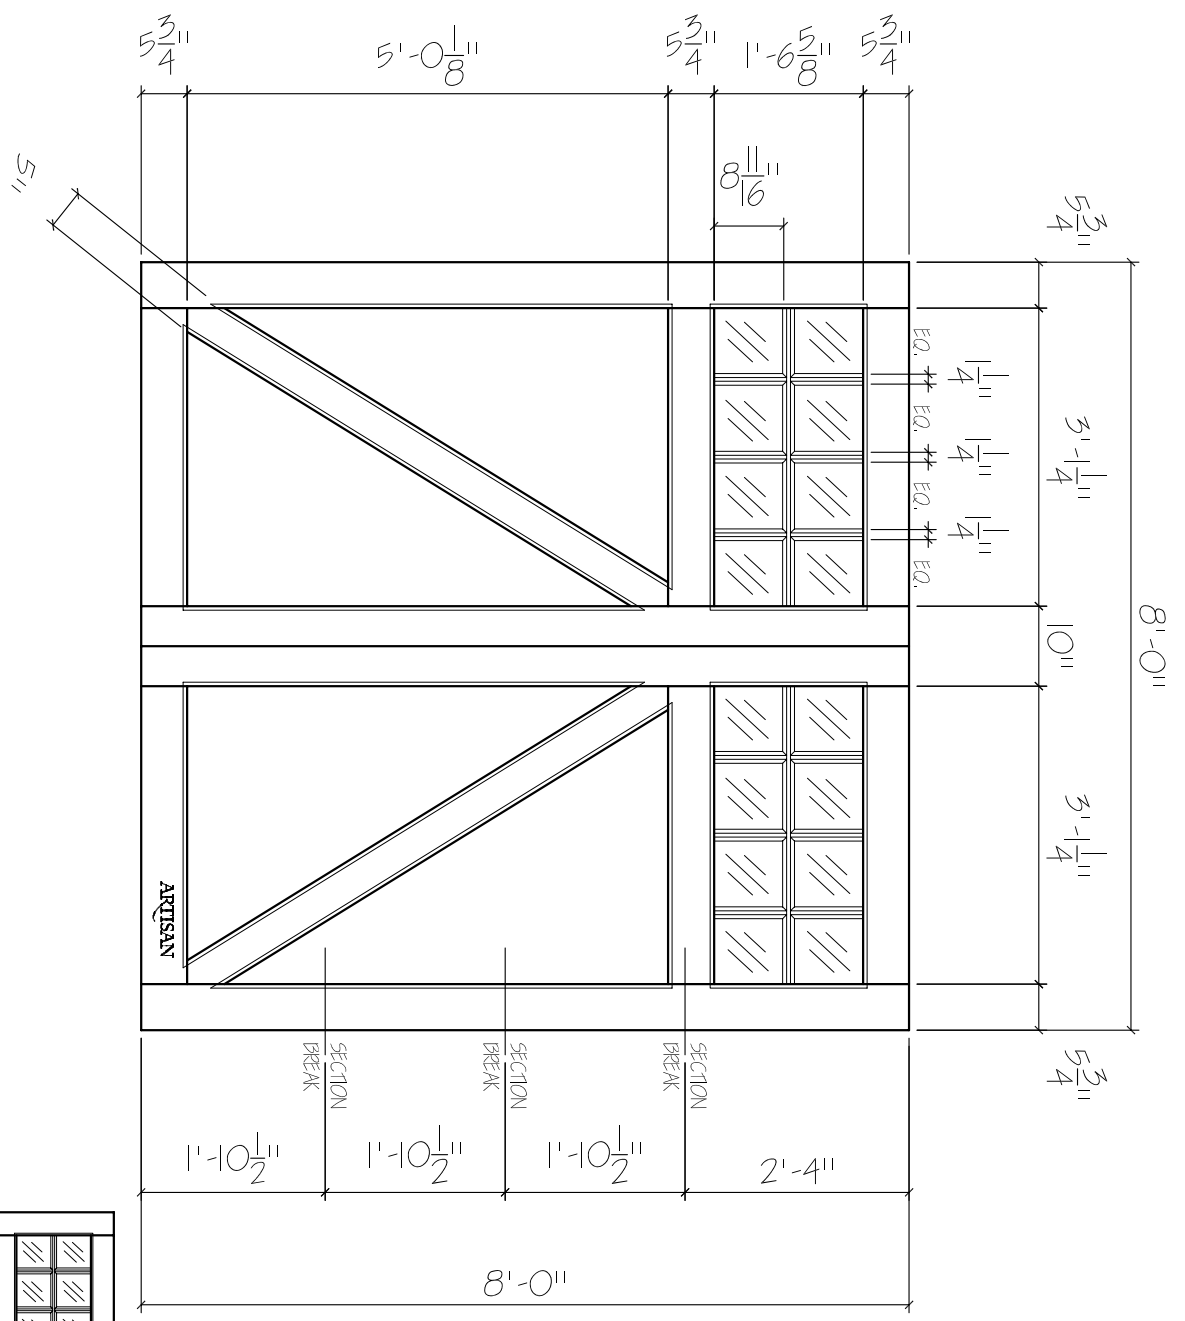

D1-8x8-16L-ZB-2FP  
 FRONT ELEVATION, DUELT  
 SCALE: 1/2" = 1'-0"

SCALE: 1/4" = 1'-0"

01

**ARTISAN**  
 CUSTOM DOORWORKS

975 Hemlock Rd., Morgantown, PA. 19543  
 T - 888-913-9170 F - 888-913-9179

Dealer:	Drawing #:
Job Name:	Date :
Other:	Drawn By:
Approved By:	Ordered: