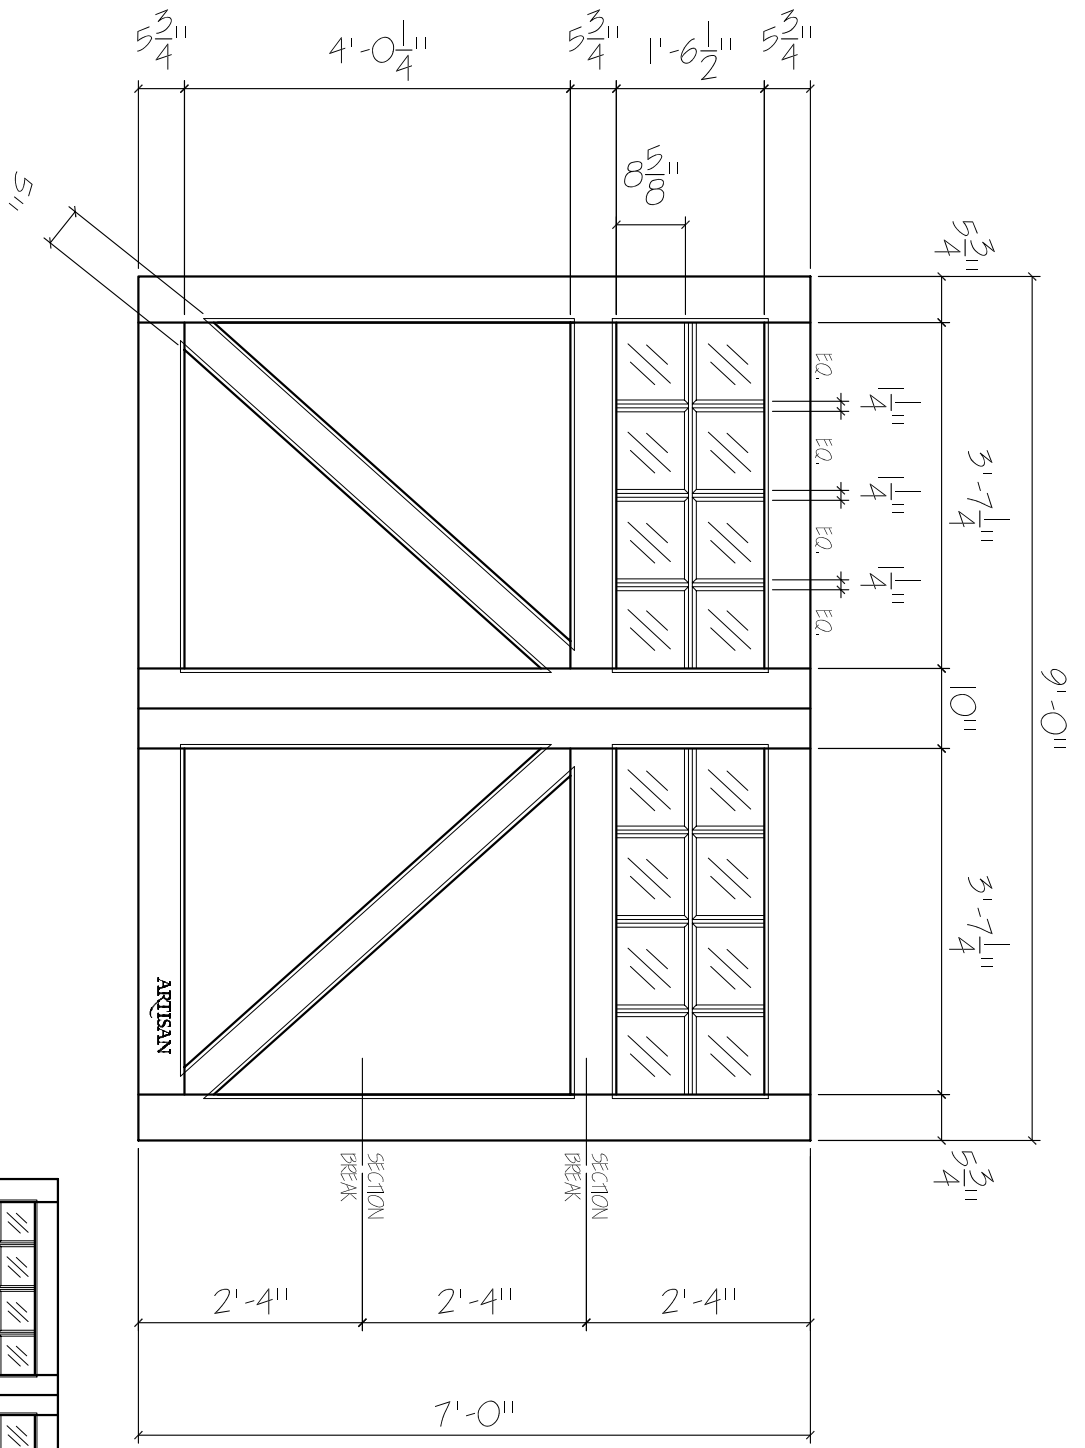

DT-SW-9x7-16L-ZB-2FP
 FRONT ELEVATION, DUEFT
 SCALE: 1/2" = 1'-0"

SCALE: 1/4" = 1'-0"

01	ARTISAN CUSTOM DOORWORKS	Dealer:	Drawing #:
	975 Hemlock Rd., Morgantown, PA. 19543	Job Name:	Date:
	T - 888-913-9170 F - 888-913-9179	Other:	Drawn By:
		Approved By:	Ordered: