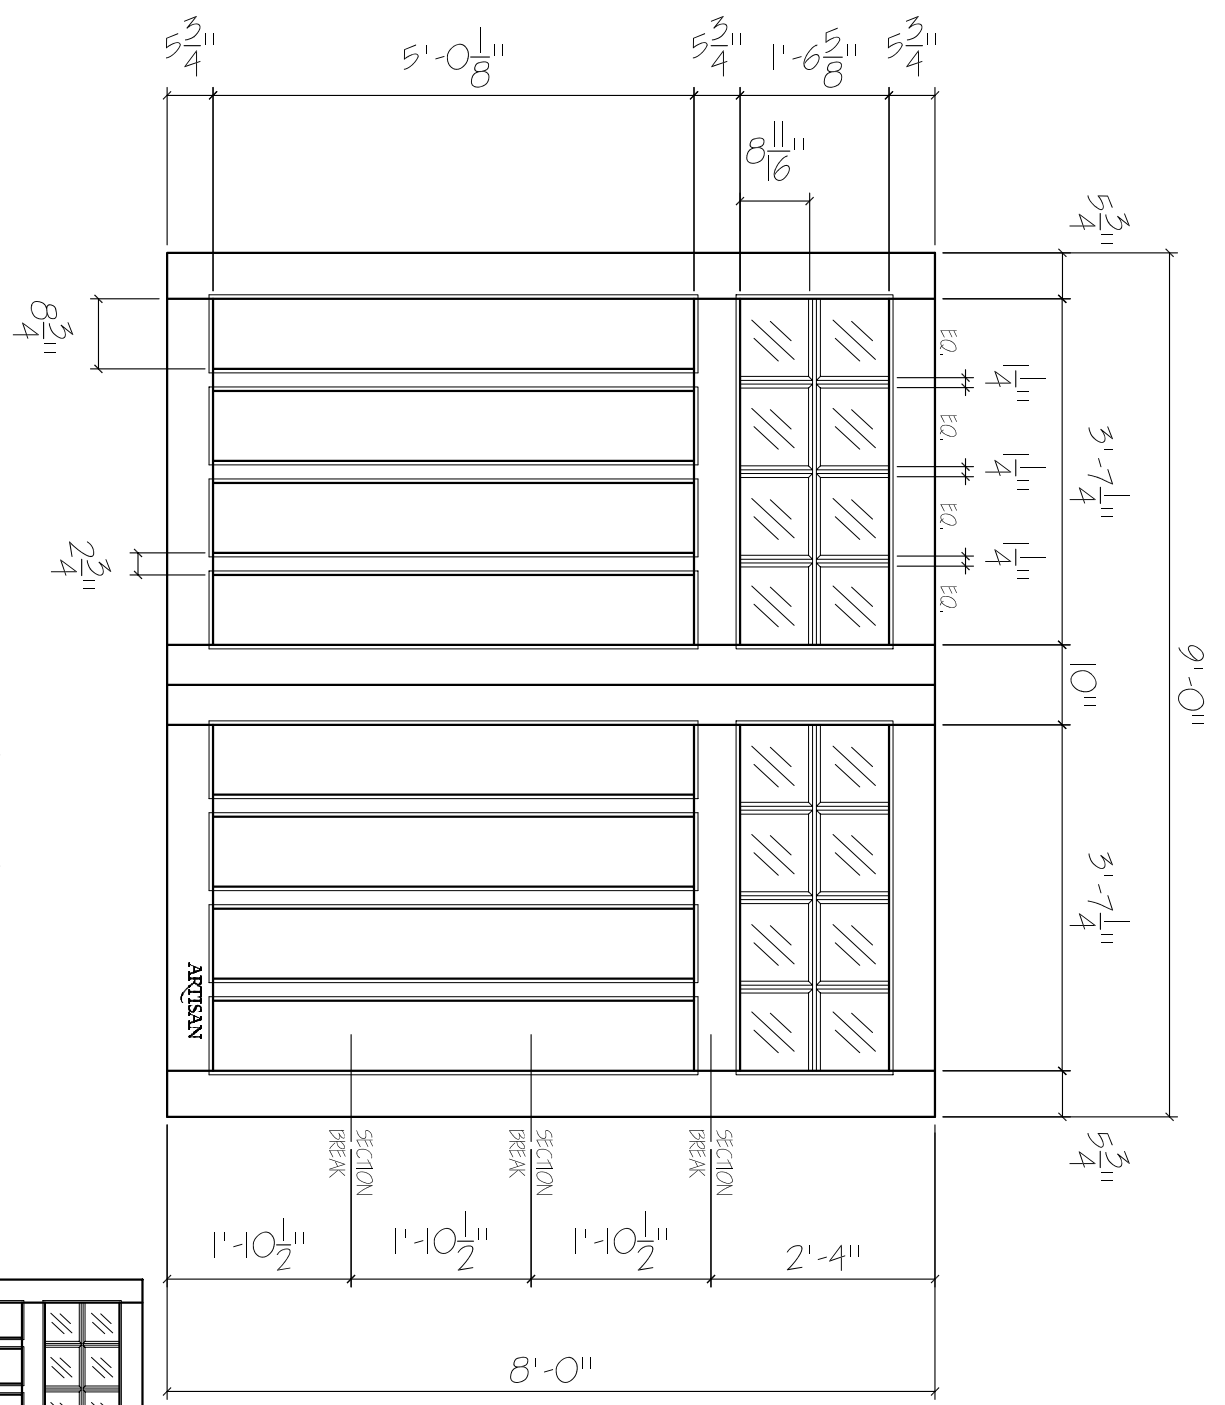

DT-SW-9x8-16L-8FP  
 FRONT ELEVATION, DUEET  
 SCALE: 1/2" = 1'-0"

SCALE: 1/4" = 1'-0"

01

**ARTISAN**  
 CUSTOM DOORWORKS

975 Hemlock Rd., Morgantown, PA. 19543  
 T - 888-913-9170 F - 888-913-9179

Dealer:	Drawing #:
Job Name:	Date:
Other:	Drawn By:
Approved By:	Ordered: