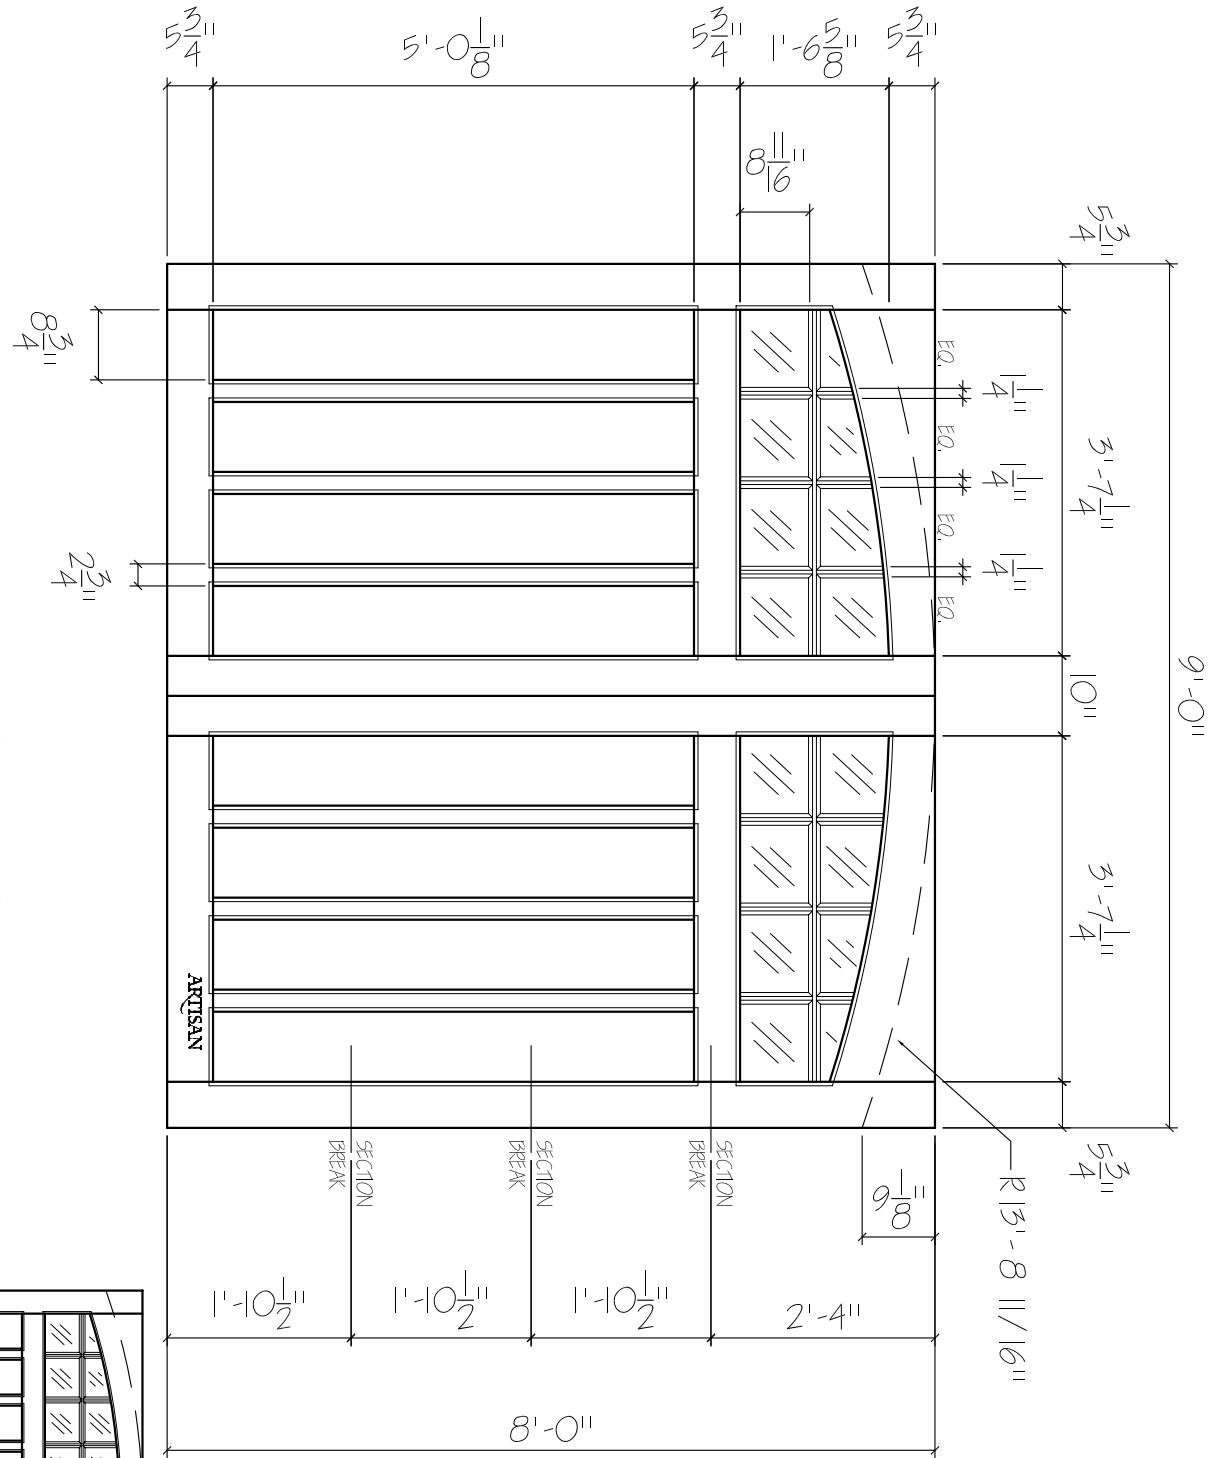

DT-5W-9x8-16L-AT-8FP
 FRONT ELEVATION, DUEET
 SCALE: 1/2" = 1'-0"

01

ARTISAN
 CUSTOM DOORWORKS

975 Hemlock Rd., Morgantown, PA. 19543
 T - 888-913-9170 F - 888-913-9179

Dealer:	Drawing #:
Job Name:	Date:
Other:	Drawn By:
Approved By:	Ordered: