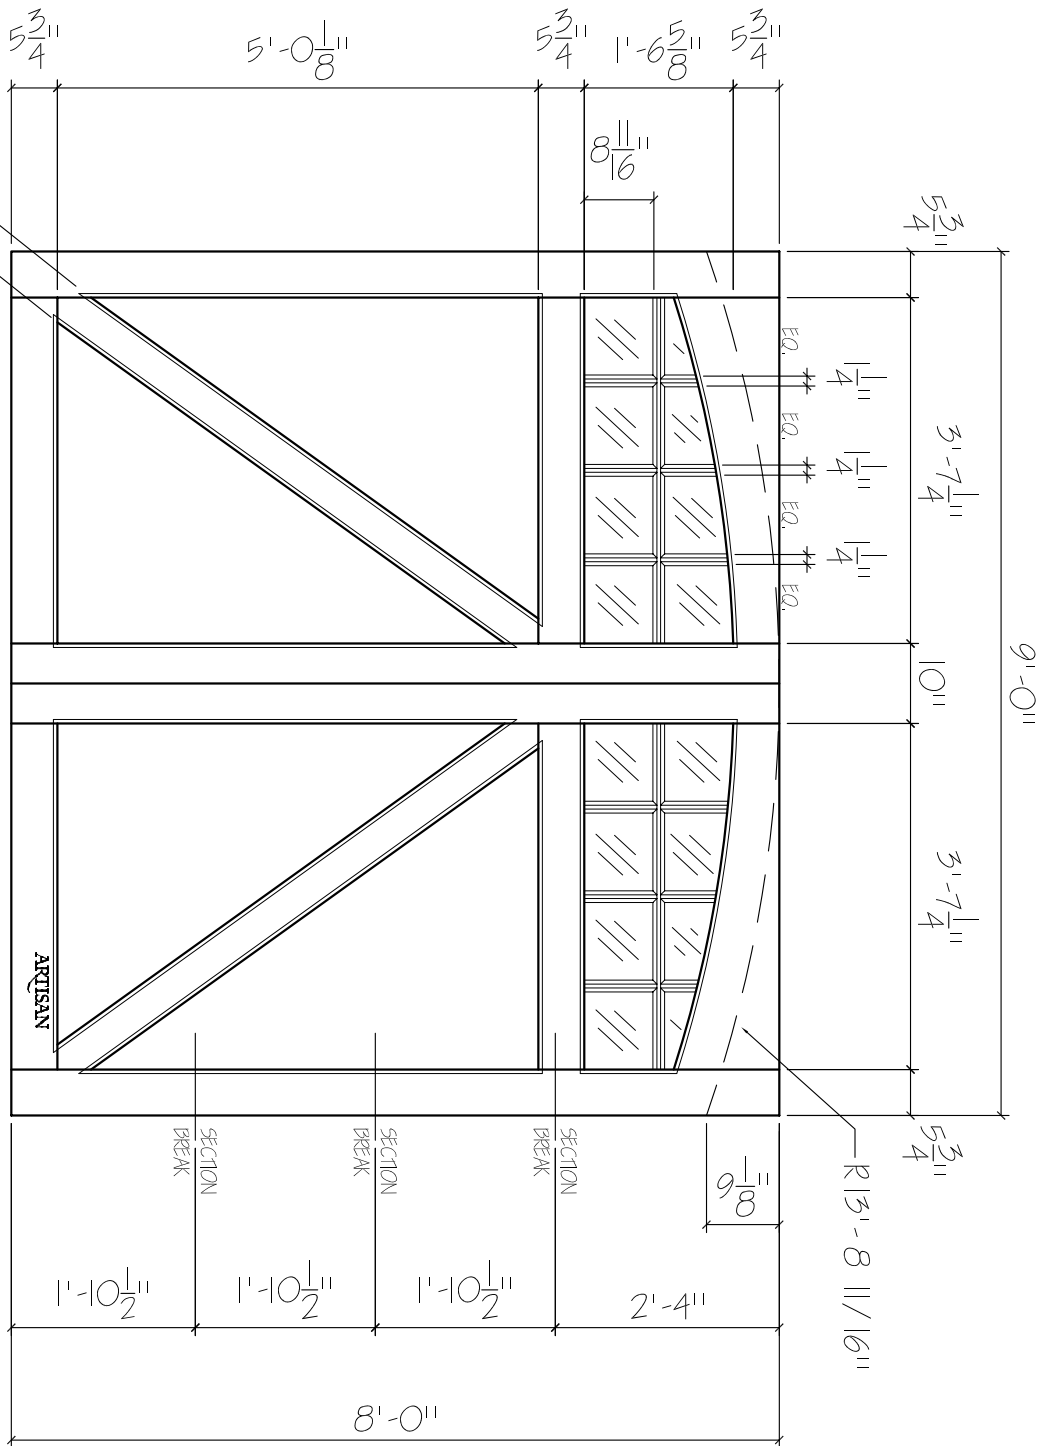

D1-SW-9x8-16L-AT-ZB-2FP
 FRONT ELEVATION, PUF
 SCALE: 1/2" = 1'-0"

SCALE: 1/4" = 1'-0"

01

ARTISAN
 CUSTOM DOORWORKS

975 Hemlock Rd., Morgantown, PA. 19543
 T - 888-913-9170 F - 888-913-9179

Dealer:	Drawing #:
Job Name:	Date:
Other:	Drawn By:
Approved By:	Ordered: