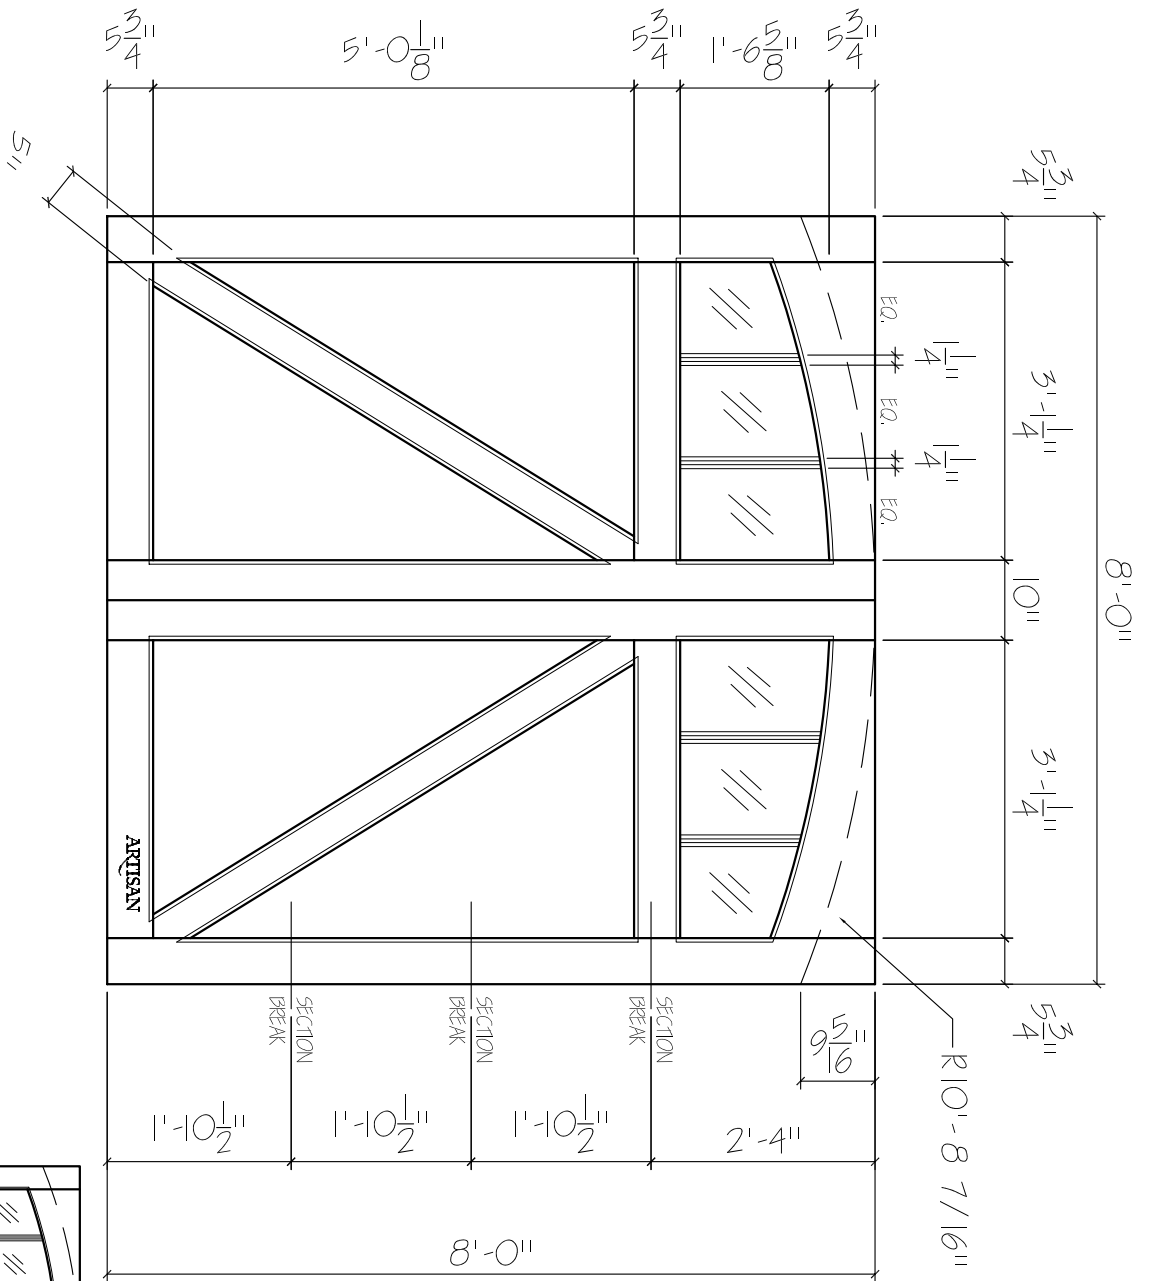

D1-8x8-6L-AT-ZB-2FP
 FRONT ELEVATION, DUELT
 SCALE: 1/2" = 1'-0"

01

ARTISAN
 CUSTOM DOORWORKS
 975 Hemlock Rd., Morgantown, PA. 19543
 T - 888-913-9170 F - 888-913-9179

Dealer:	Drawing #:
Job Name:	Date :
Other:	Drawn By:
Approved By:	Ordered: