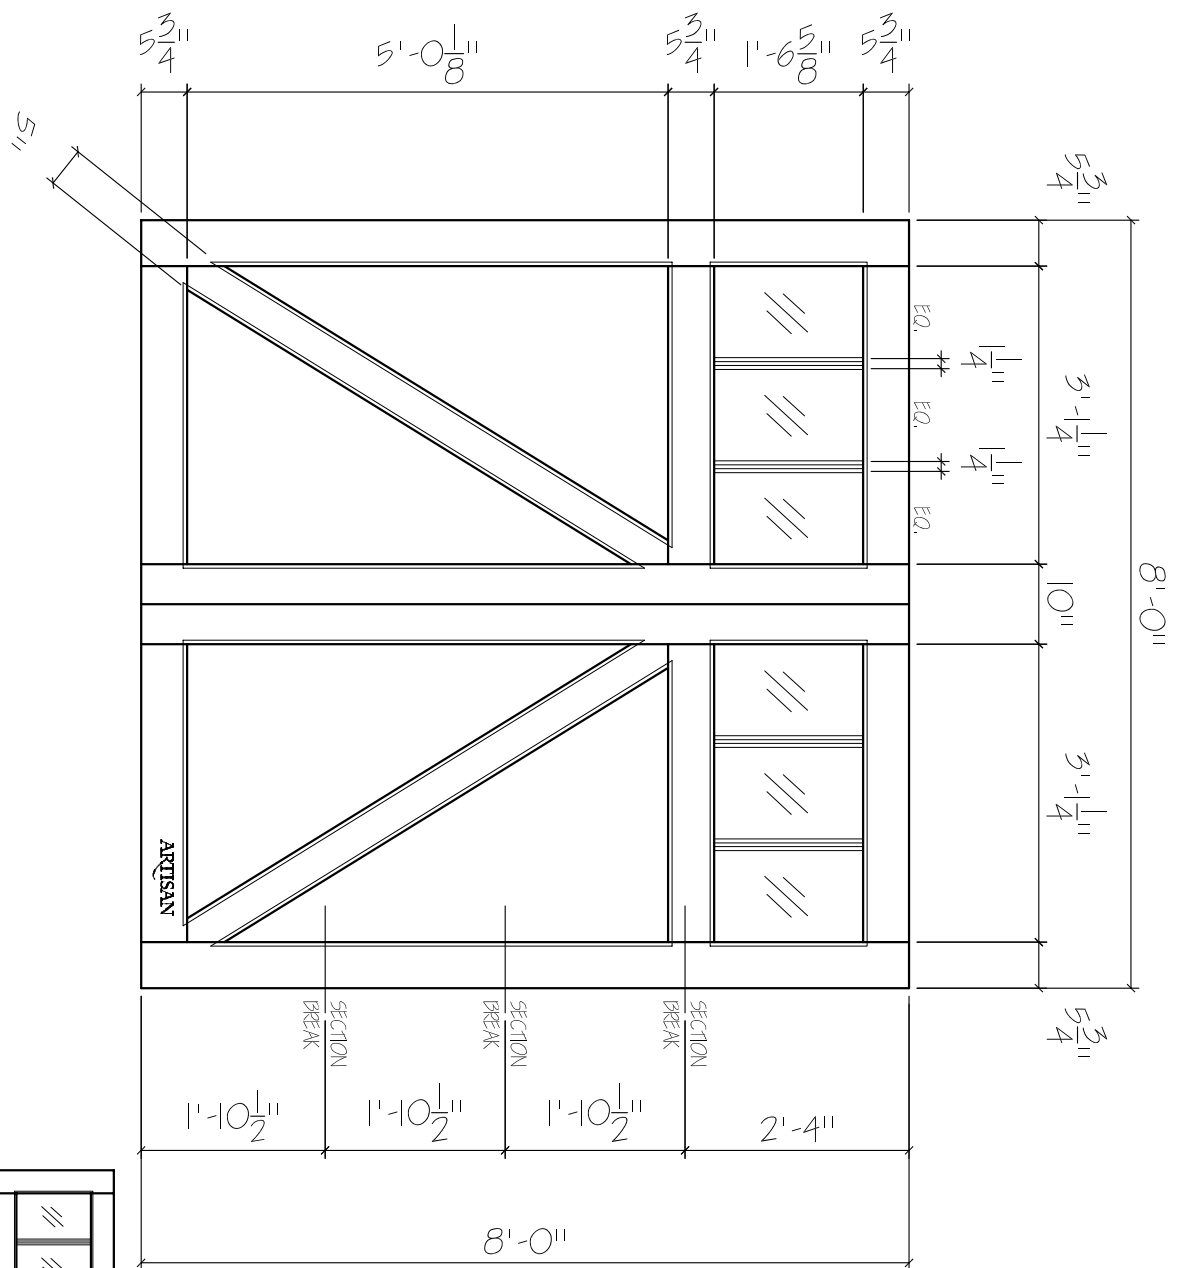

D1-8x8-6L-ZB-2FP
 FRONT ELEVATION, DUELT
 SCALE: 1/2" = 1'-0"

SCALE: 1/4" = 1'-0"

01

ARTISAN
 CUSTOM DOORWORKS

975 Hemlock Rd., Morgantown, PA. 19543
 T - 888-913-9170 F - 888-913-9179

Dealer:	Drawing #:
Job Name:	Date :
Other:	Drawn By:
Approved By:	Ordered: