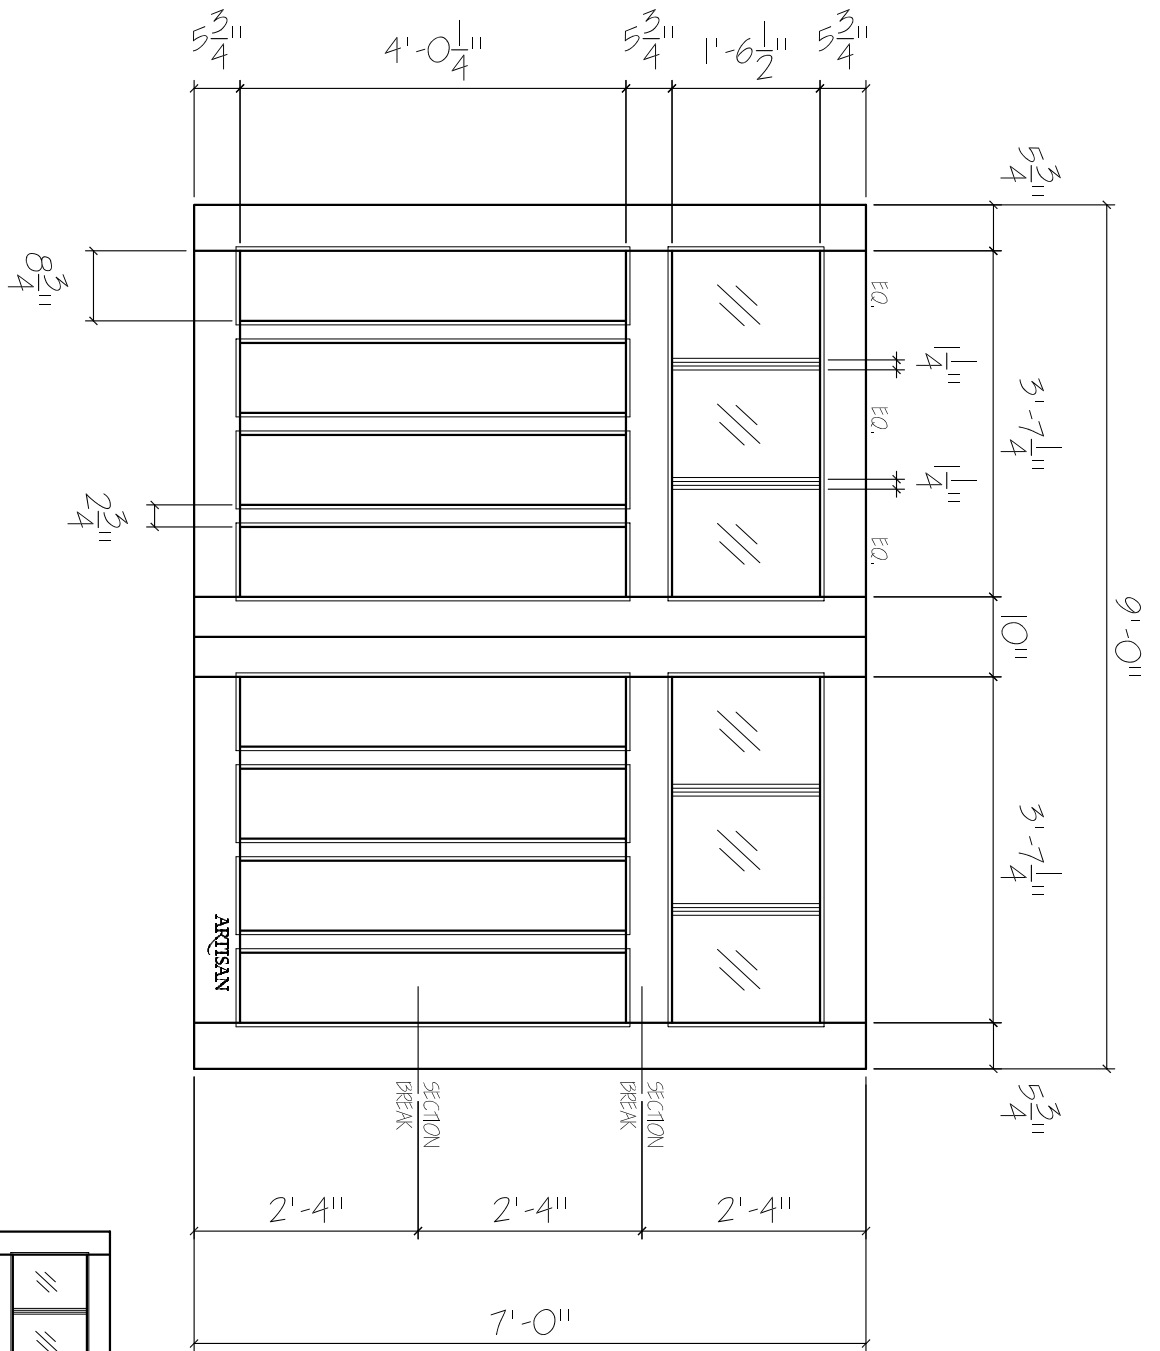

DT-SW-9x7-6L-8FP
 FRONT ELEVATION, PUFET
 SCALE: 1/2" = 1'-0"

SCALE: 1/4" = 1'-0"

01

ARTISAN
 CUSTOM DOORWORKS

975 Hemlock Rd., Morgantown, PA. 19543
 T - 888-913-9170 F - 888-913-9179

Dealer:	Drawing #:
Job Name:	Date:
Other:	Drawn By:
Approved By:	Ordered: