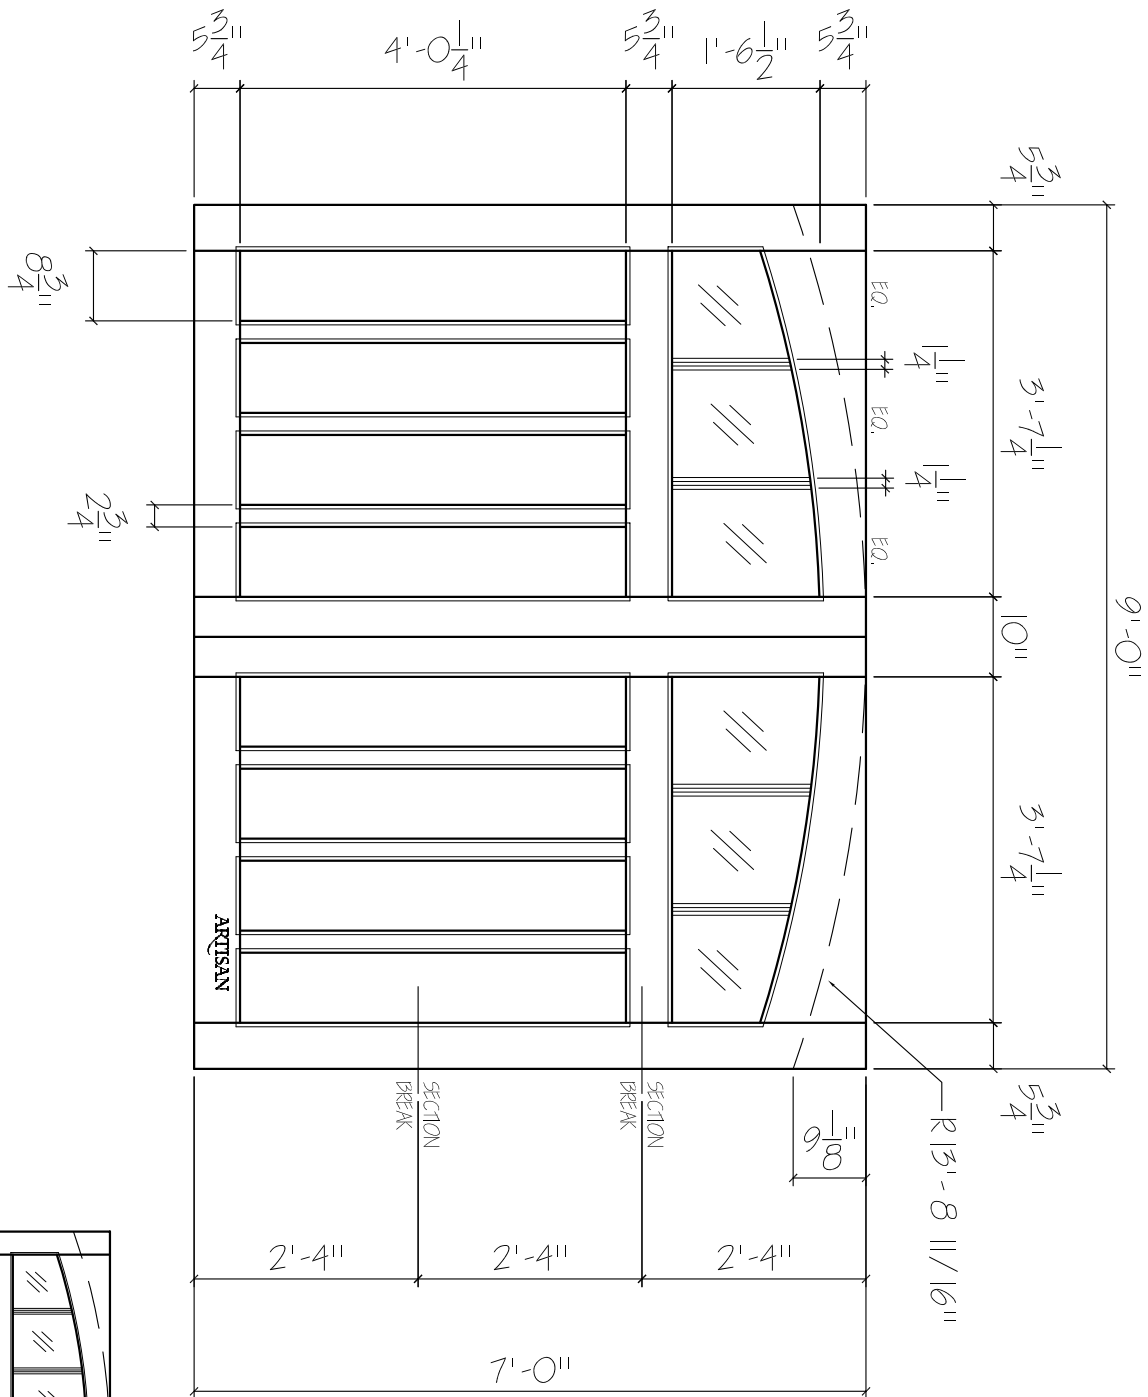

DT-SW-9x7-6L-AT-8FP
 FRONT ELEVATION, PUFET
 SCALE: 1/2" = 1'-0"

SCALE: 1/4" = 1'-0"

01

ARTISAN
 CUSTOM DOORWORKS

975 Hemlock Rd., Morgantown, PA. 19543
 T - 888-913-9170 F - 888-913-9179

Dealer:	Drawing #:
Job Name:	Date:
Other:	Drawn By:
Approved By:	Ordered: