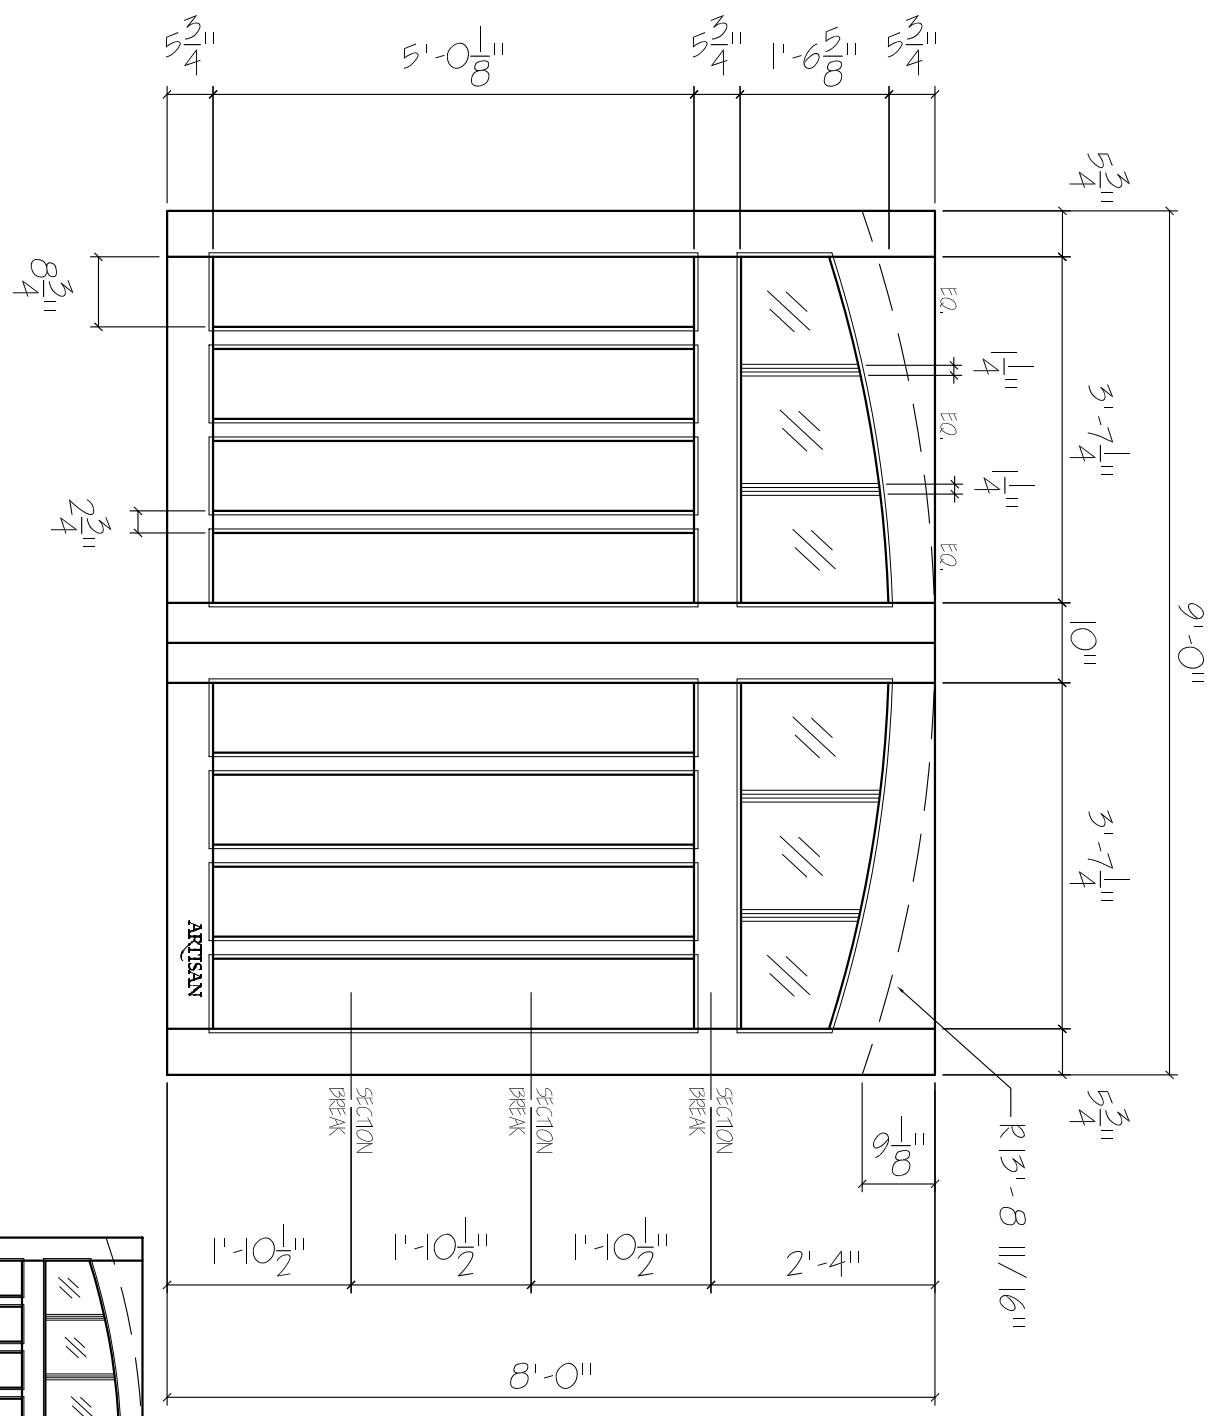

DT-5W-9x8-6L-AT-8FP
 FRONT ELEVATION, DUELT
 SCALE: 1/2" = 1'-0"

SCALE: 1/4" = 1'-0"

01

ARTISAN
 CUSTOM DOORWORKS

975 Hemlock Rd., Morgantown, PA. 19543
 T - 888-913-9170 F - 888-913-9179

Dealer:	Drawing #:
Job Name:	Date:
Other:	Drawn By:
Approved By:	Ordered: