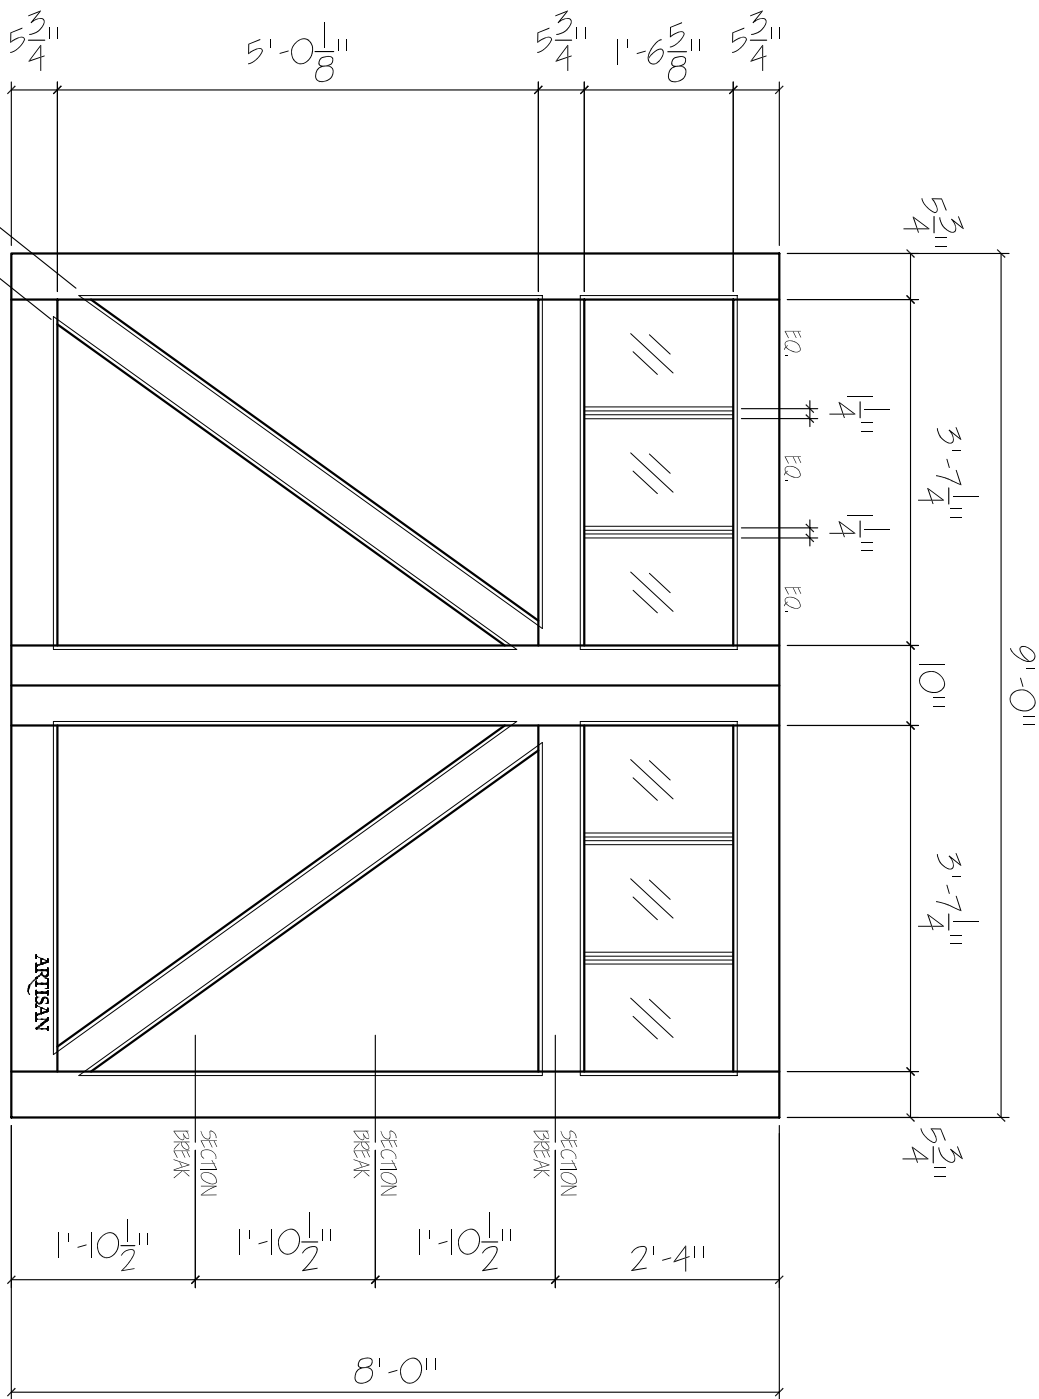

DT-SW-9x8-6L-ZB-2FP  
 FRONT ELEVATION, DUEFT  
 SCALE: 1/2" = 1'-0"

SCALE: 1/4" = 1'-0"

01

**ARTISAN**  
 CUSTOM DOORWORKS

975 Hemlock Rd., Morgantown, PA. 19543  
 T - 888-913-9170 F - 888-913-9179

Dealer:	Drawing #:
Job Name:	Date:
Other:	Drawn By:
Approved By:	Ordered: