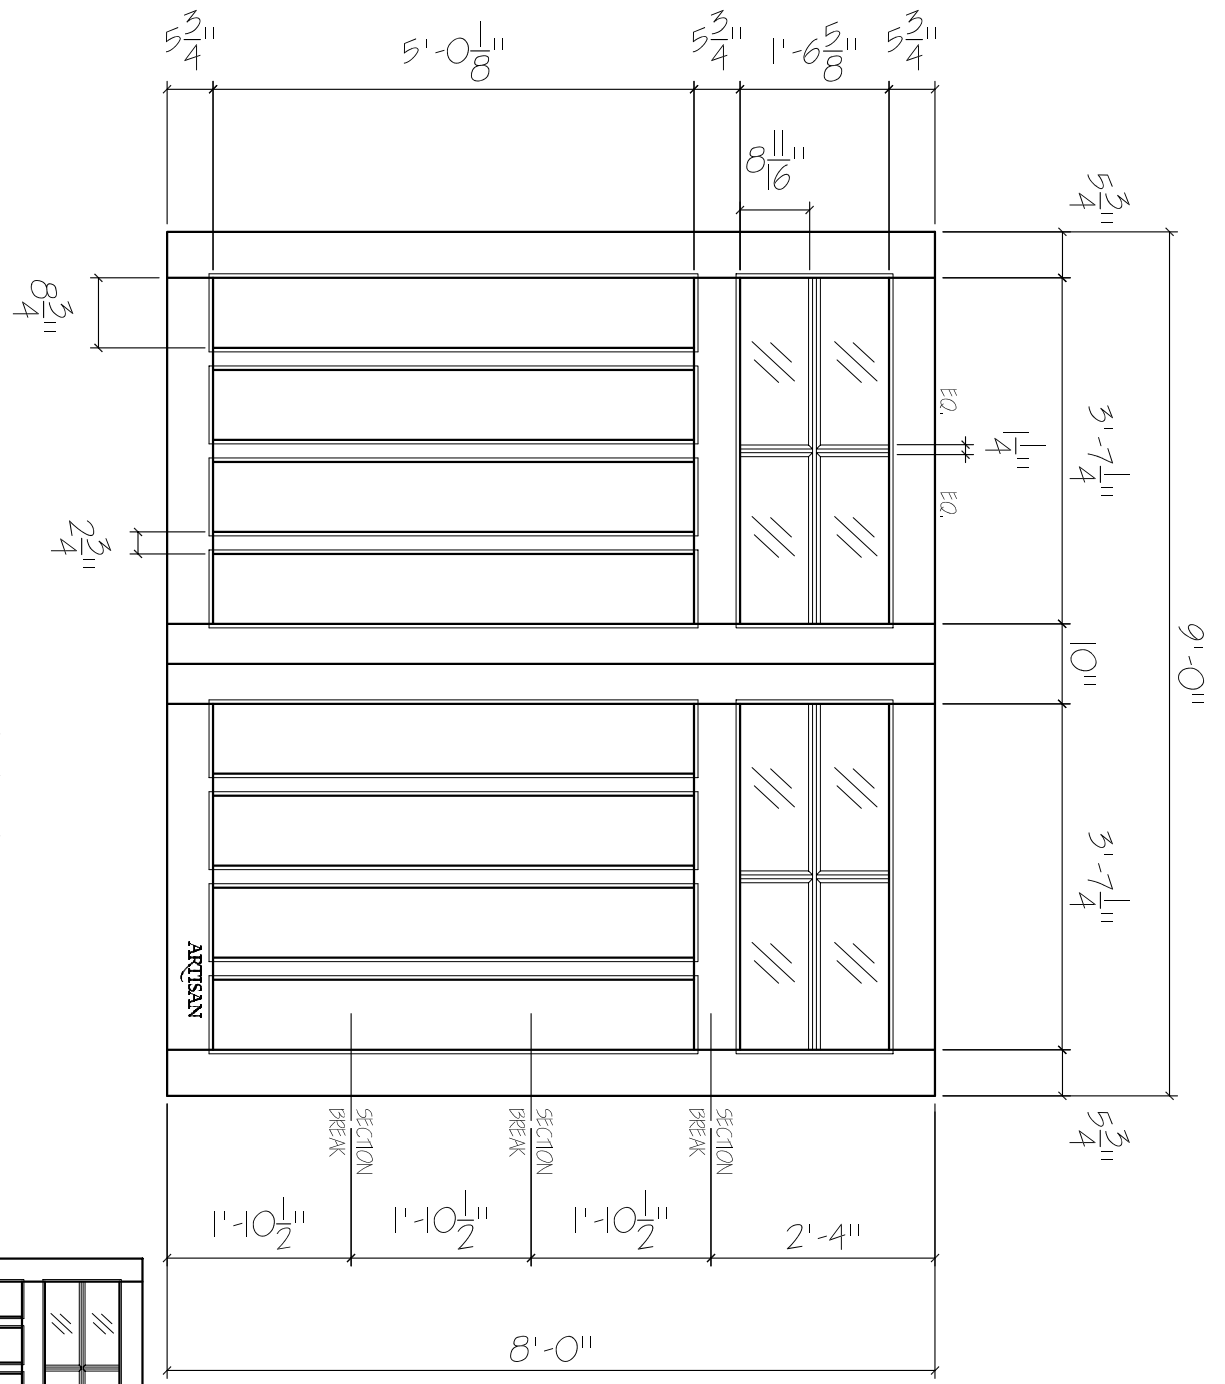

DT-5W-9x8-8L-8FP
 FRONT ELEVATION, DUEET
 SCALE: 1/2" = 1'-0"

SCALE: 1/4" = 1'-0"

01

ARTISAN
 CUSTOM DOORWORKS

975 Hemlock Rd., Morgantown, PA. 19543
 T - 888-913-9170 F - 888-913-9179

Dealer:	Drawing #:
Job Name:	Date:
Other:	Drawn By:
Approved By:	Ordered: