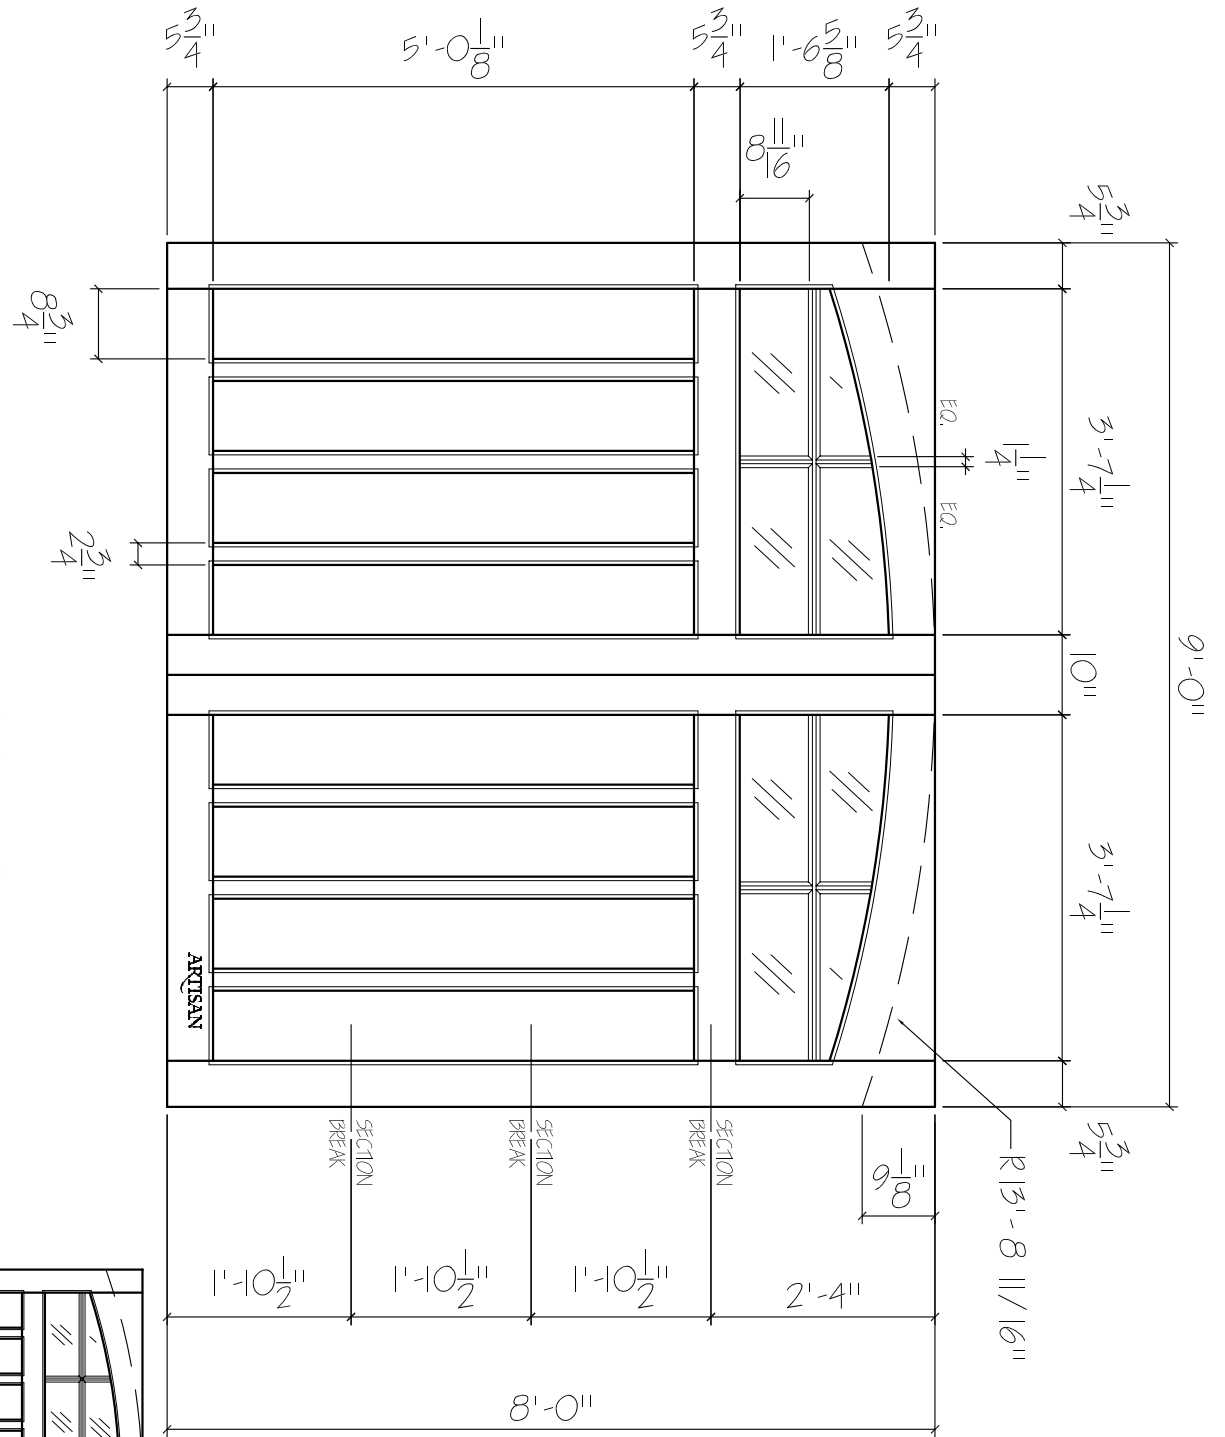

DT-5W-9x8-8L-AT-8FP  
 FRONT ELEVATION, DUEET  
 SCALE: 1/2" = 1'-0"

SCALE: 1/4" = 1'-0"

01

**ARTISAN**  
 CUSTOM DOORWORKS

975 Hemlock Rd., Morgantown, PA. 19543  
 T - 888-913-9170 F - 888-913-9179

Dealer:	Drawing #:
Job Name:	Date:
Other:	Drawn By:
Approved By:	Ordered: