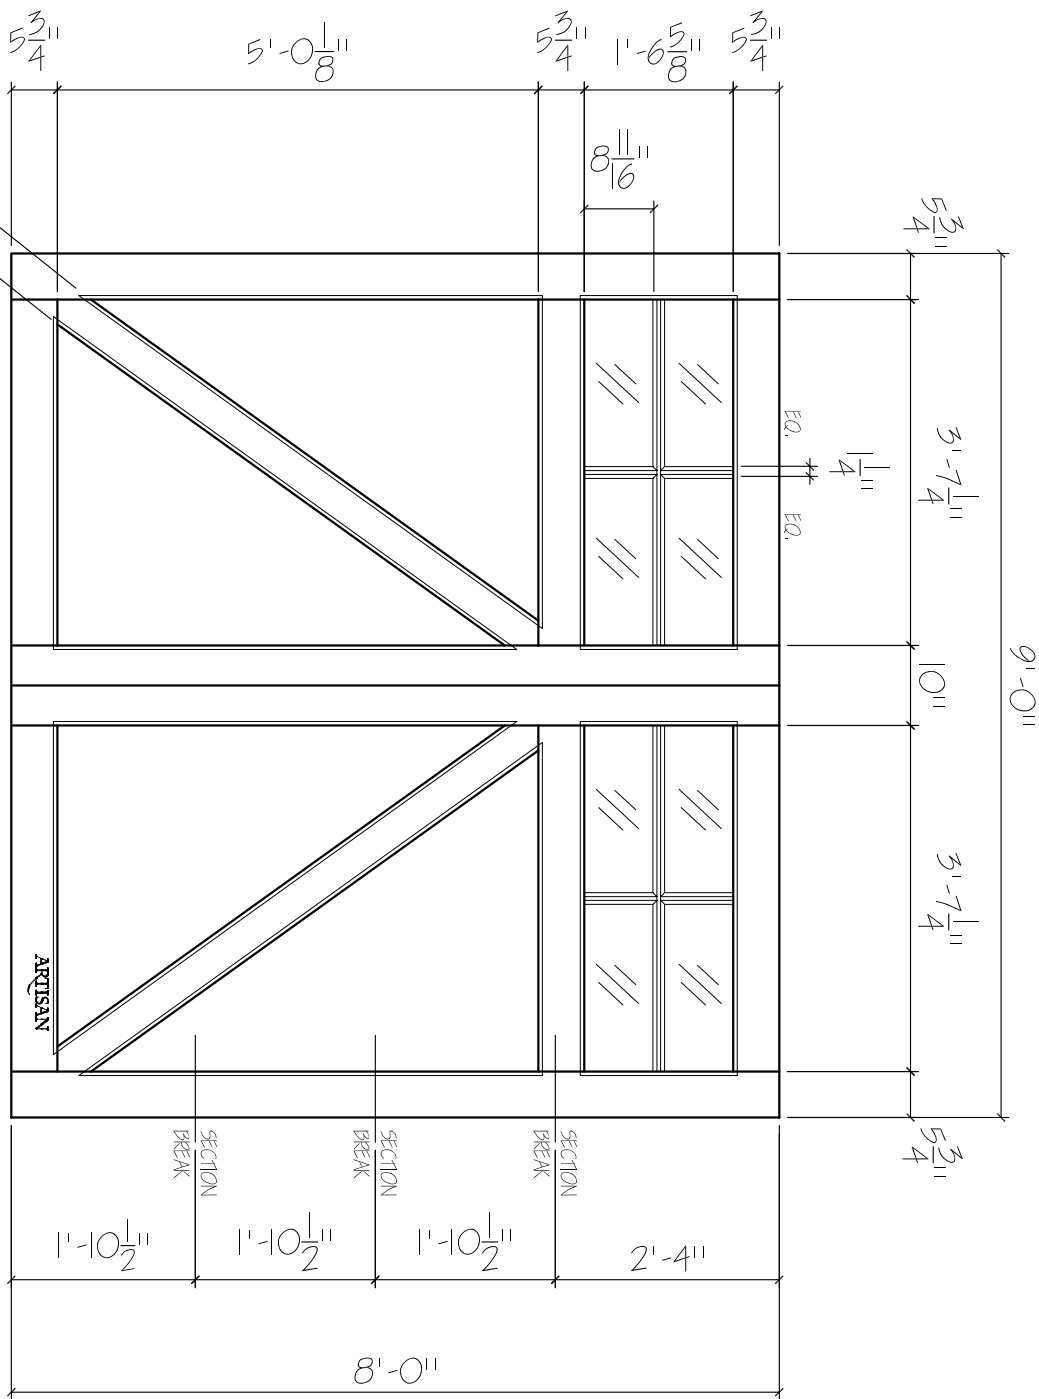

DT-SW-9x8-8L-ZB-2FP  
 FRONT ELEVATION, DUET  
 SCALE: 1/2" = 1'-0"

01

**ARTISAN**  
 CUSTOM DOORWORKS

975 Hemlock Rd., Morgantown, PA. 19543  
 T - 888-913-9170 F - 888-913-9179

Dealer:	Drawing #:
Job Name:	Date:
Other:	Drawn By:
Approved By:	Ordered: