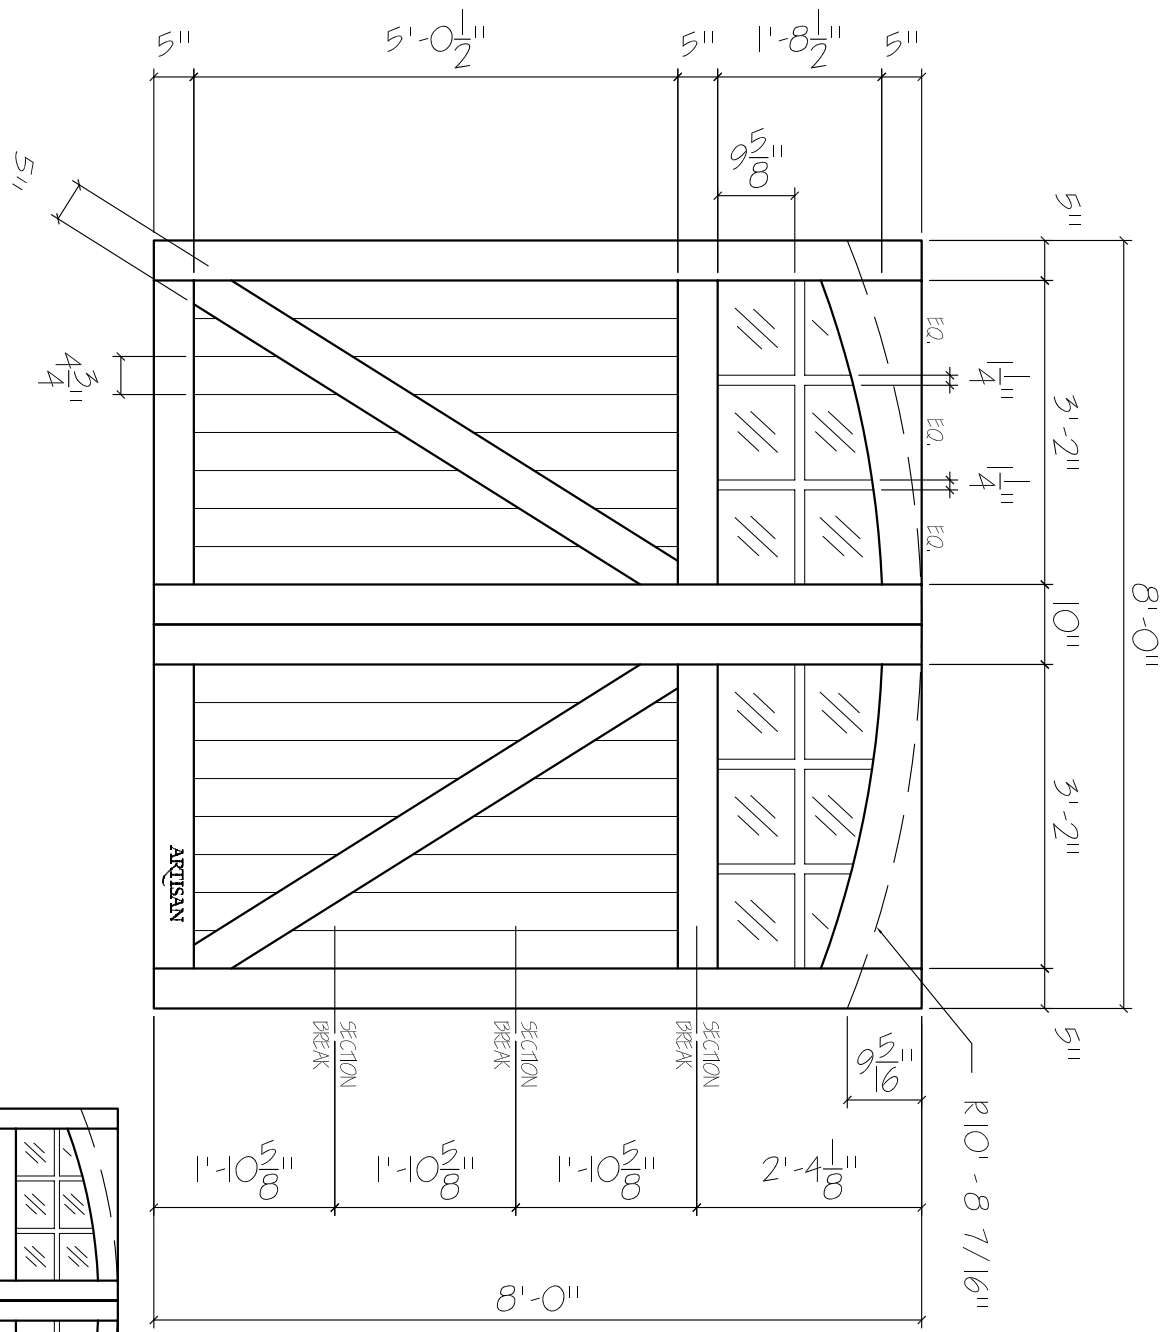

FP-SW-8x8-12L-AT-ZB-2BP
 FRONT ELEVATION, FAIRPORT
 SCALE: 1/2" = 1'-0"

SCALE: 1/4" = 1'-0"

01

ARTISAN
 CUSTOM DOORWORKS

975 Hemlock Rd., Morgantown, PA. 19543
 T - 888-913-9170 F - 888-913-9179

Dealer:	Drawing #:
Job Name:	Date:
Other:	Drawn By:
Approved By:	Ordered: