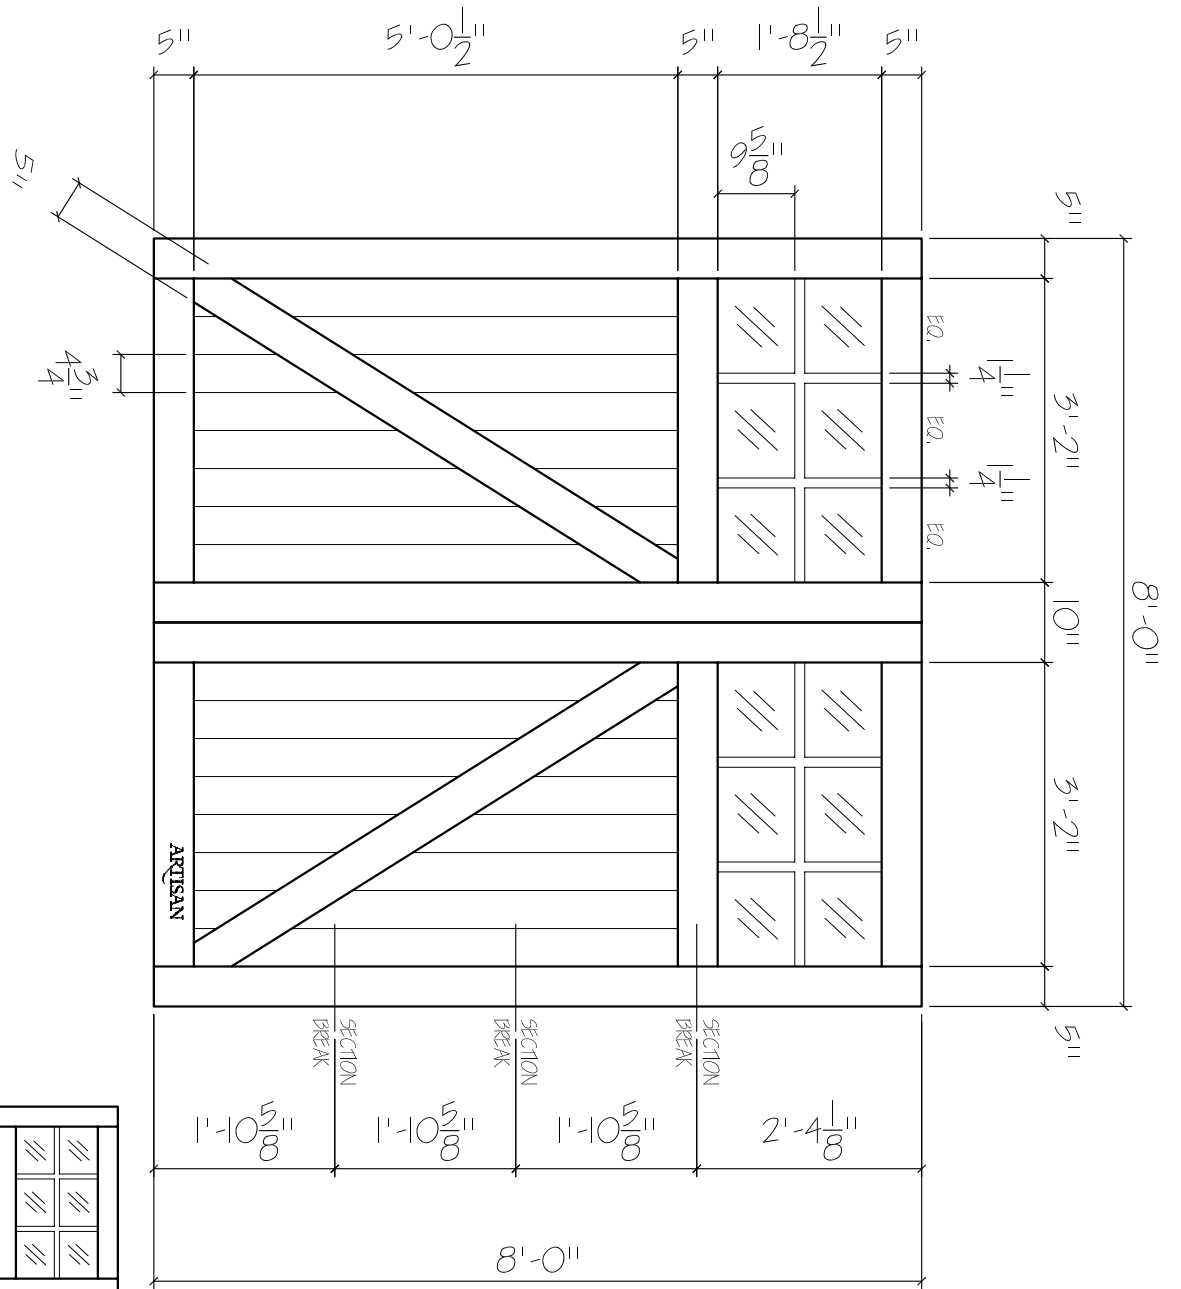

FP-SW-8x8-12L-ZB-2BP  
 FRONT ELEVATION, FAIRPORT  
 SCALE: 1/2" = 1'-0"

SCALE: 1/4" = 1'-0"

01

**ARTISAN**  
 CUSTOM DOORWORKS

975 Hemlock Rd., Morgantown, PA. 19543  
 T - 888-913-9170 F - 888-913-9179

Dealer:	Drawing #:
Job Name:	Date:
Other:	Drawn By:
Approved By:	Ordered: