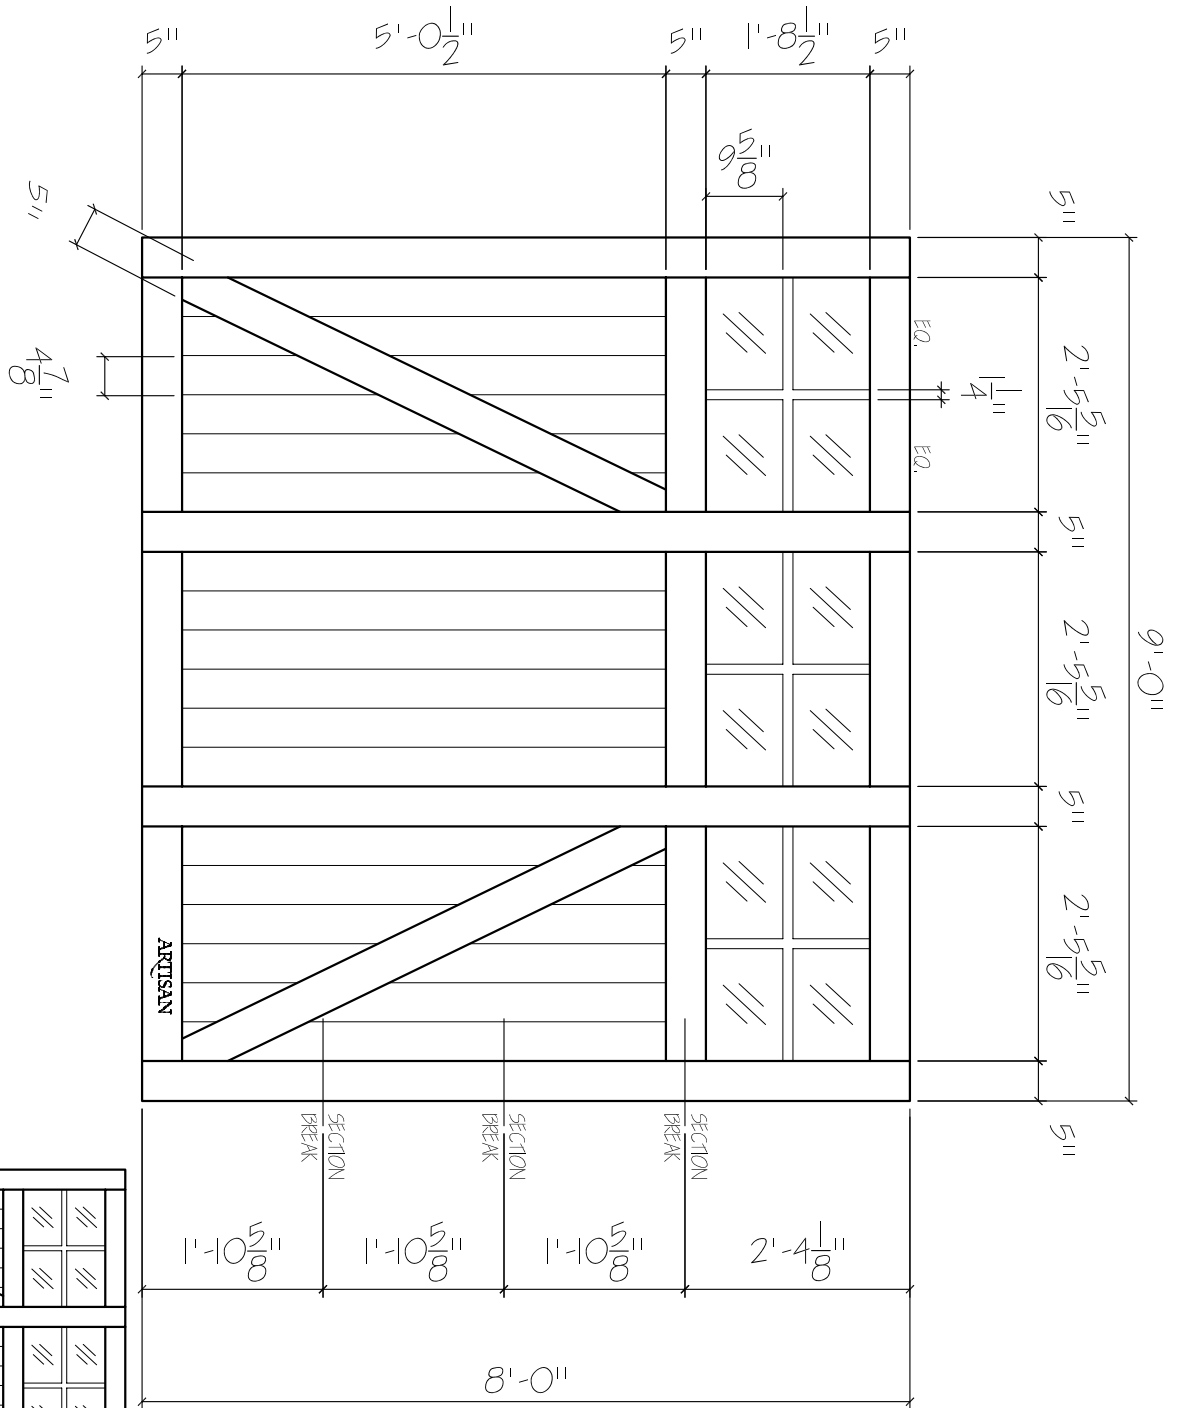

FP-1F-9X8-12L-ZB-3BP
 FRONT ELEVATION, FAIRPORT
 SCALE: 1/2" = 1'-0"

SCALE: 1/4" = 1'-0"

01

ARTISAN
 CUSTOM DOORWORKS

975 Hemlock Rd., Morgantown, PA. 19543
 T - 888-913-9170 F - 888-913-9179

Dealer:	Drawing #:
Job Name:	Date:
Other:	Drawn By:
Approved By:	Ordered: