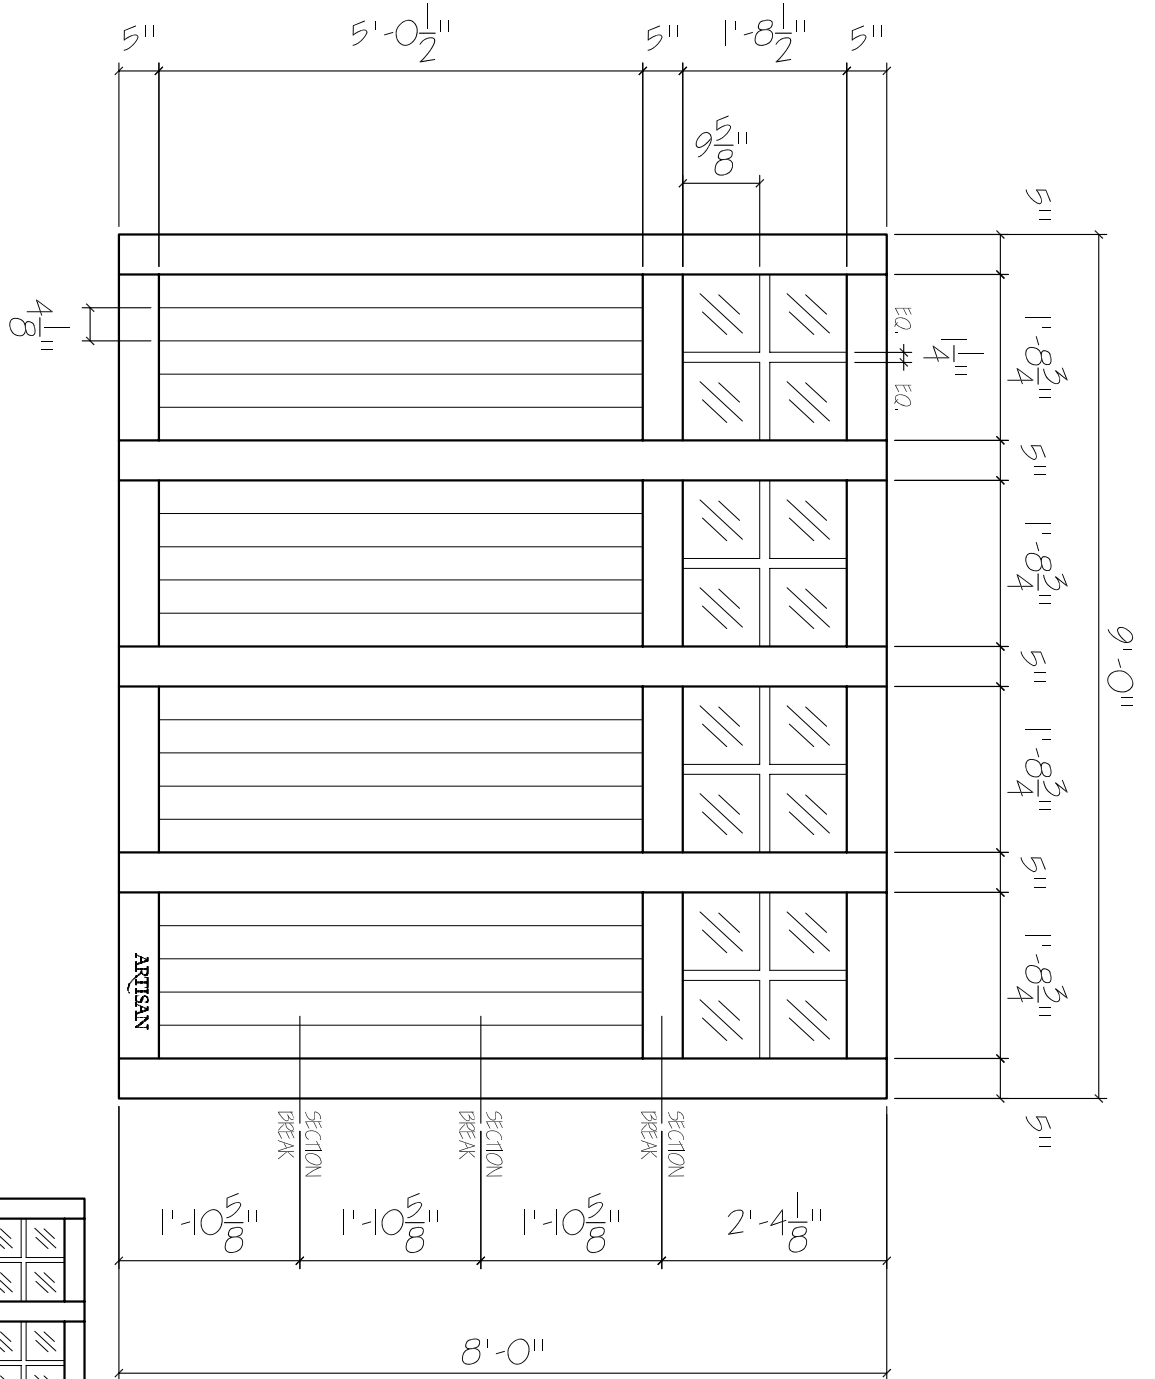

FP-BF-9x8-16L-4BP  
 FRONT ELEVATION, FAIRPORT  
 SCALE: 1/2" = 1'-0"

SCALE: 1/4" = 1'-0"

01

**ARTISAN**  
 CUSTOM DOORWORKS

975 Hemlock Rd., Morgantown, PA. 19543  
 T - 888-913-9170 F - 888-913-9179

Dealer:	Drawing #:
Job Name:	Date:
Other:	Drawn By:
Approved By:	Ordered: