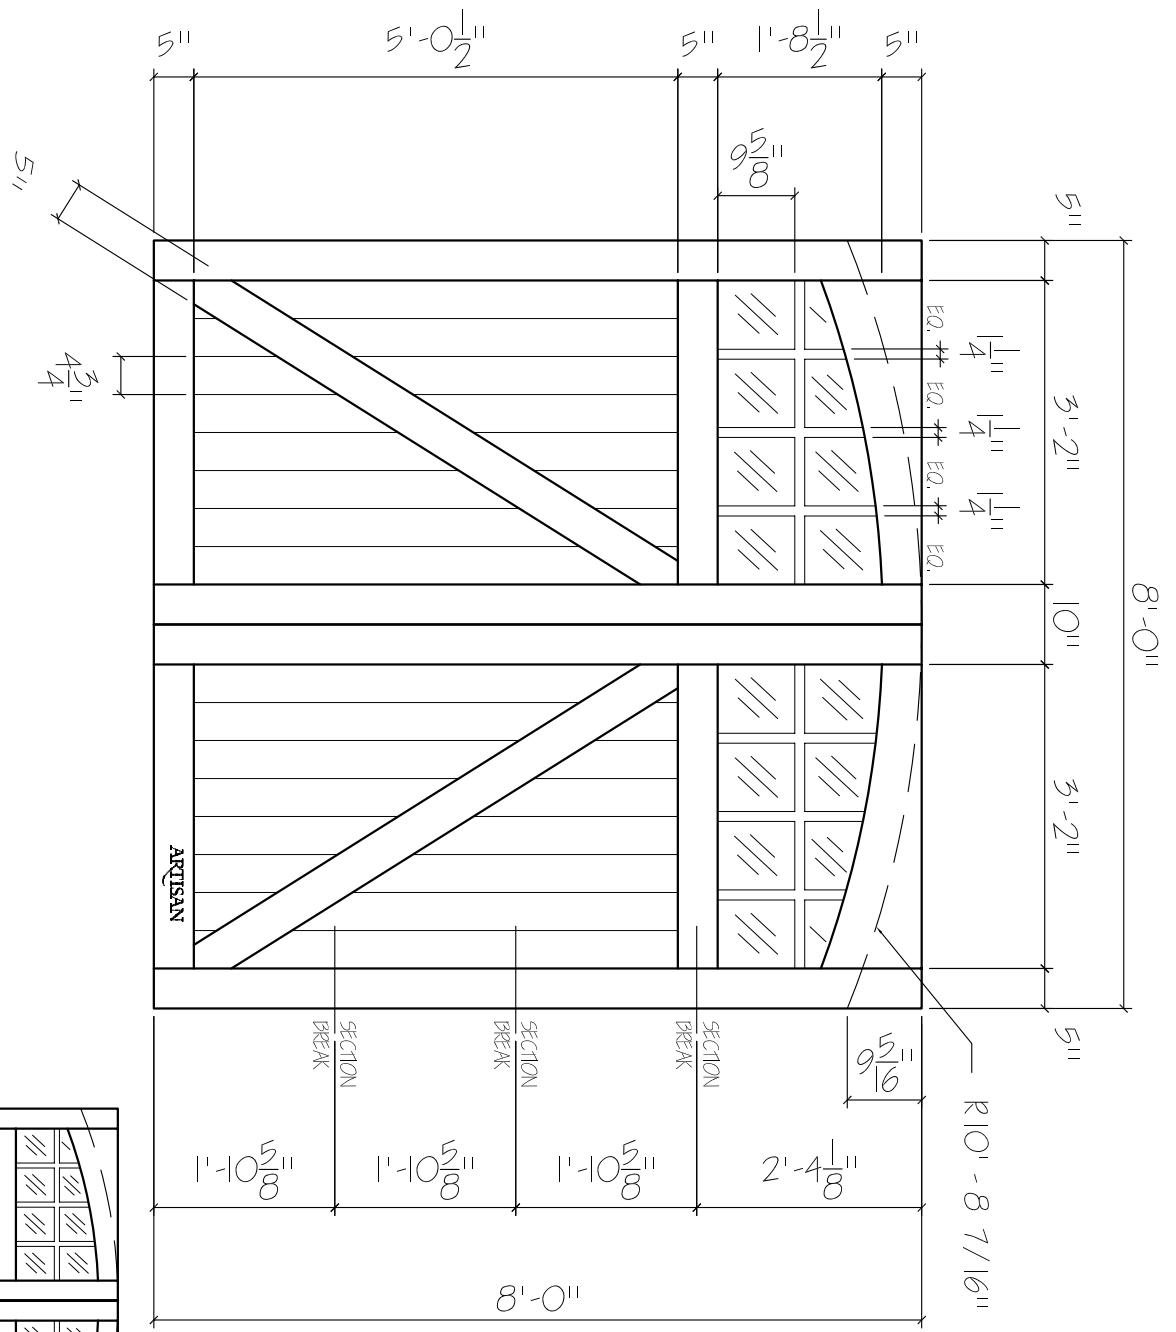

FP-SW-8x8-16L-AT-ZB-2BP
 FRONT ELEVATION, FAIRPORT
 SCALE: 1/2" = 1'-0"

SCALE: 1/4" = 1'-0"

01

ARTISAN
 CUSTOM DOORWORKS

975 Hemlock Rd., Morgantown, PA. 19543
 T - 888-913-9170 F - 888-913-9179

Dealer:	Drawing #:
Job Name:	Date:
Other:	Drawn By:
Approved By:	Ordered: