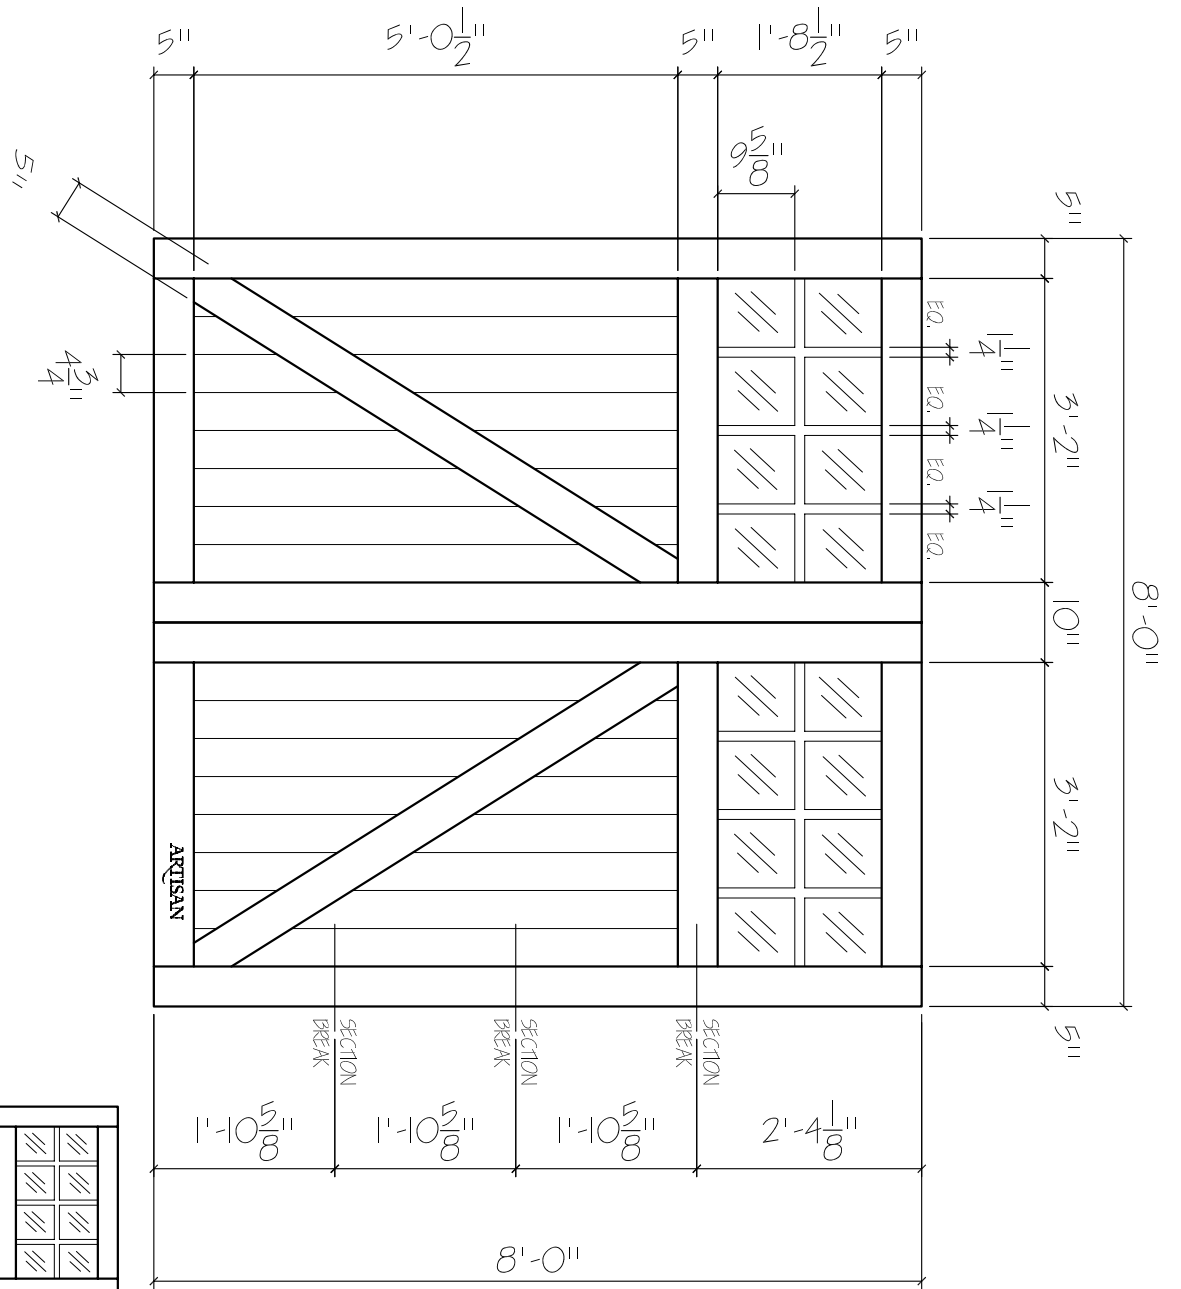

FP-SW-8x8-16L-ZB-2BP
 FRONT ELEVATION, FAIRPORT
 SCALE: 1/2" = 1'-0"

SCALE: 1/4" = 1'-0"

01

ARTISAN
 CUSTOM DOORWORKS

975 Hemlock Rd., Morgantown, PA. 19543
 T - 888-913-9170 F - 888-913-9179

Dealer:	Drawing #:
Job Name:	Date:
Other:	Drawn By:
Approved By:	Ordered: