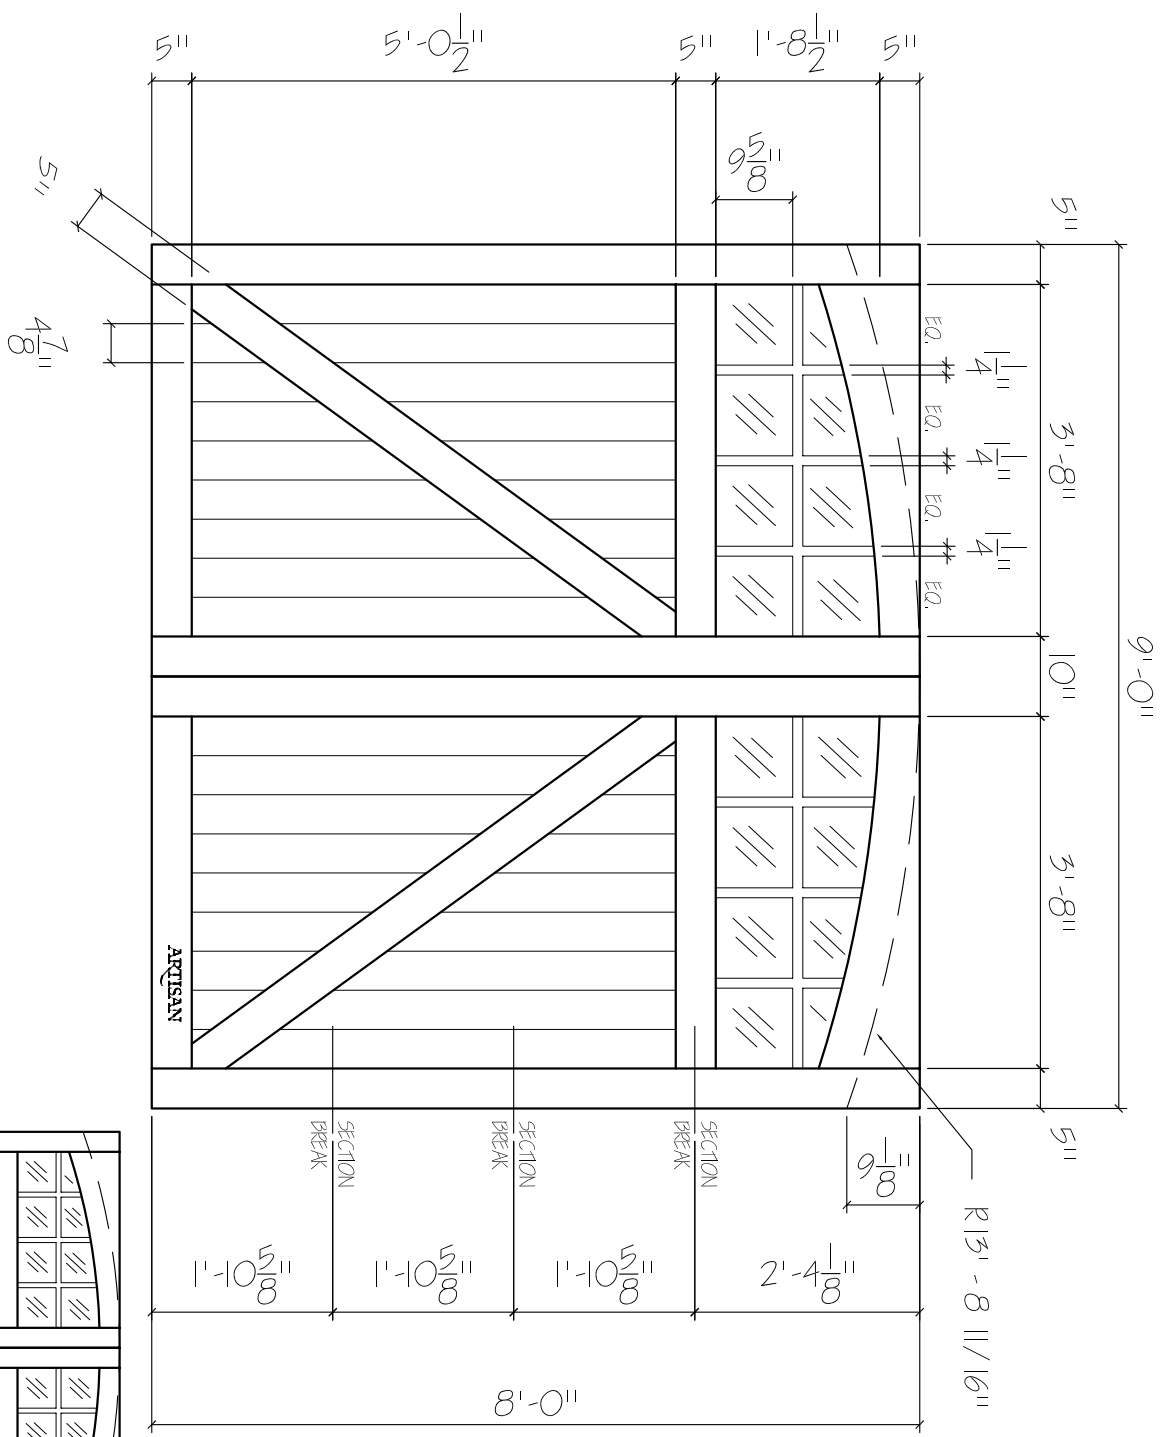

FP-SW-9x8-16L-AT-ZB-2BP
 FRONT ELEVATION, FAIRPORT
 SCALE: 1/2" = 1'-0"

01	ARTISAN CUSTOM DOORWORKS	Dealer:	Drawing #:
	975 Hemlock Rd., Morgantown, PA. 19543	Job Name:	Date:
	T - 888-913-9170 F - 888-913-9179	Other:	Drawn By:
		Approved By:	Ordered: