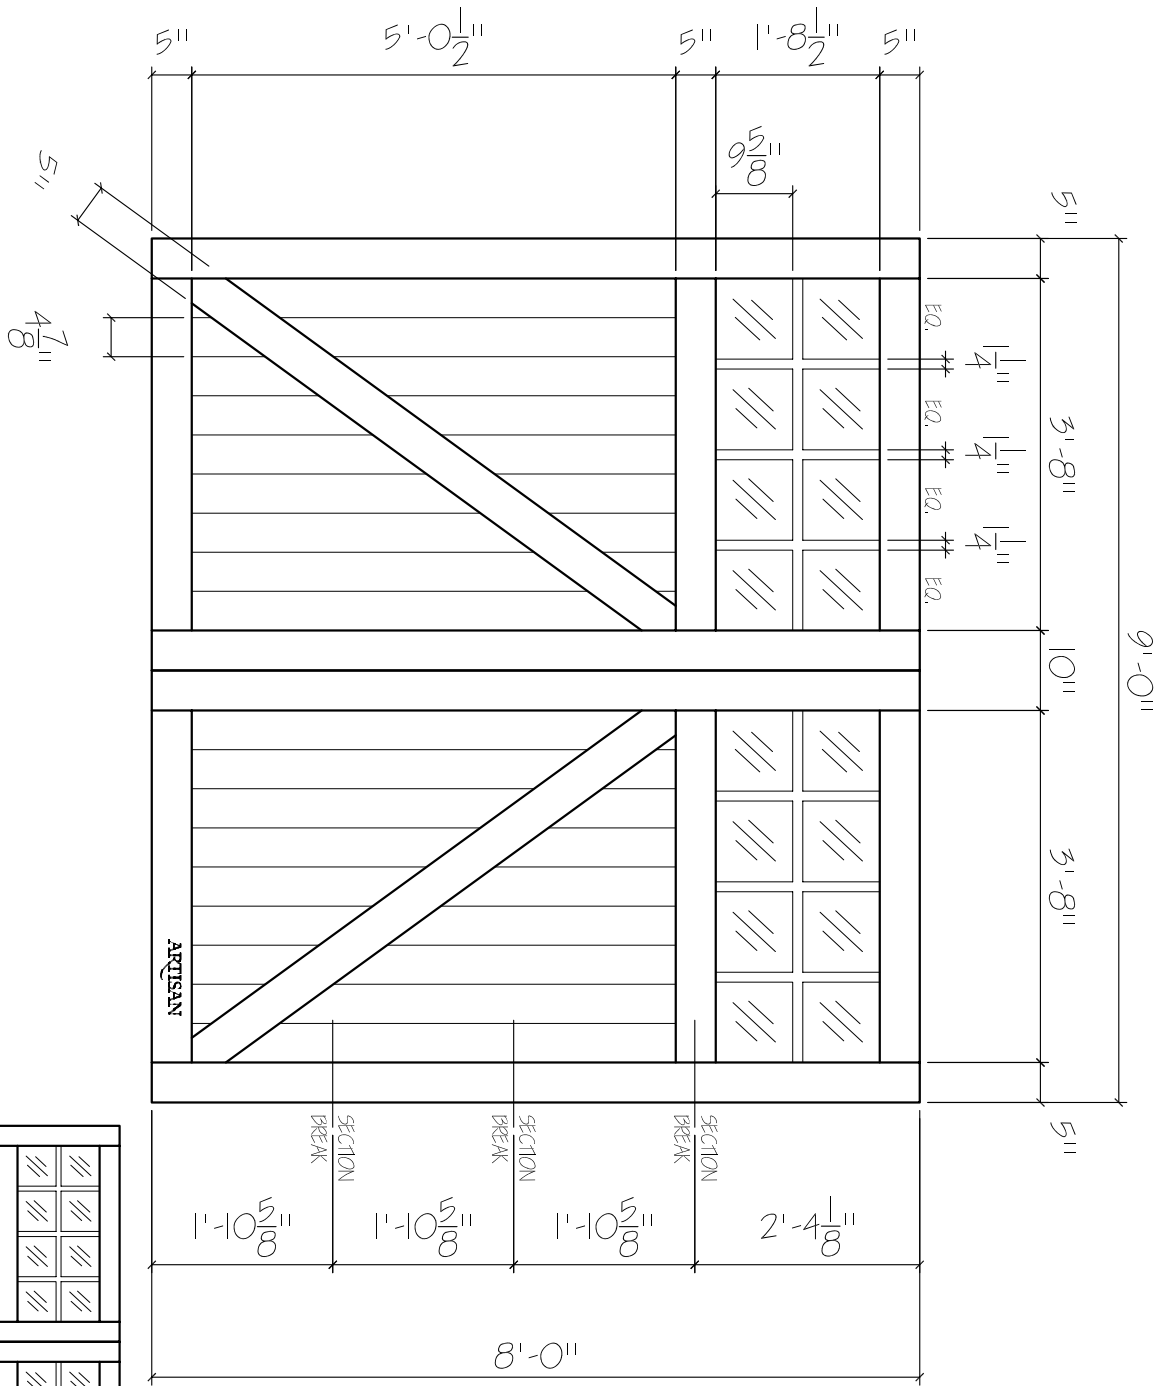

FP-SW-9X8-16L-ZB-2BP
 FRONT ELEVATION, FAIRPORT
 SCALE: 1/2" = 1'-0"

01

ARTISAN
 CUSTOM DOORWORKS

975 Hemlock Rd., Morgantown, PA. 19543
 T - 888-913-9170 F - 888-913-9179

Dealer:	Drawing #:
Job Name:	Date:
Other:	Drawn By:
Approved By:	Ordered: