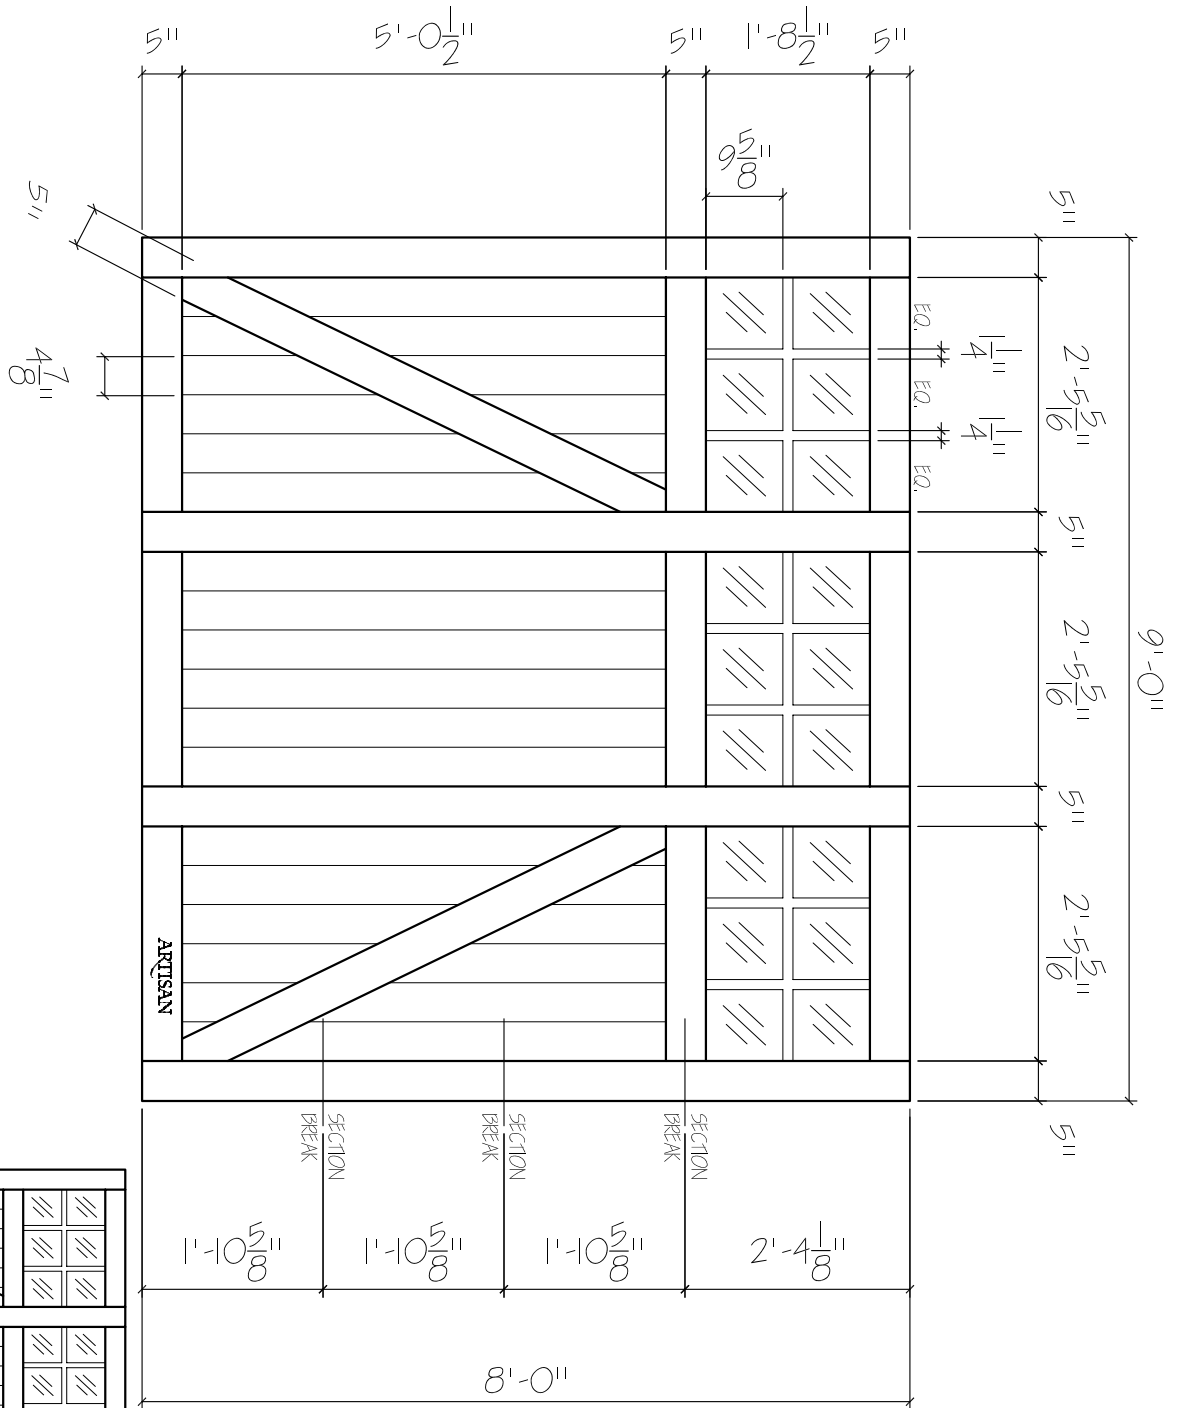

FP-1F-9X8-18L-ZB-3BP
 FRONT ELEVATION, FAIRPORT
 SCALE: 1/2" = 1'-0"

SCALE: 1/4" = 1'-0"

01

ARTISAN
 CUSTOM DOORWORKS

975 Hemlock Rd., Morgantown, PA. 19543
 T - 888-913-9170 F - 888-913-9179

Dealer:	Drawing #:
Job Name:	Date:
Other:	Drawn By:
Approved By:	Ordered: