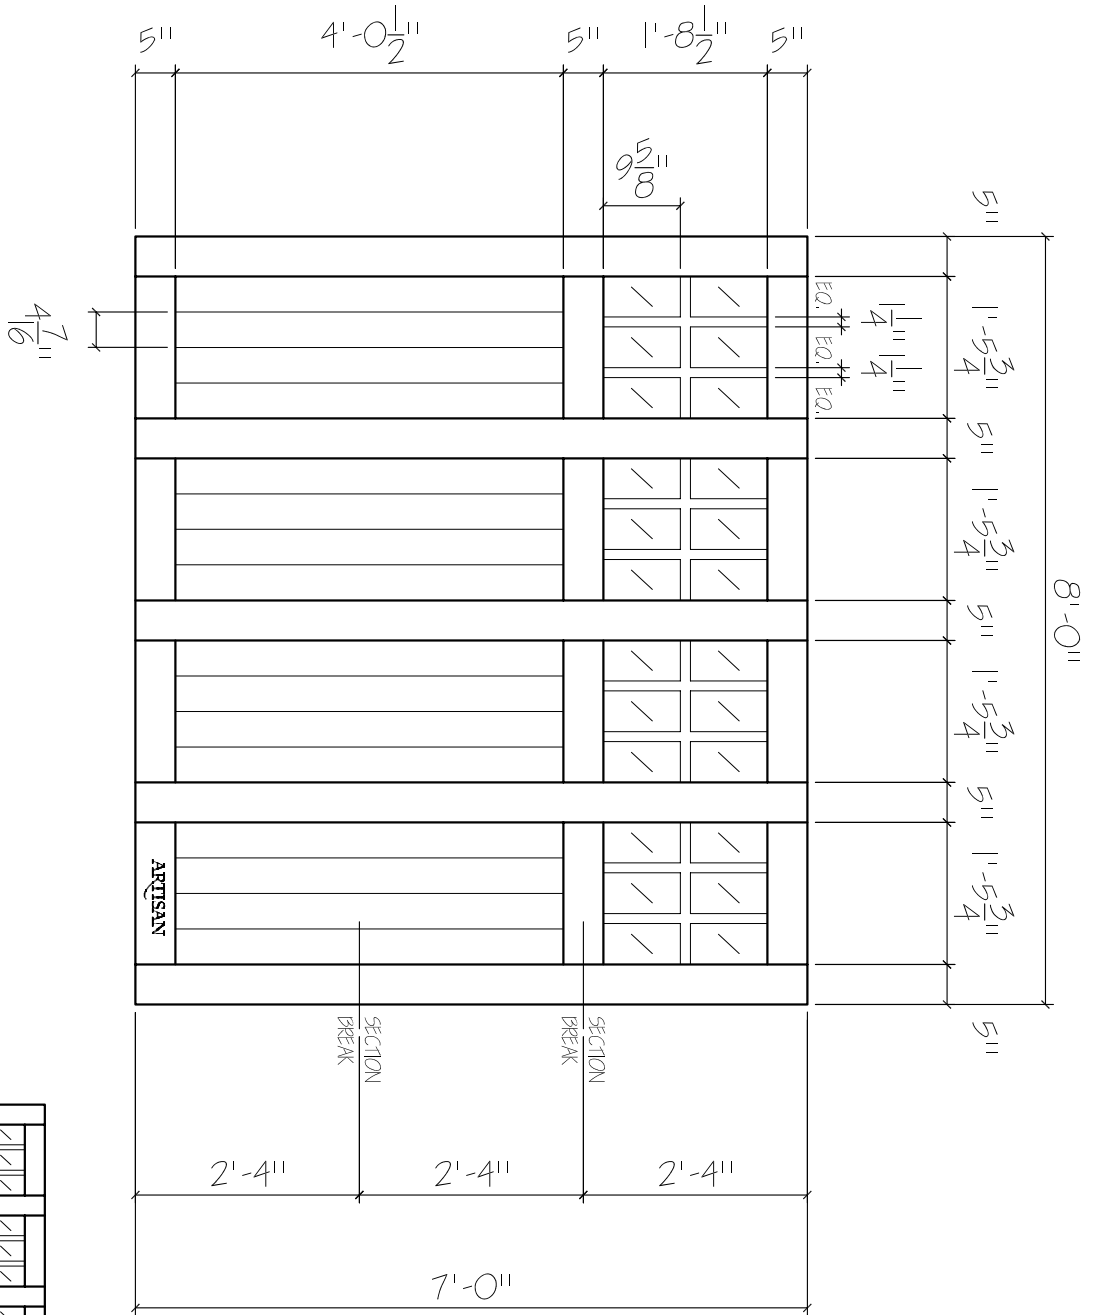

FP-BF-8x7-24L-4BP
 FRONT ELEVATION, FAIRPORT
 SCALE: 1/2" = 1'-0"

SCALE: 1/4" = 1'-0"

01

ARTISAN
 CUSTOM DOORWORKS

975 Hemlock Rd., Morgantown, PA. 19543
 T - 888-913-9170 F - 888-913-9179

Dealer:	Drawing #:
Job Name:	Date:
Other:	Drawn By:
Approved By:	Ordered: