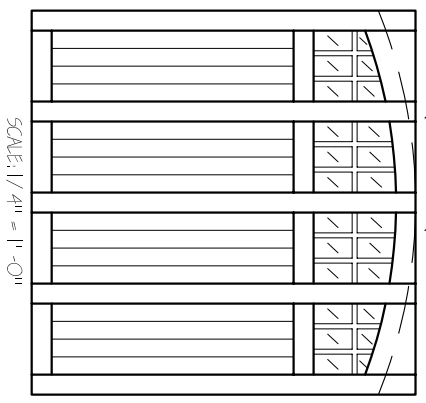

FP-BF-8x8-24L-AT-4BP
 FRONT ELEVATION, FAIRPORT
 SCALE: 1/2" = 1'-0"

01

ARTISAN
 CUSTOM DOORWORKS

975 Hemlock Rd., Morgantown, PA. 19543
 T - 888-913-9170 F - 888-913-9179

Dealer:	Drawing #:
Job Name:	Date:
Other:	Drawn By:
Approved By:	Ordered: