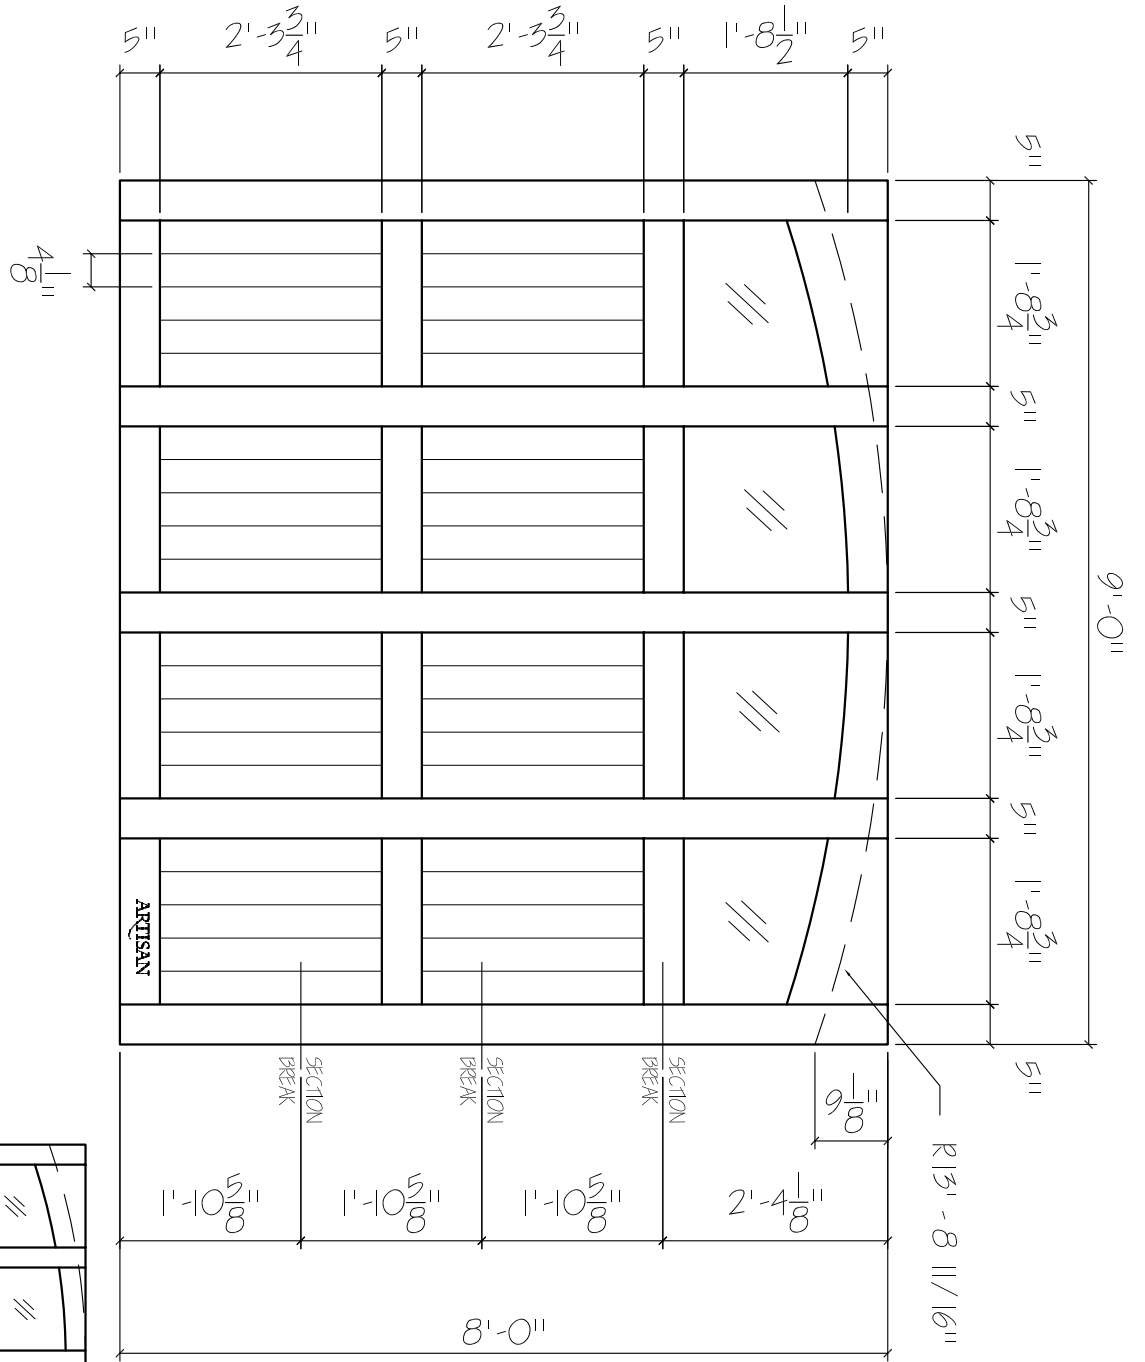

FP-BF-9x8-4L-AT-CR-4BP
 FRONT ELEVATION, FAIRPORT
 SCALE: 1/2" = 1'-0"

SCALE: 1/4" = 1'-0"

01

ARTISAN
 CUSTOM DOORWORKS

975 Hemlock Rd., Morgantown, PA. 19543
 T - 888-913-9170 F - 888-913-9179

Dealer:	Drawing #:
Job Name:	Date:
Other:	Drawn By:
Approved By:	Ordered: