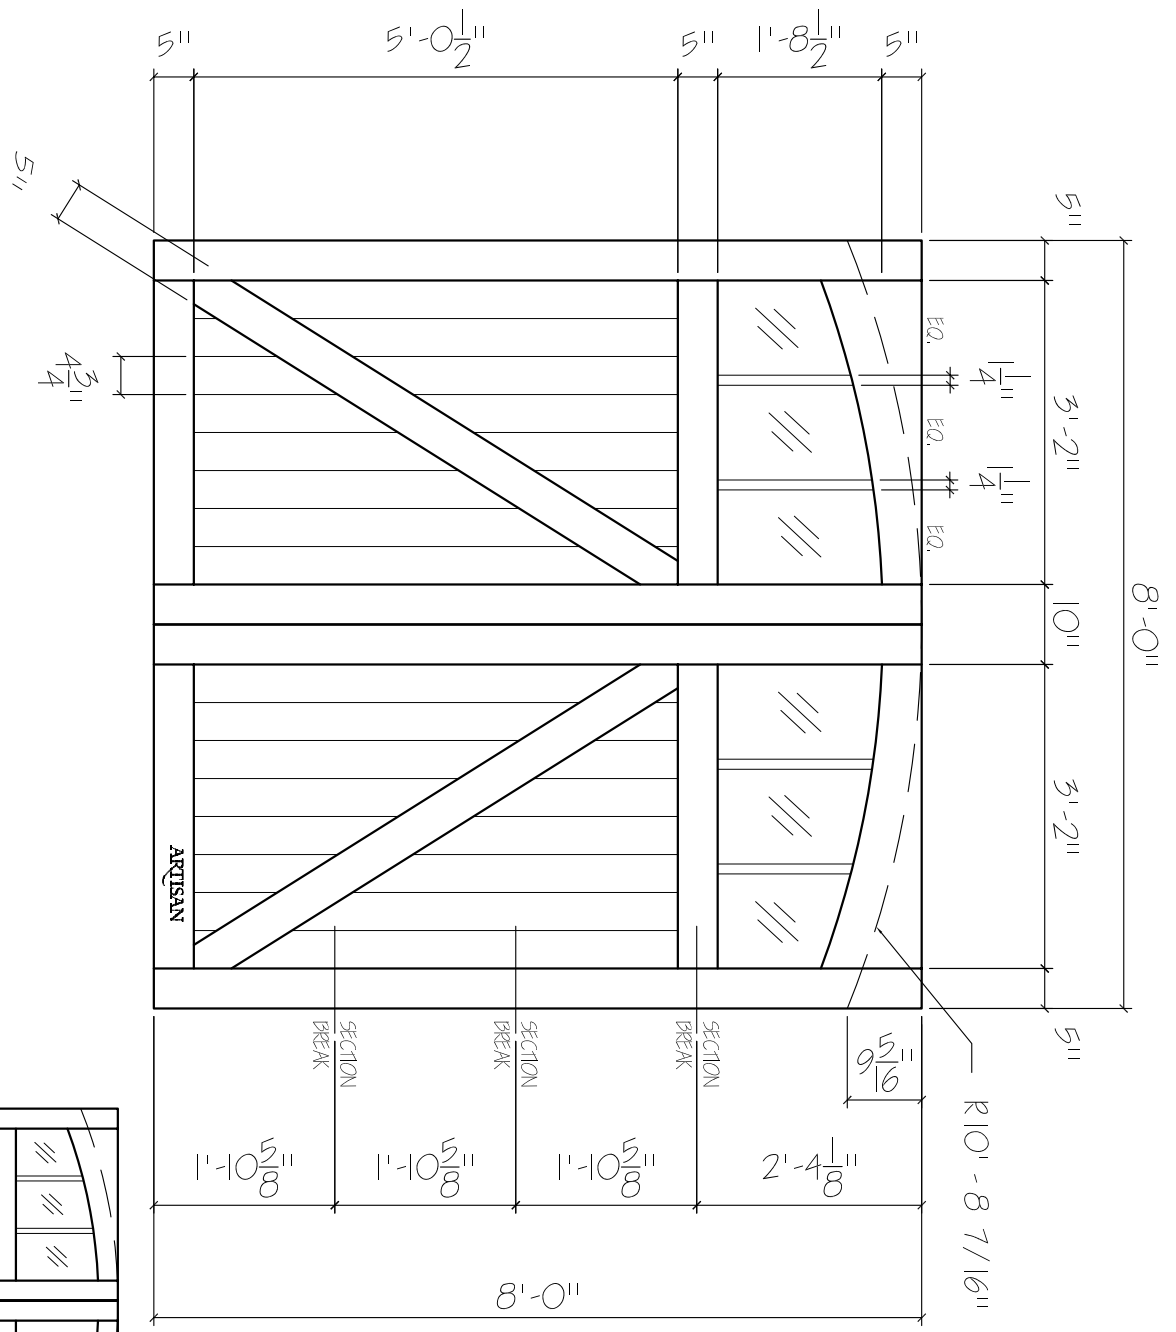

FP-5W-8x8-6L-AT-ZB-2BP  
 FRONT ELEVATION, FAIRPORT  
 SCALE: 1/2" = 1'-0"

SCALE: 1/4" = 1'-0"

01

**ARTISAN**  
 CUSTOM DOORWORKS

975 Hemlock Rd., Morgantown, PA. 19543  
 T - 888-913-9170 F - 888-913-9179

Dealer:	Drawing #:
Job Name:	Date:
Other:	Drawn By:
Approved By:	Ordered: