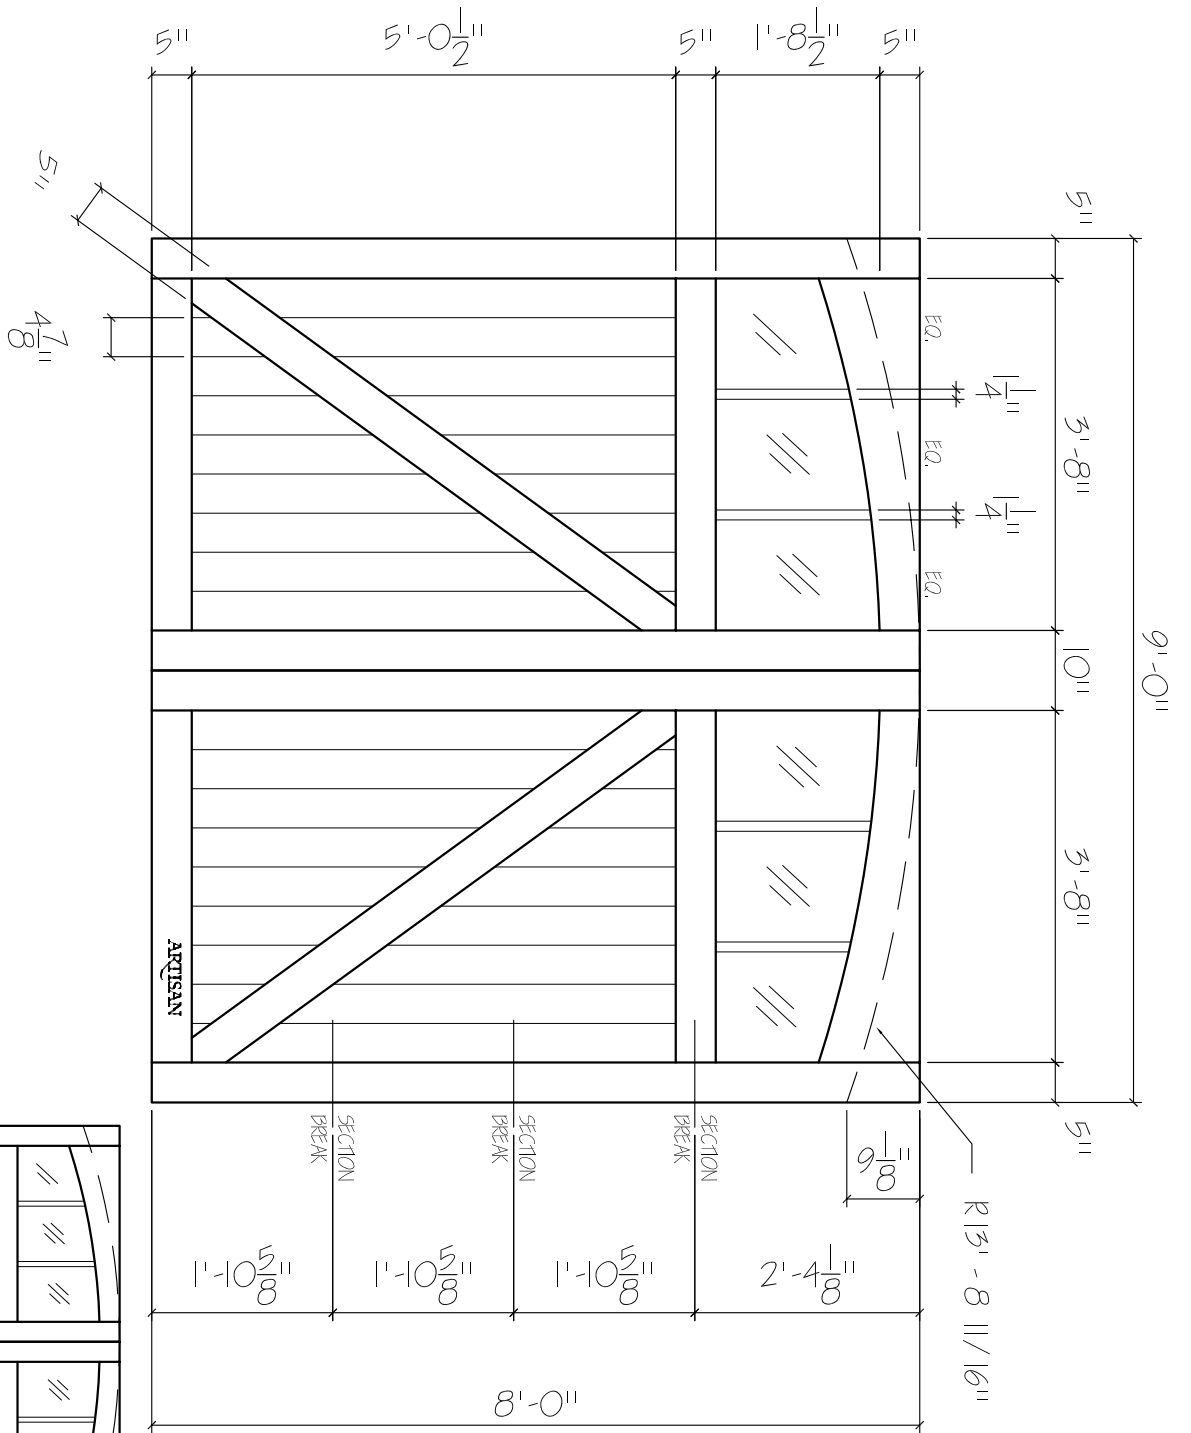

FP-SW-9x8-6L-AT-ZB-2BP
 FRONT ELEVATION, FAIRPORT
 SCALE: 1/2" = 1'-0"

01

ARTISAN
 CUSTOM DOORWORKS

975 Hemlock Rd., Morgantown, PA. 19543
 T - 888-913-9170 F - 888-913-9179

Dealer:	Drawing #:
Job Name:	Date:
Other:	Drawn By:
Approved By:	Ordered: