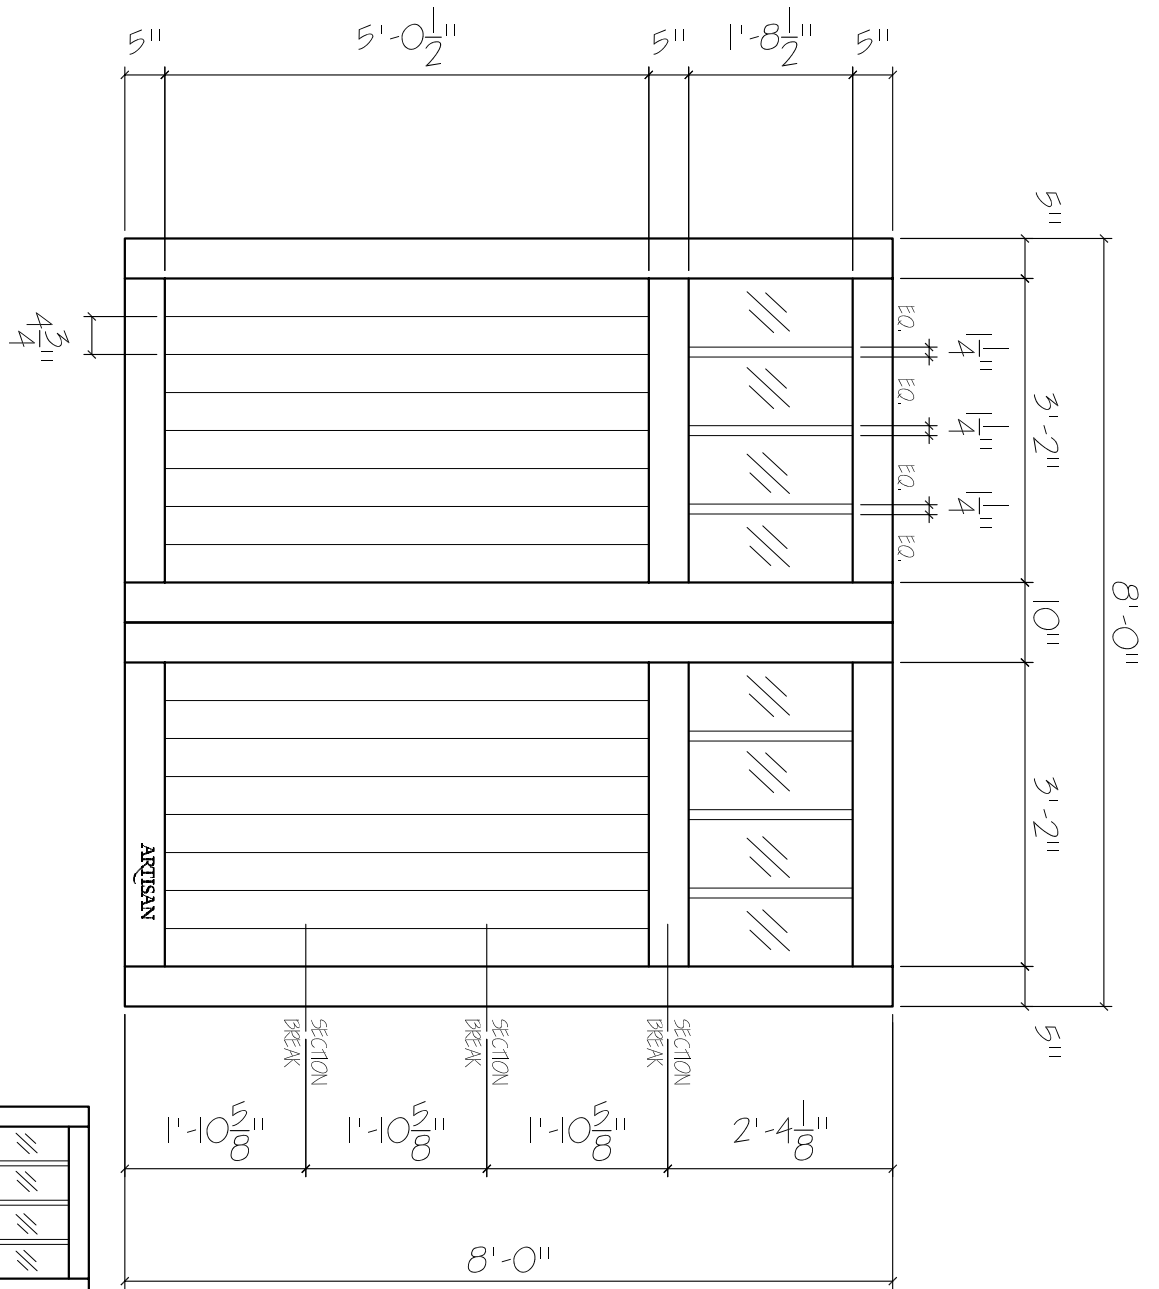

FP-SW-8x8-8L-2BP
 FRONT ELEVATION, FAIRPORT
 SCALE: 1/2" = 1'-0"

SCALE: 1/4" = 1'-0"

01

ARTISAN
 CUSTOM DOORWORKS

975 Hemlock Rd., Morgantown, PA. 19543
 T - 888-913-9170 F - 888-913-9179

Dealer:	Drawing #:
Job Name:	Date:
Other:	Drawn By:
Approved By:	Ordered: