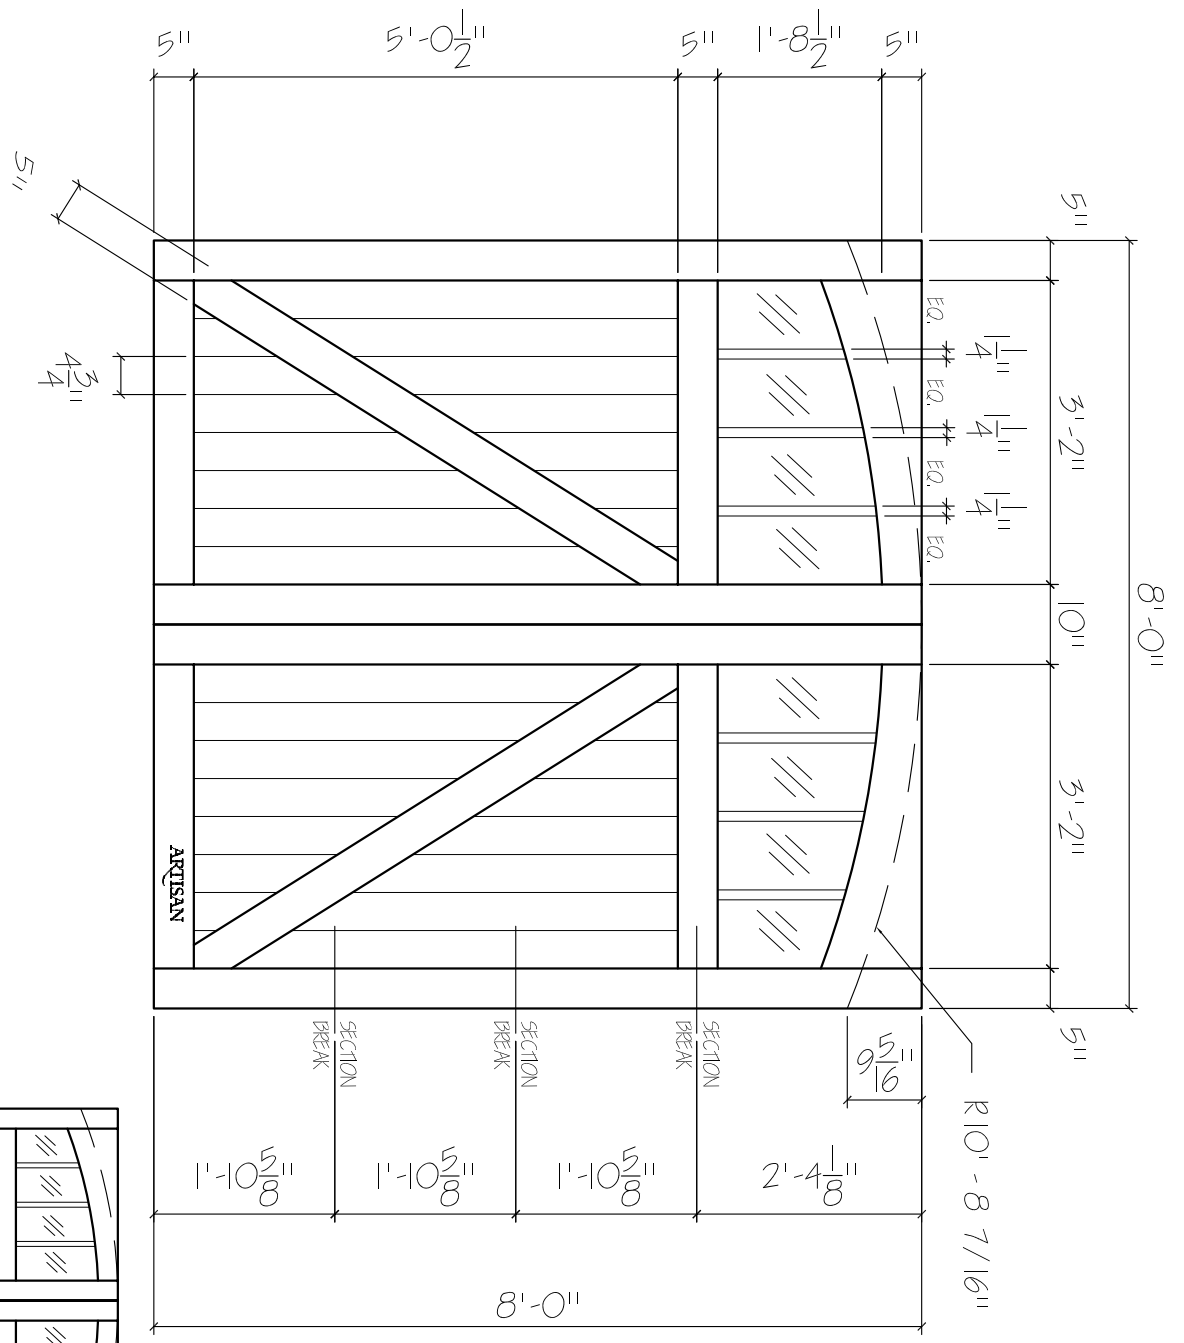

FP-5W-8x8-8L-AT-ZB-2BP  
 FRONT ELEVATION, FAIRPORT  
 SCALE: 1/2" = 1'-0"

SCALE: 1/4" = 1'-0"

01

**ARTISAN**  
 CUSTOM DOORWORKS

975 Hemlock Rd., Morgantown, PA. 19543  
 T - 888-913-9170 F - 888-913-9179

Dealer:	Drawing #:
Job Name:	Date:
Other:	Drawn By:
Approved By:	Ordered: