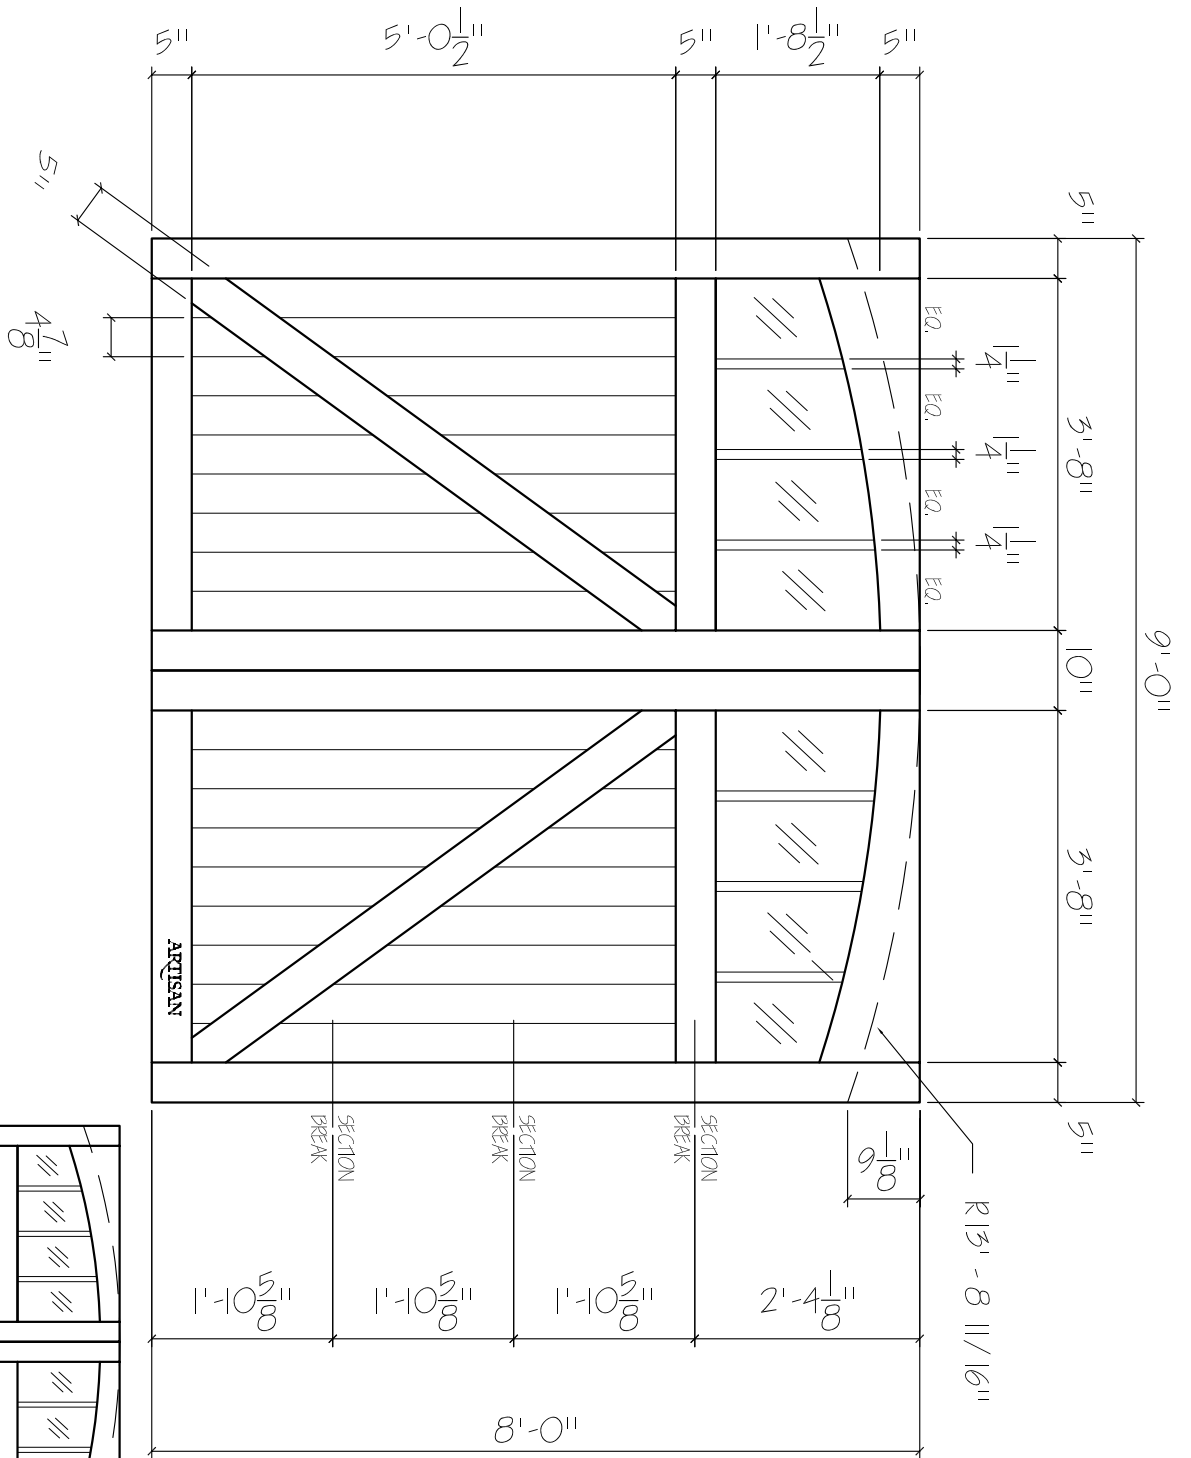

FP-SW-9x8-8L-AT-ZB-2BP  
 FRONT ELEVATION, FAIRPORT  
 SCALE: 1/2" = 1'-0"

SCALE: 1/4" = 1'-0"

01

**ARTISAN**  
 CUSTOM DOORWORKS

975 Hemlock Rd., Morgantown, PA. 19543  
 T - 888-913-9170 F - 888-913-9179

Dealer:	Drawing #:
Job Name:	Date:
Other:	Drawn By:
Approved By:	Ordered: