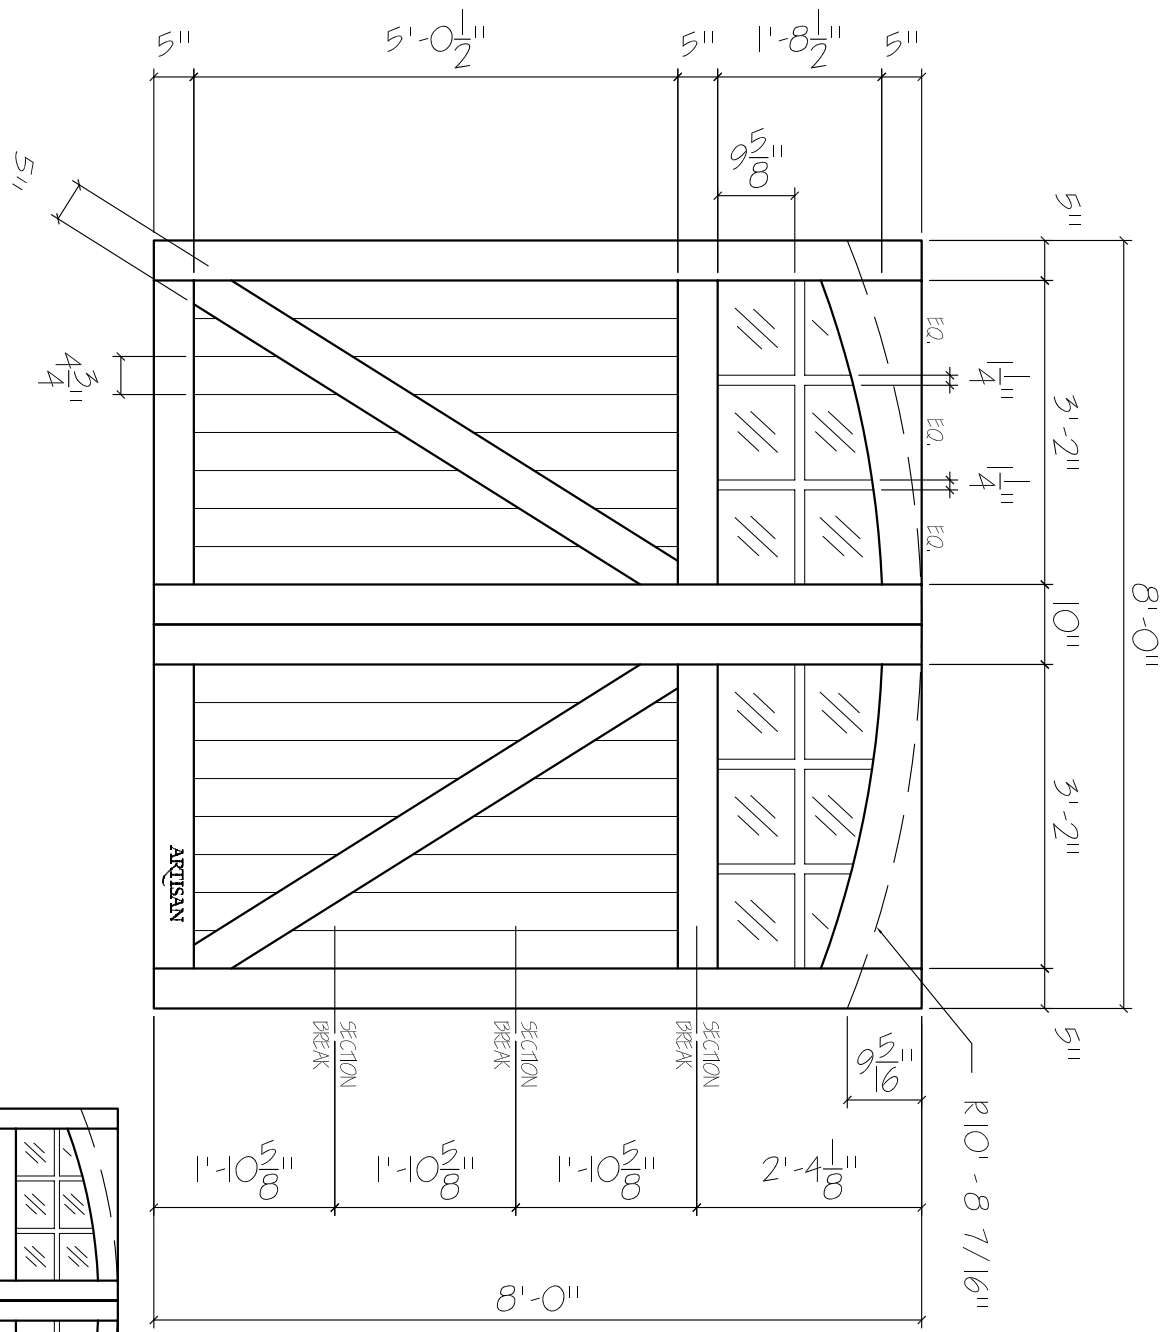

NP-5W-8x8-12L-AT-ZB-2VP
 FRONT ELEVATION, NEWPORT
 SCALE: 1/2" = 1'-0"

SCALE: 1/4" = 1'-0"

01

ARTISAN
 CUSTOM DOORWORKS

975 Hemlock Rd., Morgantown, PA. 19543
 T - 888-913-9170 F - 888-913-9179

Dealer:	Drawing #:
Job Name:	Date:
Other:	Drawn By:
Approved By:	Ordered: