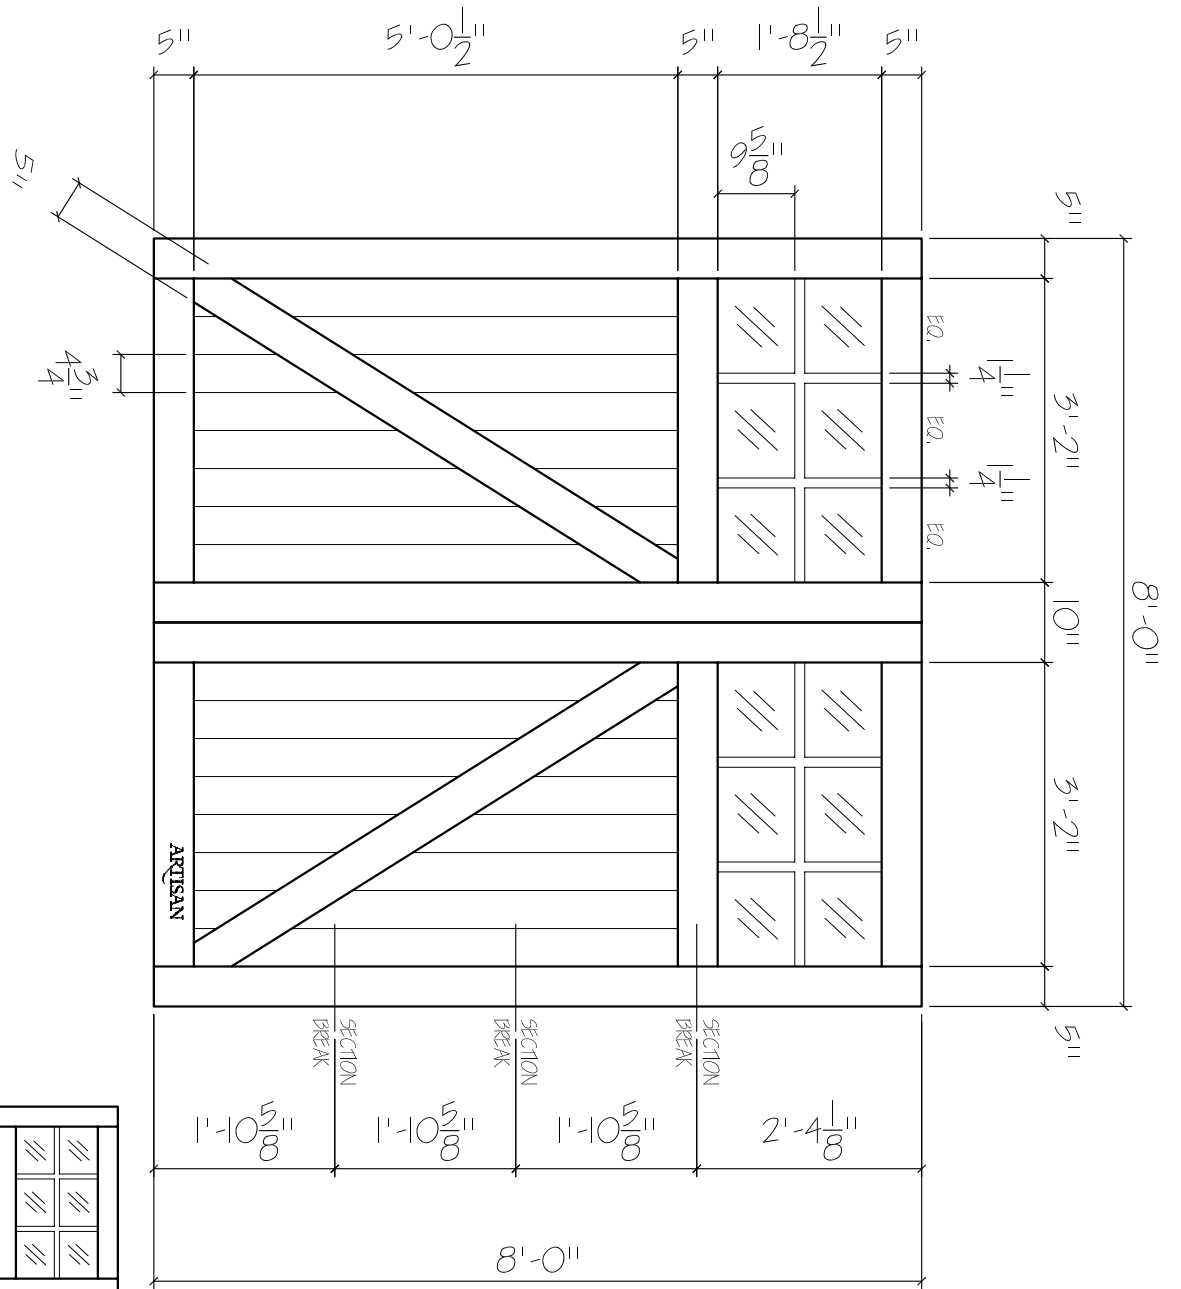

NP-5W-8x8-12L-ZB-2VP  
 FRONT ELEVATION, NEWPORT  
 SCALE: 1/2" = 1'-0"

SCALE: 1/4" = 1'-0"

01

**ARTISAN**  
 CUSTOM DOORWORKS

975 Hemlock Rd., Morgantown, PA. 19543  
 T - 888-913-9170 F - 888-913-9179

Dealer:	Drawing #:
Job Name:	Date:
Other:	Drawn By:
Approved By:	Ordered: