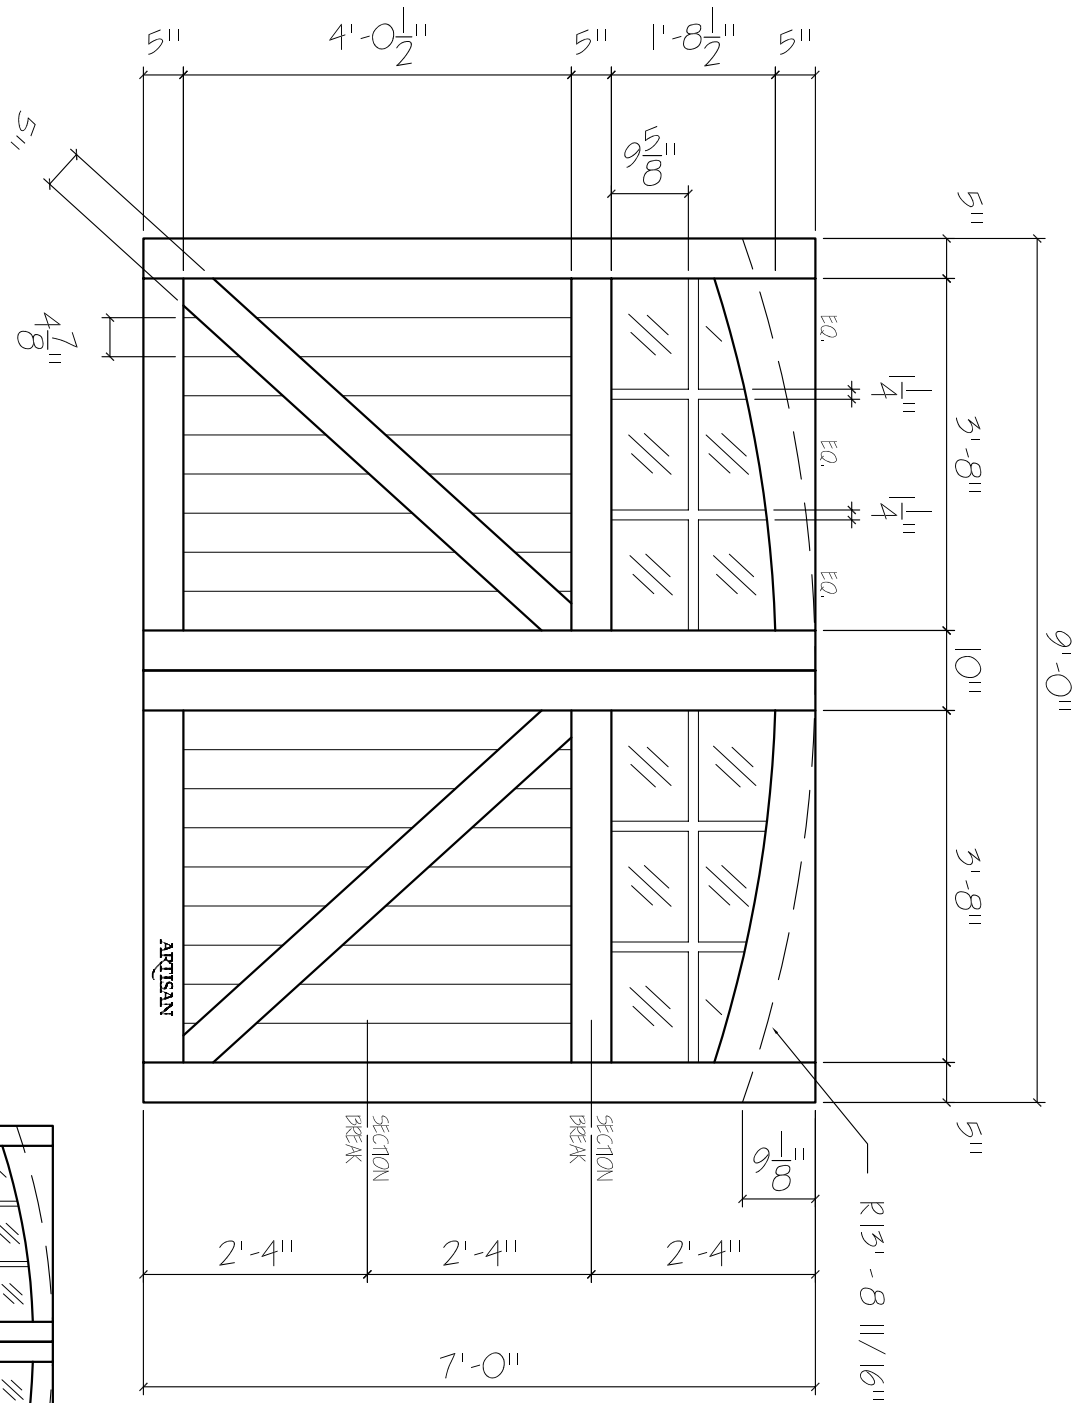

NP-5W-9X7-12L-AT-ZB-2VP  
 FRONT ELEVATION, NEWPORT  
 SCALE: 1/2" = 1'-0"

SCALE: 1/4" = 1'-0"

**ARTISAN**  
 CUSTOM DOORWORKS

975 Hemlock Rd., Morgantown, PA. 19543  
 T - 888-913-9170 F - 888-913-9179

Dealer:	Drawing #:
Job Name:	Date:
Other:	Drawn By:
Approved By:	Ordered:

01