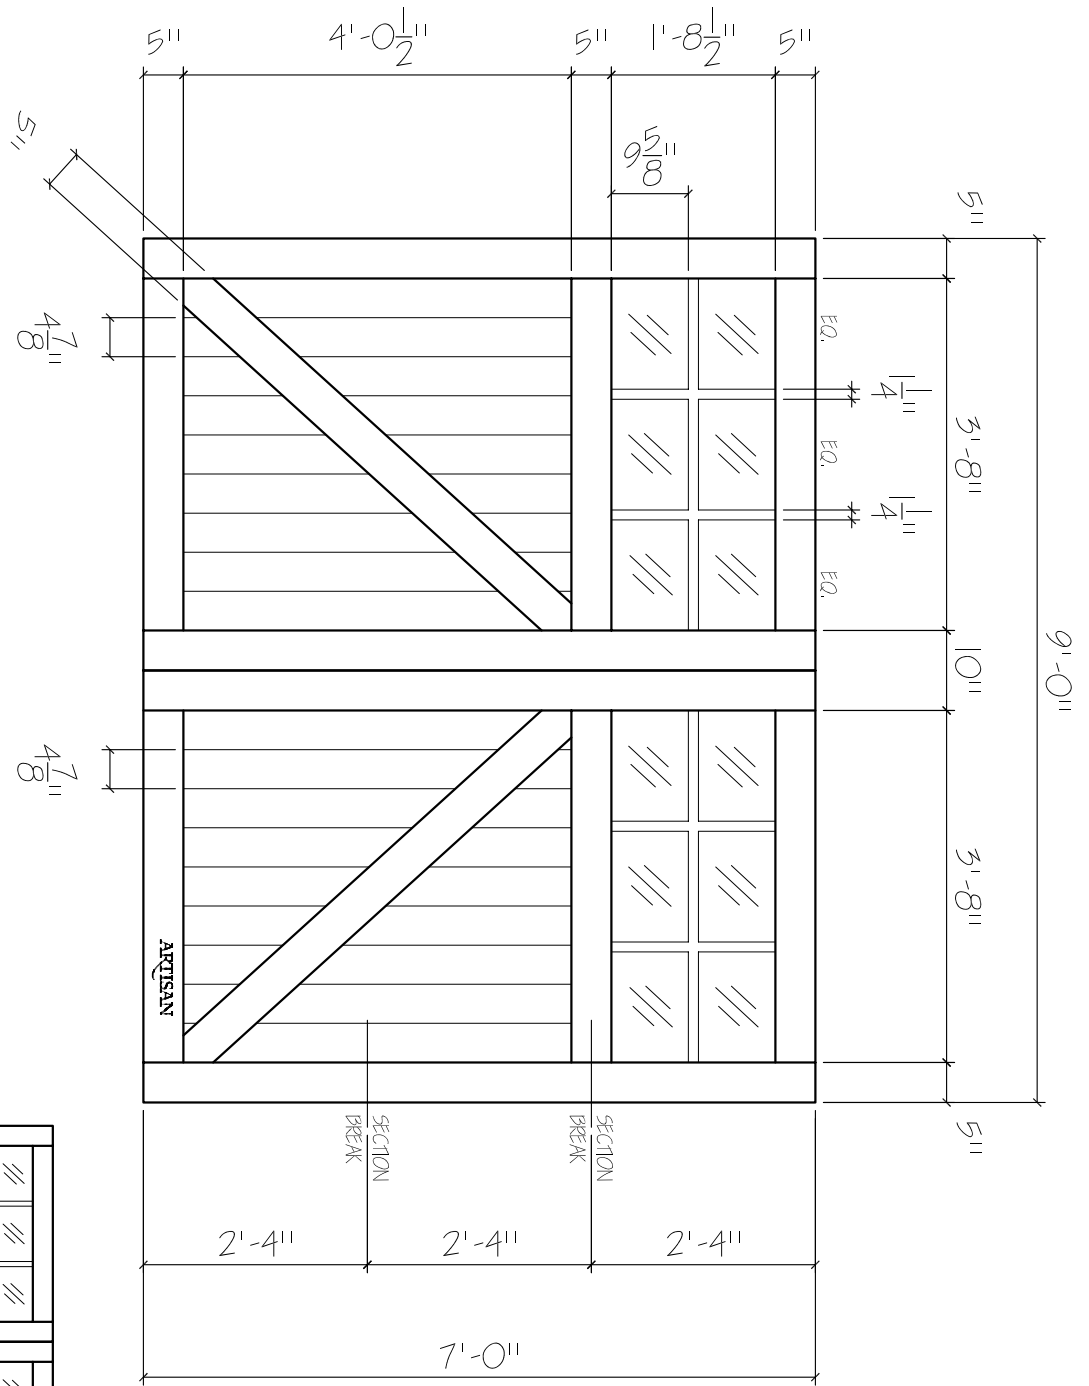

NP-SW-9x7-12L-ZB-2VP
 FRONT ELEVATION, NEWPORT
 SCALE: 1/2" = 1'-0"

SCALE: 1/4" = 1'-0"

01

ARTISAN
 CUSTOM DOORWORKS

975 Hemlock Rd., Morgantown, PA. 19543
 T - 888-913-9170 F - 888-913-9179

Dealer:	Drawing #:
Job Name:	Date:
Other:	Drawn By:
Approved By:	Ordered: