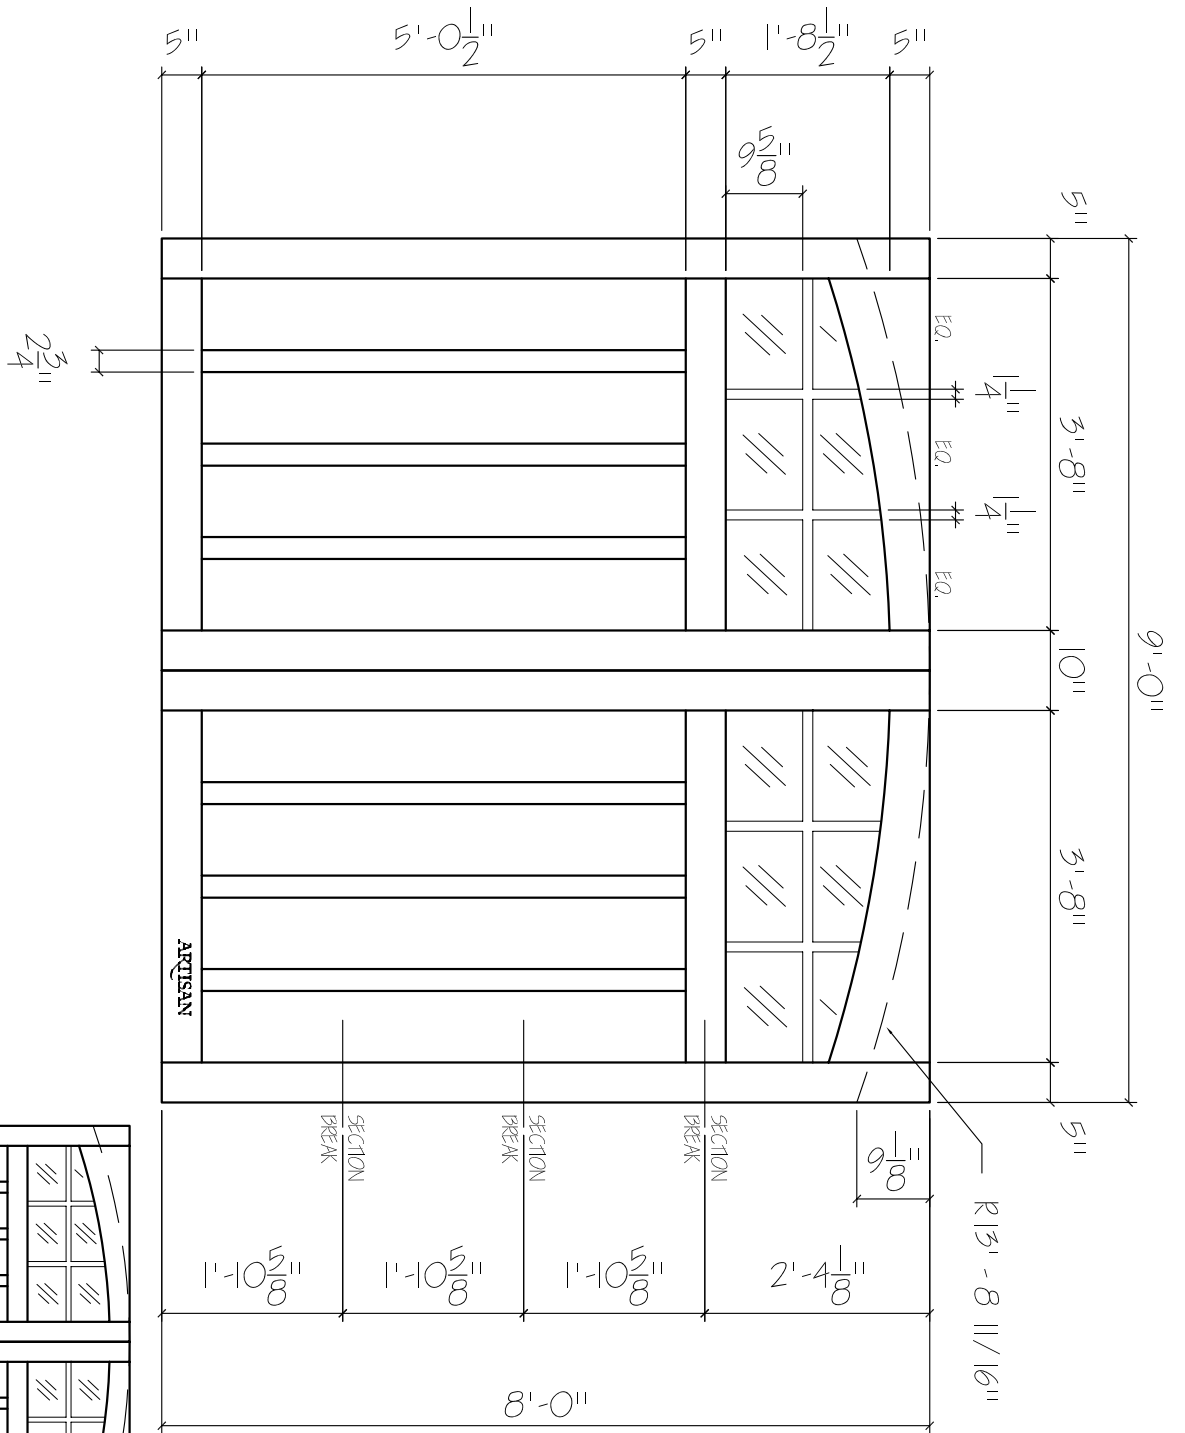

NP-5W-9x8-12L-AT-8FP
 FRONT ELEVATION, NEWPORT
 SCALE: 1/2" = 1'-0"

01

ARTISAN
 CUSTOM DOORWORKS
 975 Hemlock Rd., Morgantown, PA. 19543
 T - 888-913-9170 F - 888-913-9179

Dealer:	Drawing #:
Job Name:	Date:
Other:	Drawn By:
Approved By:	Ordered: