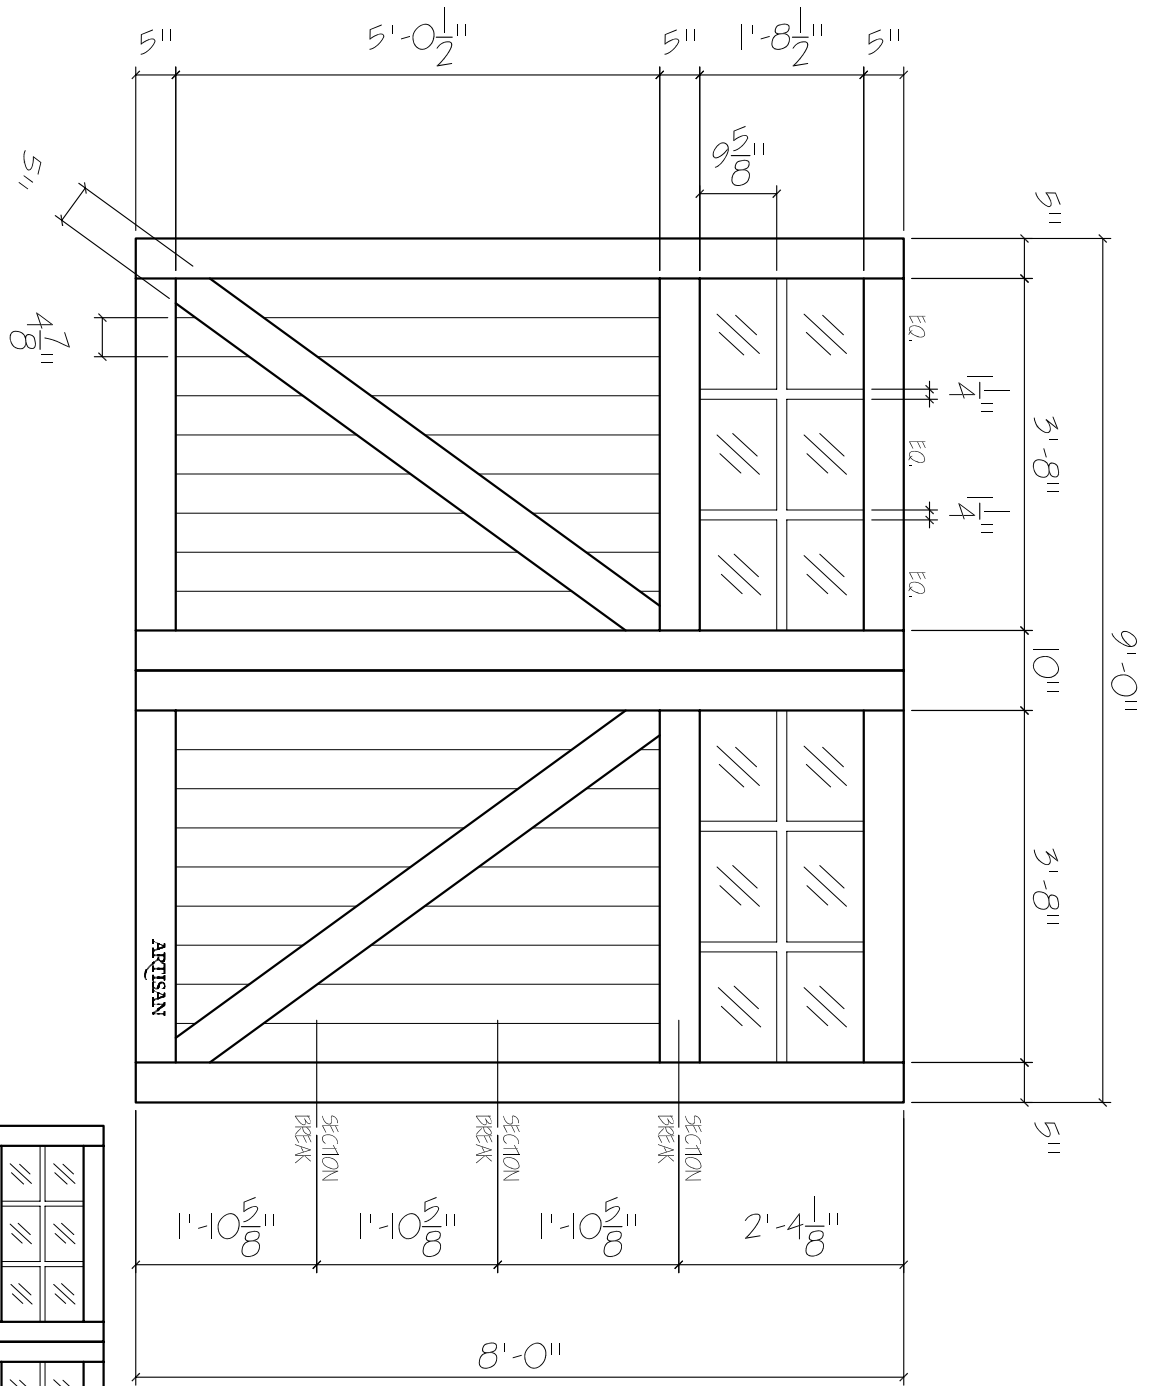

NP-SW-9x8-12L-ZB-2VP
 FRONT ELEVATION, NEWPORT
 SCALE: 1/2" = 1'-0"

SCALE: 1/4" = 1'-0"

01

ARTISAN
 CUSTOM DOORWORKS

975 Hemlock Rd., Morgantown, PA. 19543
 T - 888-913-9170 F - 888-913-9179

Dealer:	Drawing #:
Job Name:	Date:
Other:	Drawn By:
Approved By:	Ordered: