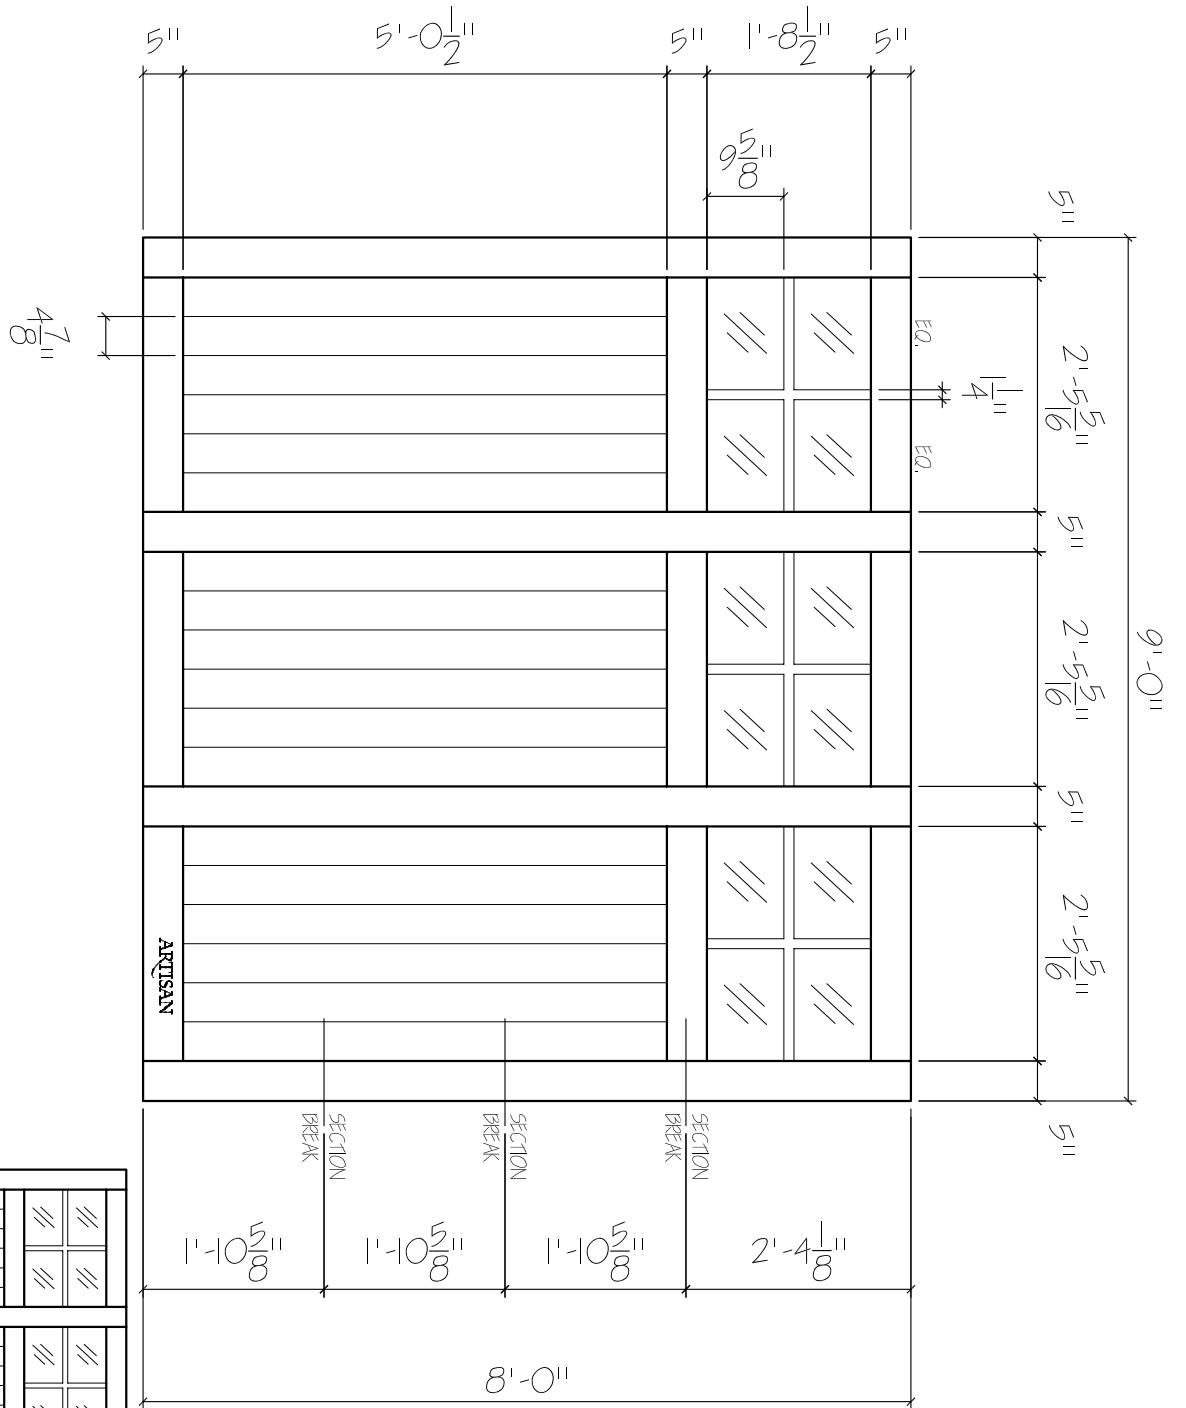

NP-7F-9x8-12L-3VP  
 FRONT ELEVATION, NEWPORT  
 SCALE: 1/2" = 1'-0"

SCALE: 1/4" = 1'-0"

01

**ARTISAN**  
 CUSTOM DOORWORKS

975 Hemlock Rd., Morgantown, PA. 19543  
 T - 888-913-9170 F - 888-913-9179

Dealer:	Drawing #:
Job Name:	Date:
Other:	Drawn By:
Approved By:	Ordered: